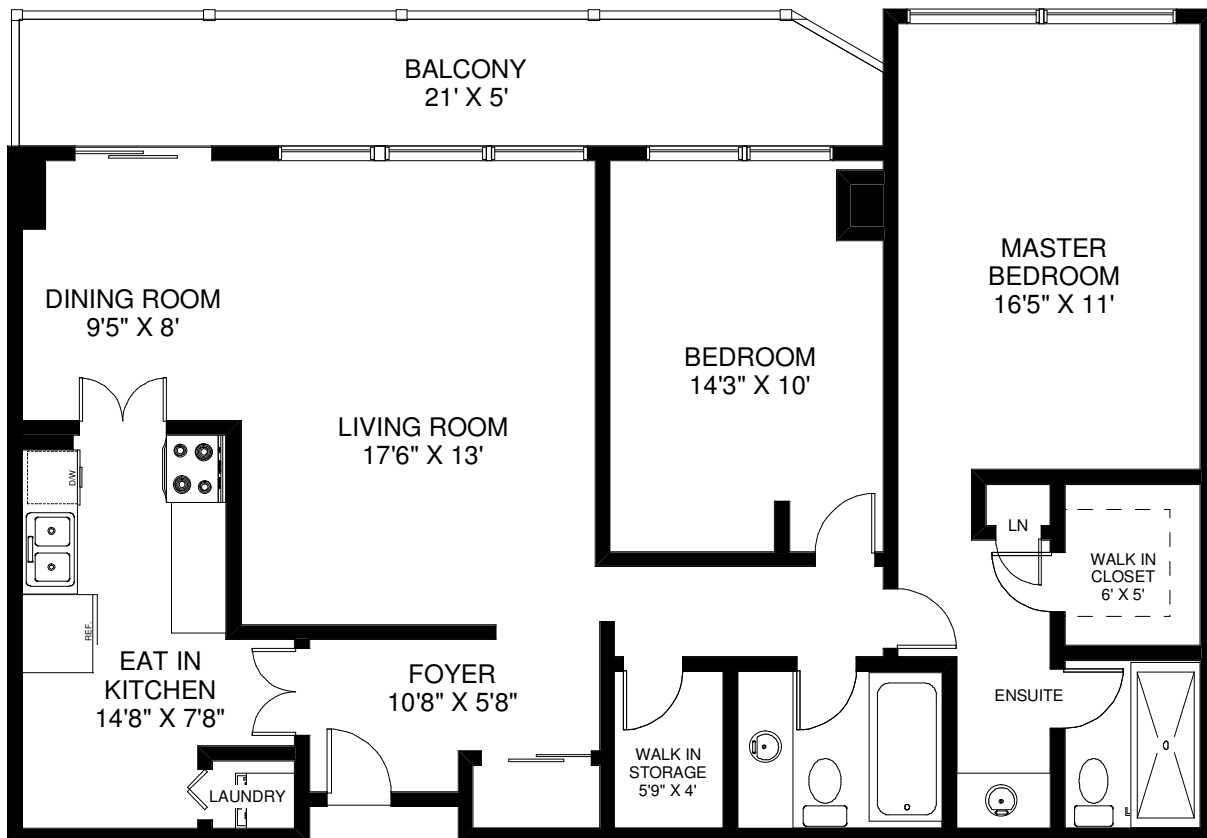

75 WYNFORD HEIGHTS CRESCENT #801

THE JULIE KINNEAR TEAM
Sales Representatives
Keller Williams Neighbourhood Realty
(416) 236-1392

APPROXIMATELY 1,075 SQ FT

PLUS APPROXIMATELY 140 SQ FT OF TERRACE

Note: Measurements & Calculations are approximate. Provided as a guideline only.