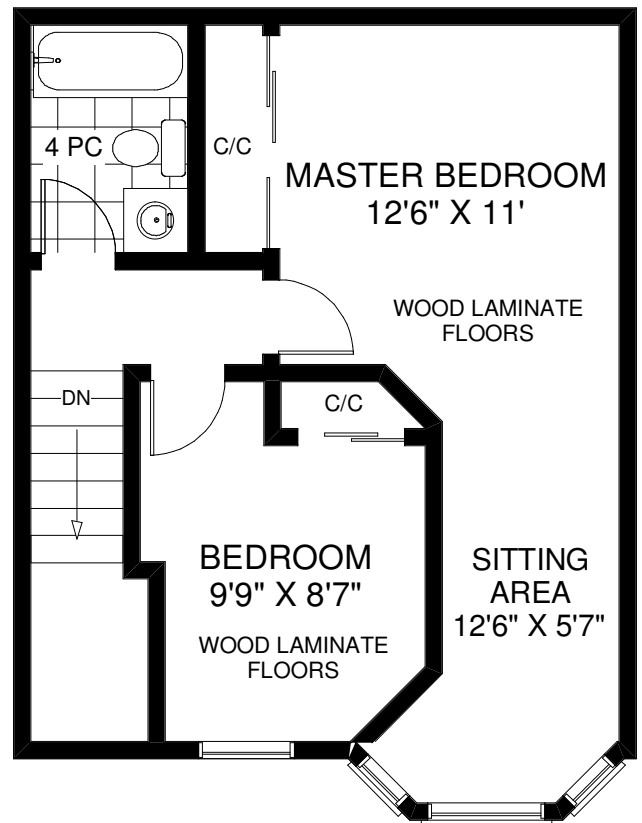

760 LAWRENCE AVENUE WEST UNIT #174

THE JULIE KINNEAR TEAM
Royal LePage Real Estate Services Ltd.,
Brokerage
(416) 762-8255

APPROXIMATELY 940 SQ FT

Note: Measurements & Calculations are approximate.
Provided as a guideline only.