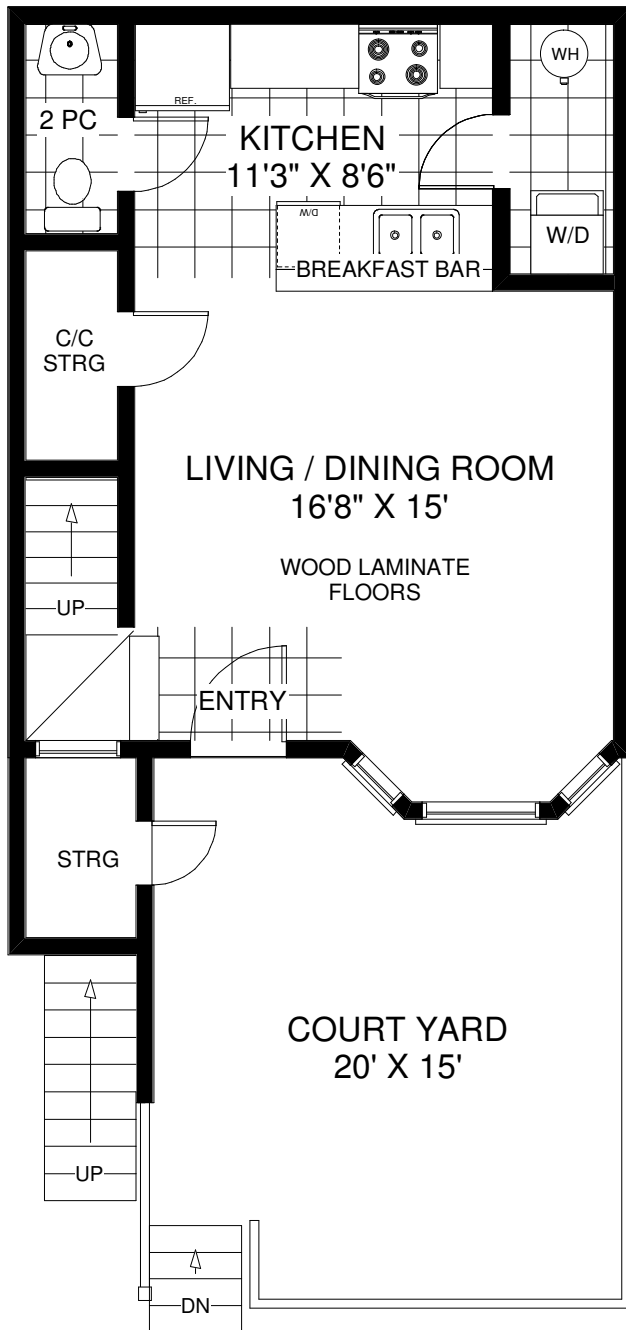

760 LAWRENCE AVENUE WEST UNIT #174

THE JULIE KINNEAR TEAM
Royal LePage Real Estate Services Ltd.,
Brokerage
(416) 762-8255

APPROXIMATELY 940 SQ FT

Note: Measurements & Calculations are approximate.
Provided as a guideline only.