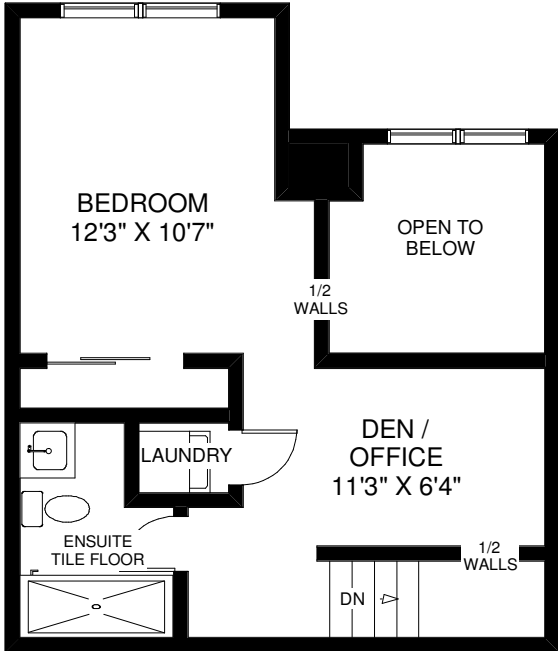

# 800 KING STREET WEST #603

**THE JULIE KINNEAR TEAM**  
Sales Representatives  
Keller Williams Neighbourhood Realty  
(416) 236-1392

WOOD LAMINATE FLOOR  
EXPOSED CONCRETE CEILINGS  
CEILING HT 8'

**MAIN FLOOR**

WOOD LAMINATE FLOOR  
EXPOSED CONCRETE CEILINGS  
CEILING HT 8'

**SECOND FLOOR**

**APPROXIMATELY 816 SQ FT**

Note: Measurements & Calculations are approximate Provided as a guideline only.