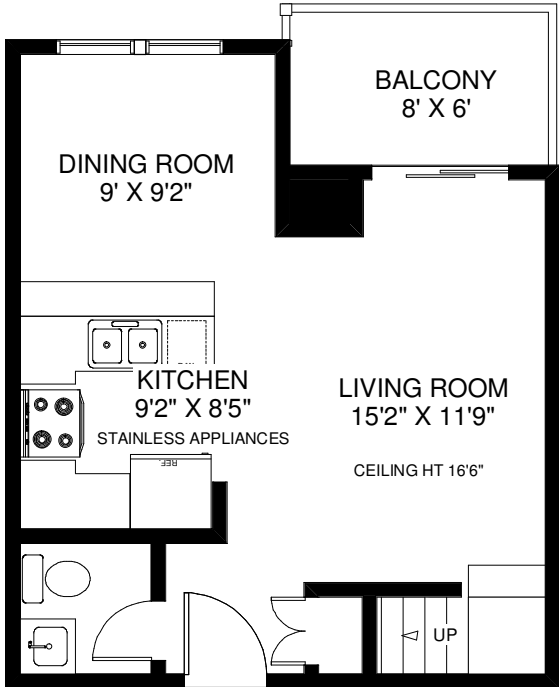

# 800 KING STREET WEST #603

**THE JULIE KINNEAR TEAM**  
Sales Representatives  
Keller Williams Neighbourhood Realty  
(416) 236-1392

WOOD LAMINATE FLOOR  
EXPOSED CONCRETE CEILINGS  
CEILING HT 8'

**MAIN FLOOR**

WOOD LAMINATE FLOOR  
EXPOSED CONCRETE CEILINGS  
CEILING HT 8'

**SECOND FLOOR**

**APPROXIMATELY 816 SQ FT**

Note: Measurements & Calculations are approximate Provided as a guideline only.