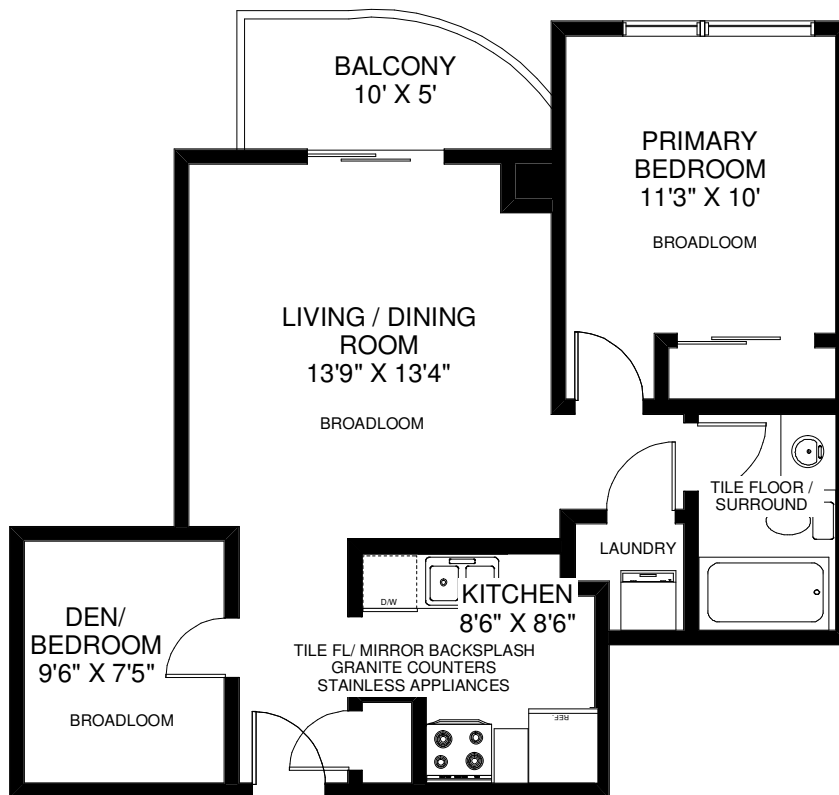

801 BAY STREET #909

THE JULIE KINNEAR TEAM
Sales Representatives
Keller Williams Co-Evaluation Realty
(416) 236-1392

APPROXIMATELY 658 SQ FT

Note: Measurements & Calculations are approximate. Provided as a guideline only.