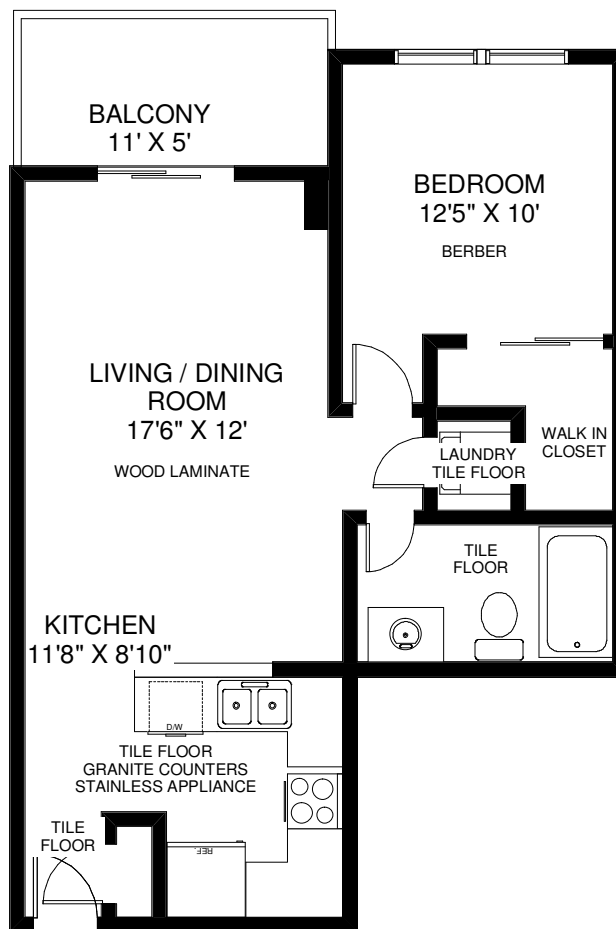

812 LANSDOWNE AVENUE UNIT #511

THE JULIE KINNEAR TEAM
Sales Representatives
Keller Williams Neighbourhood Realty
(416) 236-1392

CEILING HT 8'

APPROXIMATELY 580 SQ FT

Note: Measurements & Calculations are approximate. Provided as a guideline only.