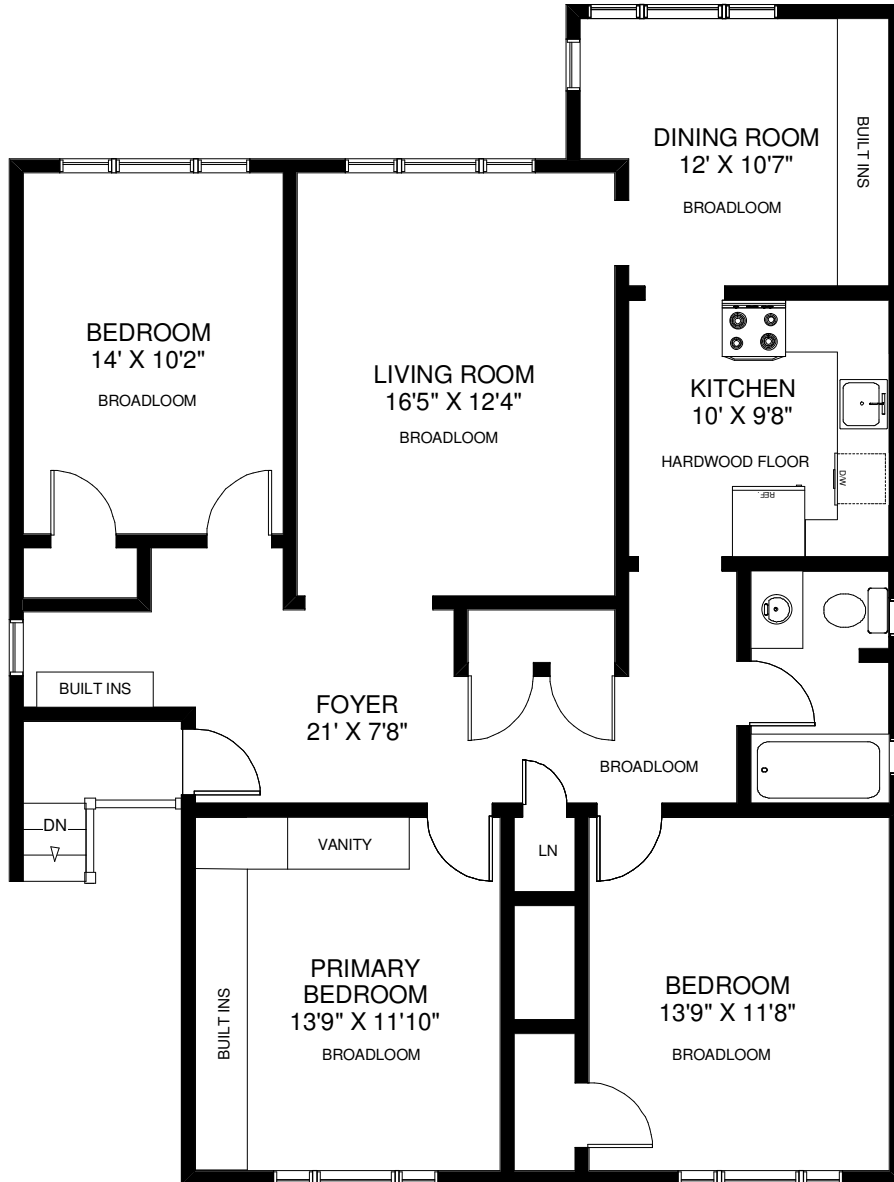

86 ELLIS PARK ROAD

THE JULIE KINNEAR TEAM
Sales Representatives
Keller Williams Co-Evaluation Realty
(416) 236-1392

APPROXIMATELY 1,220 SQ FT

Note: Measurements & Calculations are approximate. Provided as a guideline only.