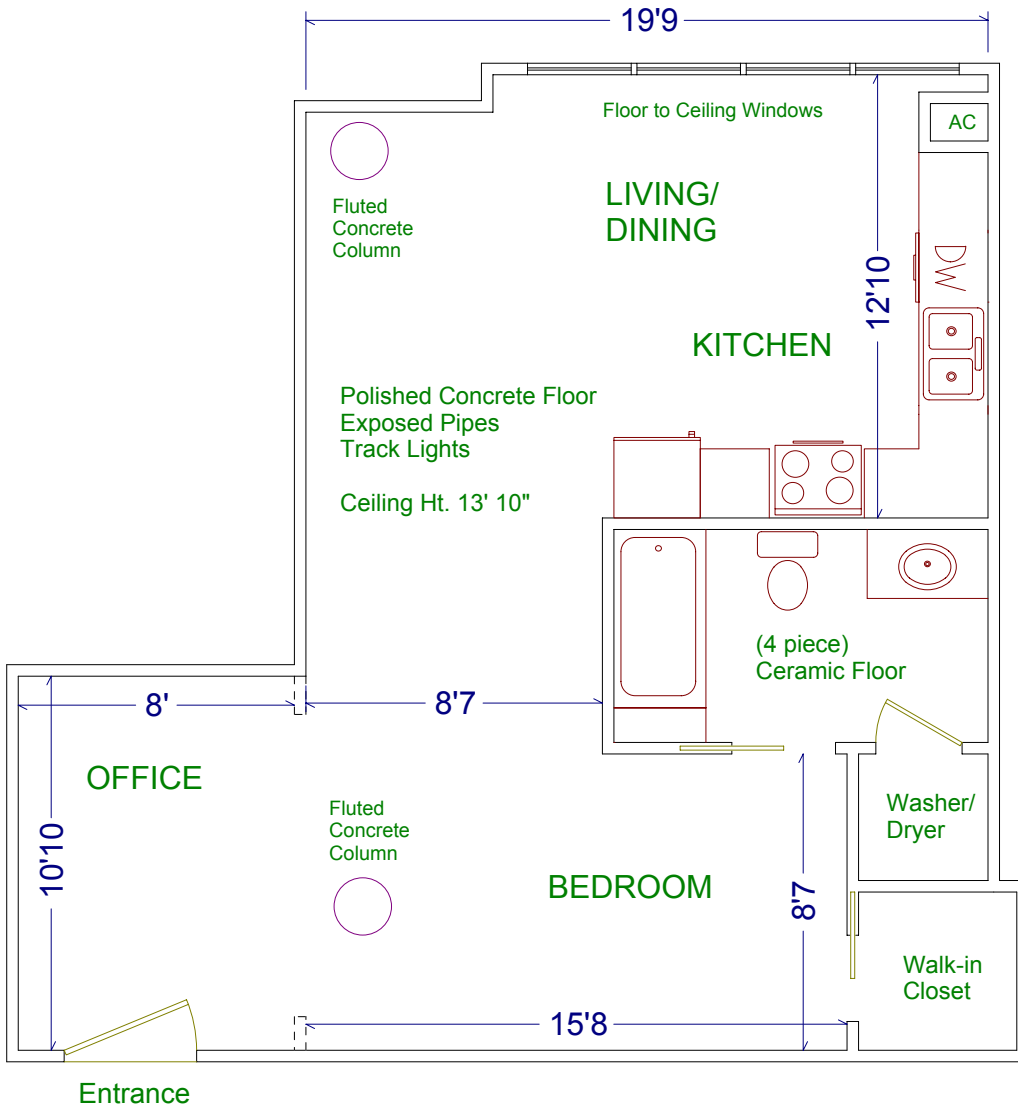

# 90 SUMACH ST., #514

**JULIE KINNEAR**

Sales Representative

**(416) 762-8255**

Royal LePage Real Estate  
Services Ltd.

Please note: Measurements may not be 100% accurate. Floor plans are provided for convenience and are to be used as a guideline only.