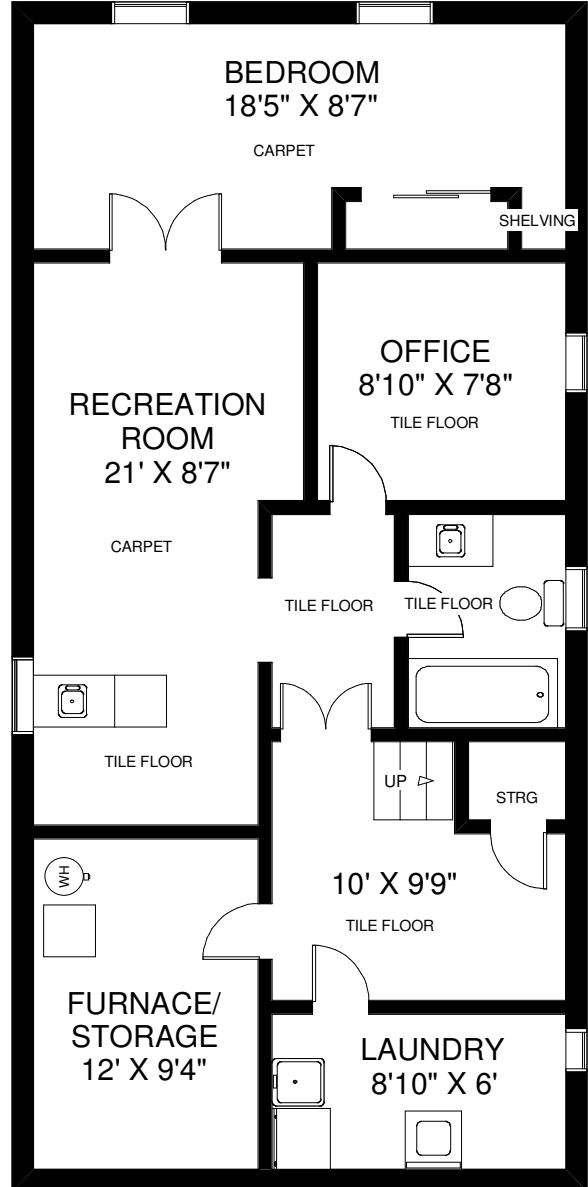

PATIO /
DECK 25'6" X 22'6"
WITH HOT TUB

100 ST JOHNS ROAD

THE JULIE KINNEAR TEAM
Sales Representatives
Keller Williams Neighbourhood Realty
(416) 236-1392

CEILING HT 8'9"

MAIN FLOOR
APPROXIMATELY 1,150 SQ FT

CEILING HT 6'7"

LOWER FLOOR
APPROXIMATELY 1,015 SQ FT

Note: Measurements & Calculations are approximate.
Provided as a guideline only.