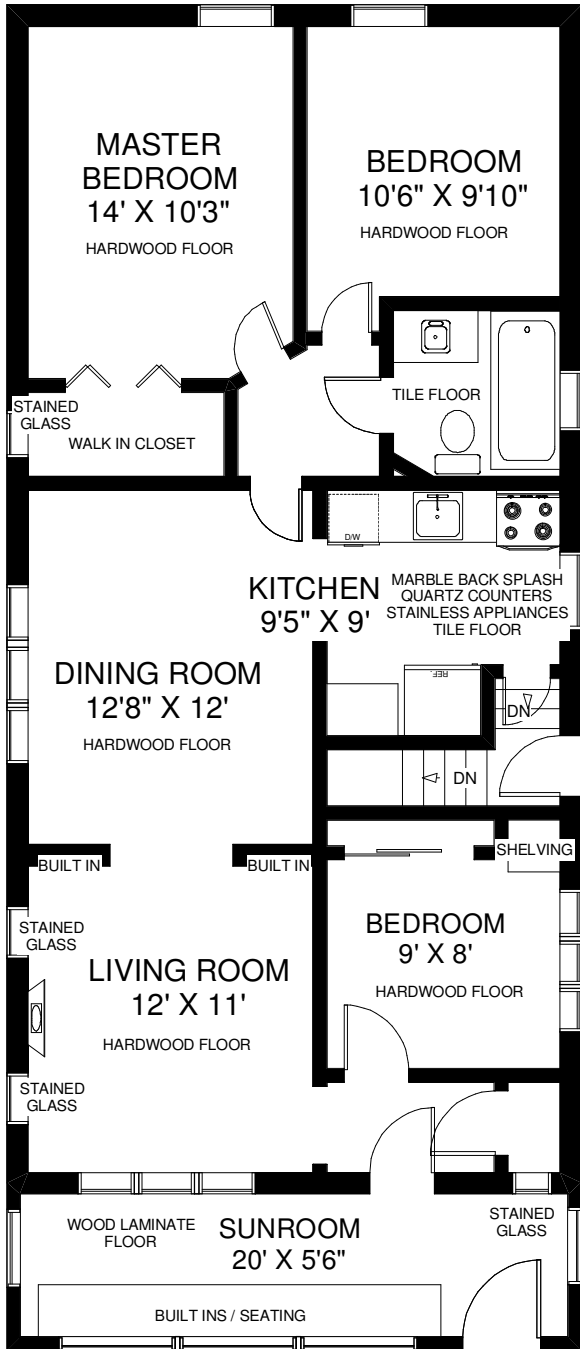

PATIO /
DECK 25'6" X 22'6"
WITH HOT TUB

100 ST JOHNS ROAD

THE JULIE KINNEAR TEAM
Sales Representatives
Keller Williams Neighbourhood Realty
(416) 236-1392

CEILING HT 8'9"

MAIN FLOOR
APPROXIMATELY 1,150 SQ FT

CEILING HT 6'7"

LOWER FLOOR
APPROXIMATELY 1,015 SQ FT

Note: Measurements & Calculations are approximate.
Provided as a guideline only.