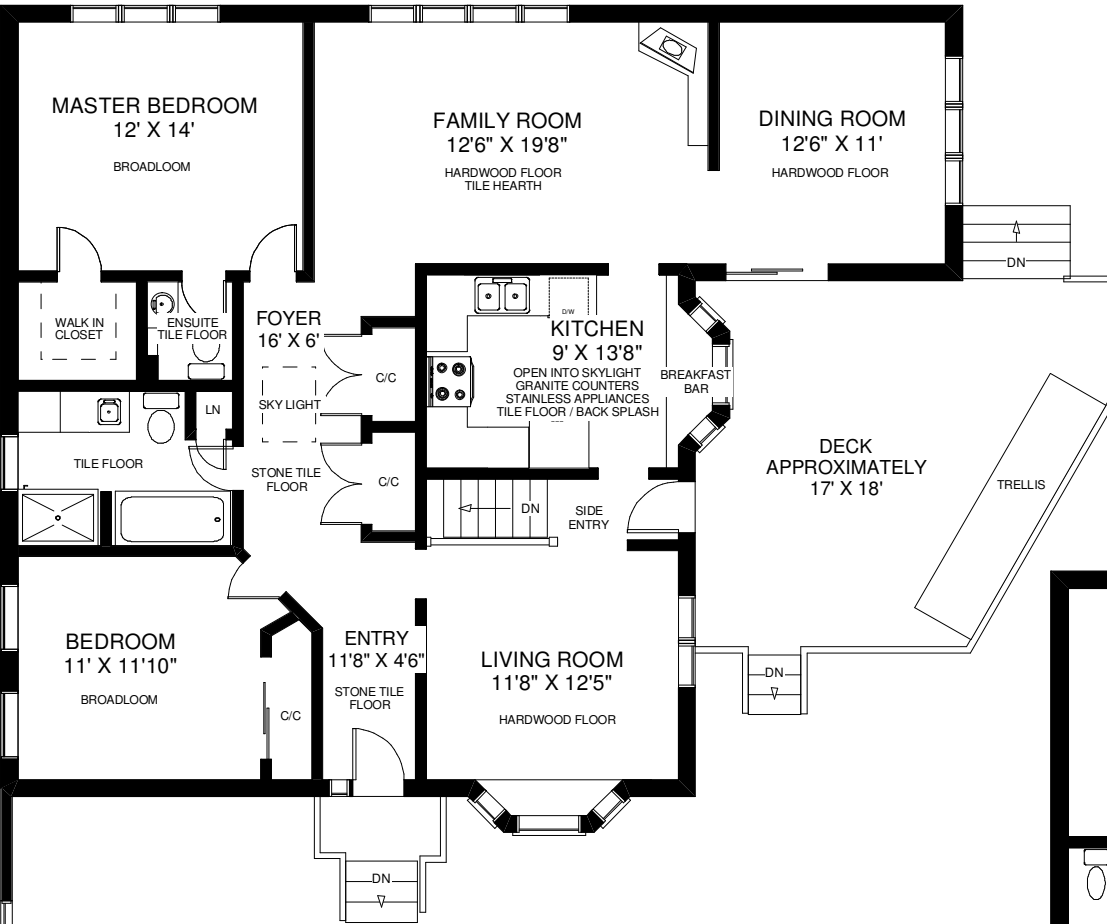

100 SMITHWOOD DRIVE

THE JULIE KINNEAR TEAM
Sales Representative
Keller Williams Neighbourhood Realty
(416) 236-1392

MAIN FLOOR
APPROXIMATELY 1,500 SQ FT

Note: Measurements & Calculations are approximate. Provided as a guideline only.

LOWER FLOOR
APPROXIMATELY 1,500 SQ FT