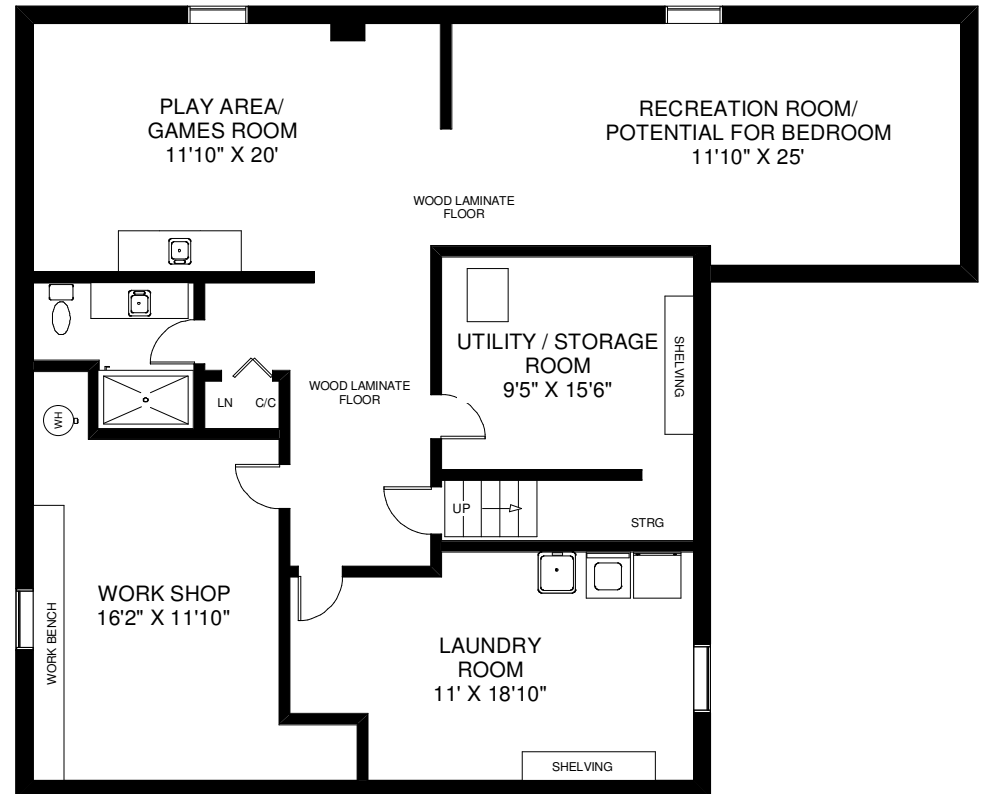

100 SMITHWOOD DRIVE

THE JULIE KINNEAR TEAM
Sales Representative
Keller Williams Neighbourhood Realty
(416) 236-1392

MAIN FLOOR
APPROXIMATELY 1,500 SQ FT

Note: Measurements & Calculations are approximate. Provided as a guideline only.

LOWER FLOOR
APPROXIMATELY 1,500 SQ FT