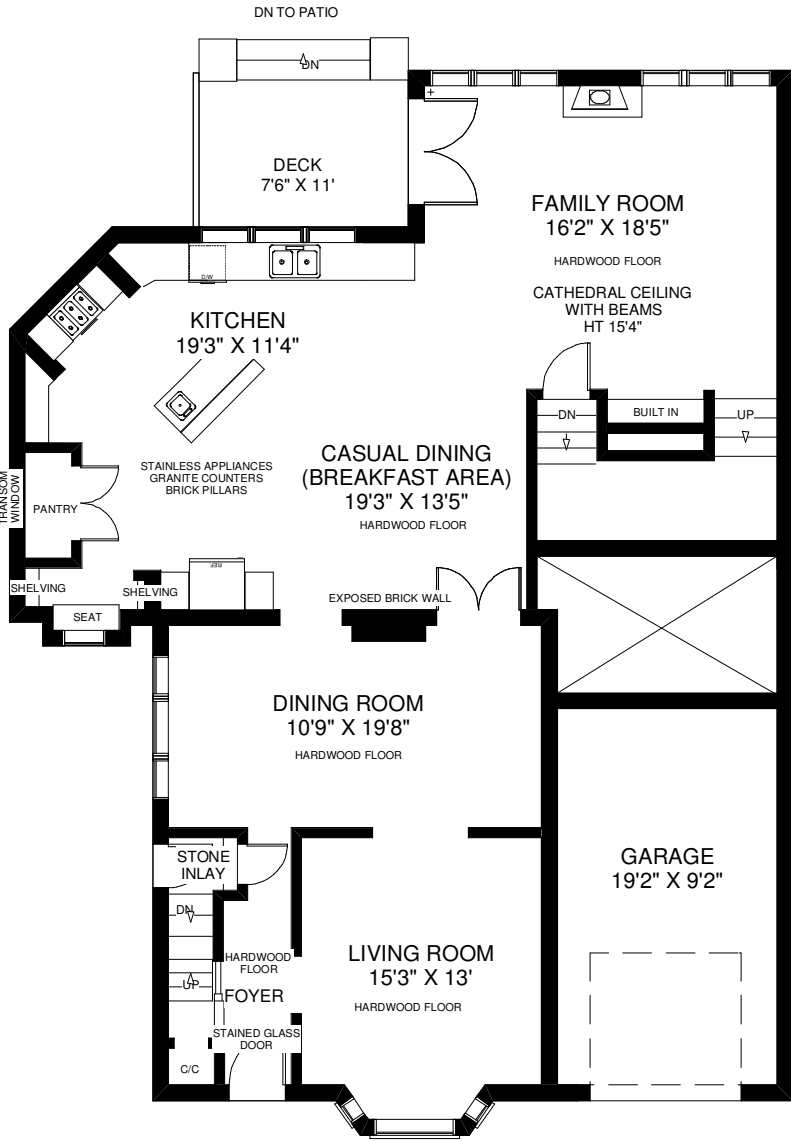

100 TWENTY SEVENTH STREET

THE JULIE KINNEAR TEAM
Sales Representatives
Keller Williams Neighbourhood Realty
(416) 236-1392

CEILING HT 9'
MAIN FLOOR
 APPROXIMATELY 1,550 SQ FT

CEILING HT 8'
SECOND FLOOR
 APPROXIMATELY 915 SQ FT

CEILING HT 8'
LOWER FLOOR
 APPROXIMATELY 1,600 SQ FT

Note: Measurements & Calculations are approximate. Provided as a guideline only.