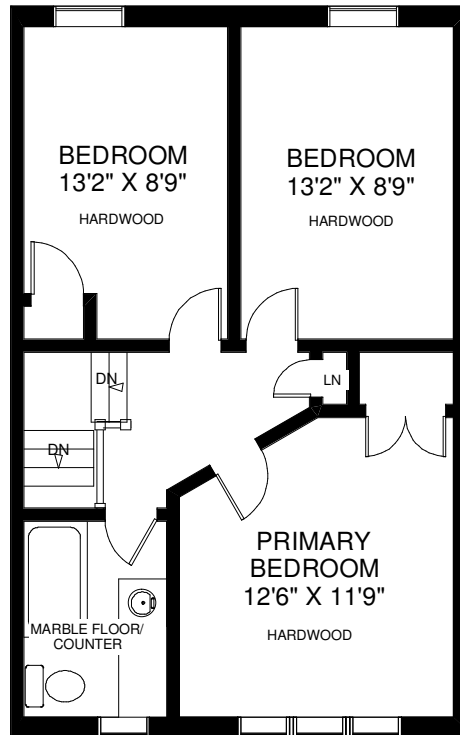

107 DOUGLAS AVENUE

THE JULIE KINNEAR TEAM
Sales Representatives
Keller Williams Neighbourhood Realty
(416) 236-1392

MAIN FLOOR
APPROXIMATELY 820 SQ FT

SECOND FLOOR
APPROXIMATELY 600 SQ FT

LOWER FLOOR
APPROXIMATELY 820 SQ FT

Note: Measurements & Calculations are approximate. Provided as a guideline only.