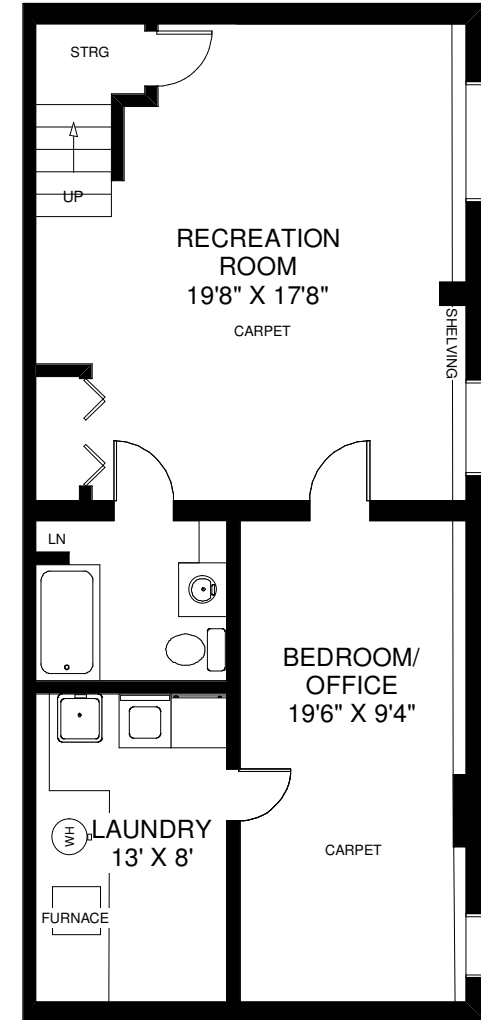

107 DOUGLAS AVENUE

THE JULIE KINNEAR TEAM
Sales Representatives
Keller Williams Neighbourhood Realty
(416) 236-1392

MAIN FLOOR
APPROXIMATELY 820 SQ FT

SECOND FLOOR
APPROXIMATELY 600 SQ FT

LOWER FLOOR
APPROXIMATELY 820 SQ FT

Note: Measurements & Calculations are approximate. Provided as a guideline only.