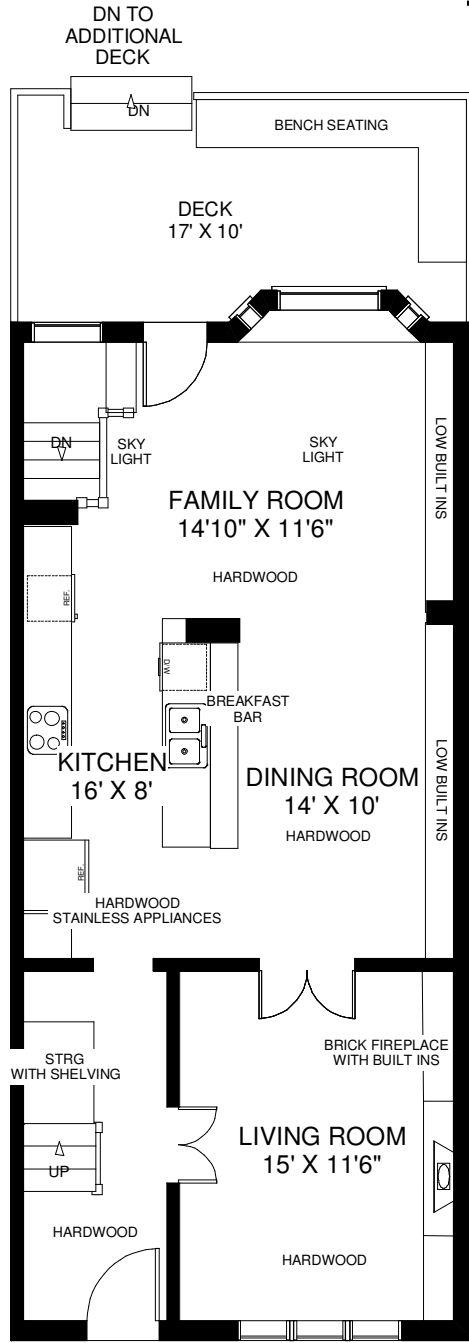

107 DOUGLAS AVENUE

THE JULIE KINNEAR TEAM
Sales Representatives
Keller Williams Neighbourhood Realty
(416) 236-1392

MAIN FLOOR
APPROXIMATELY 820 SQ FT

SECOND FLOOR
APPROXIMATELY 600 SQ FT

LOWER FLOOR
APPROXIMATELY 820 SQ FT

Note: Measurements & Calculations are approximate. Provided as a guideline only.