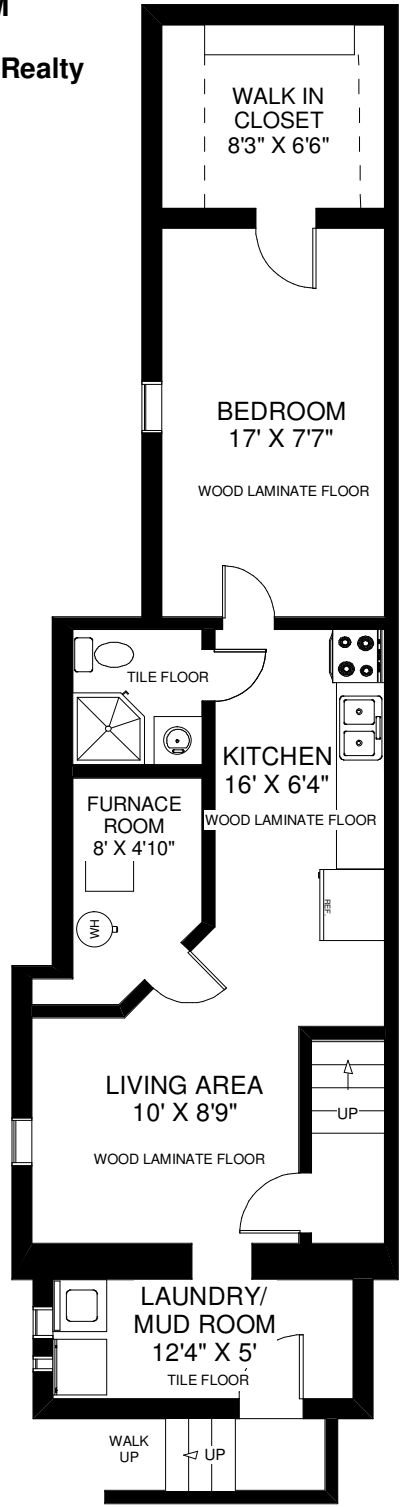

108 LAUGHTON AVENUE

THE JULIE KINNEAR TEAM
Sales Representatives
Keller Williams Neighbourhood Realty
(416) 236-1392

CEILING HT 9'
MAIN FLOOR
 APPROXIMATELY 800 SQ FT

CEILING HT 8'3"
SECOND FLOOR
 APPROXIMATELY 615 SQ FT

CEILING HT 6'8"
LOWER FLOOR
 APPROXIMATELY 780 SQ FT

Note: Measurements & Calculations are approximate. Provided as a guideline only.