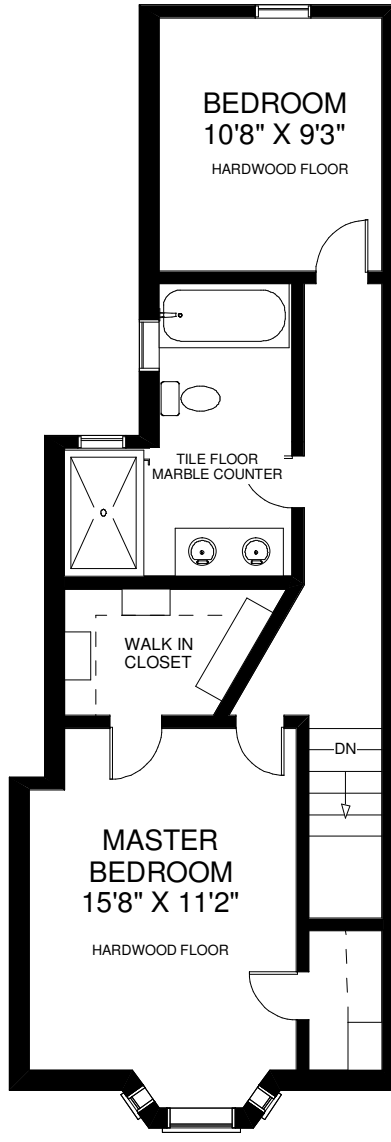

108 LAUGHTON AVENUE

THE JULIE KINNEAR TEAM
Sales Representatives
Keller Williams Neighbourhood Realty
(416) 236-1392

CEILING HT 9'
MAIN FLOOR
 APPROXIMATELY 800 SQ FT

CEILING HT 8'3"
SECOND FLOOR
 APPROXIMATELY 615 SQ FT

CEILING HT 6'8"
LOWER FLOOR
 APPROXIMATELY 780 SQ FT

Note: Measurements & Calculations are approximate. Provided as a guideline only.