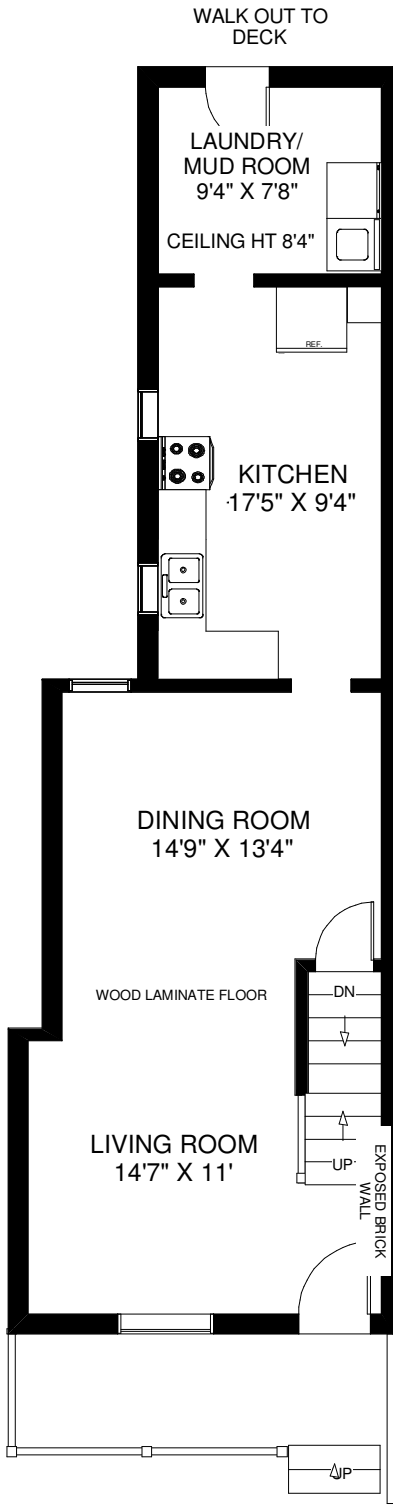

108 LAUGHTON AVENUE

THE JULIE KINNEAR TEAM
Sales Representatives
Keller Williams Neighbourhood Realty
(416) 236-1392

CEILING HT 9'
MAIN FLOOR
 APPROXIMATELY 800 SQ FT

CEILING HT 8'3"
SECOND FLOOR
 APPROXIMATELY 615 SQ FT

CEILING HT 6'8"
LOWER FLOOR
 APPROXIMATELY 780 SQ FT

Note: Measurements & Calculations are approximate. Provided as a guideline only.