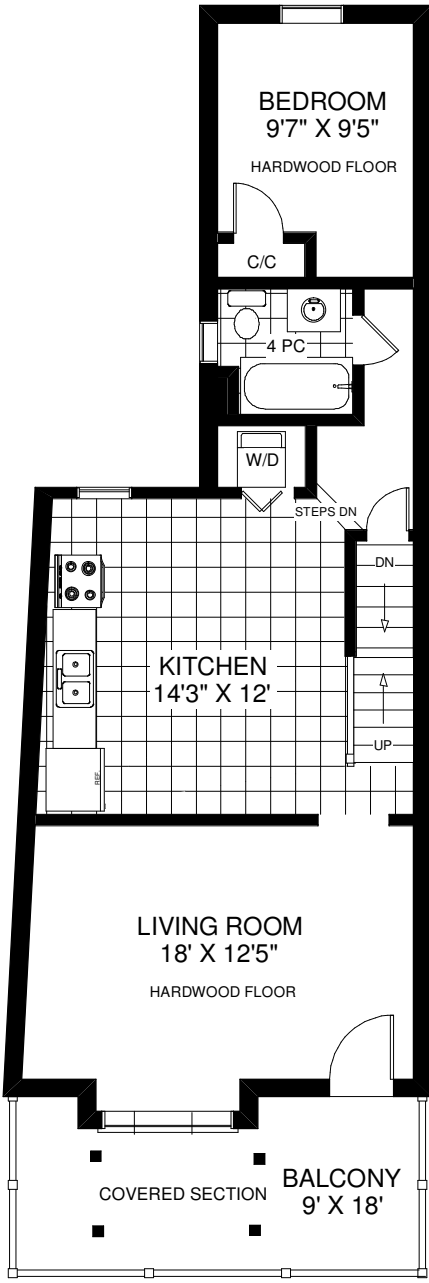

108 SPRINGHURST AVENUE

THE JULIE KINNEAR TEAM
Royal LePage Real Estate Services Ltd.,
Brokerage
(416) 762-8255

Note: Measurements & Calculations are approximate. Provided as a guideline only.