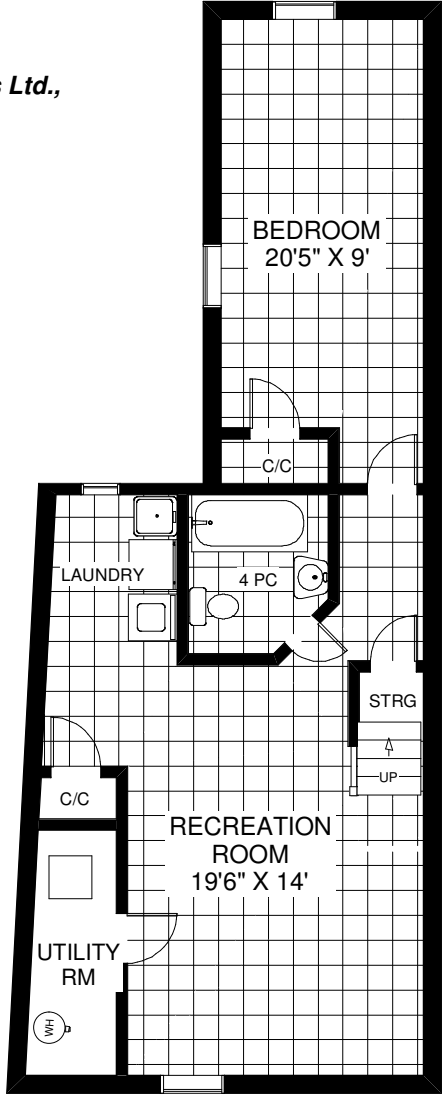

108 SPRINGHURST AVENUE

THE JULIE KINNEAR TEAM
Royal LePage Real Estate Services Ltd.,
Brokerage
(416) 762-8255

Note: Measurements & Calculations are approximate. Provided as a guideline only.