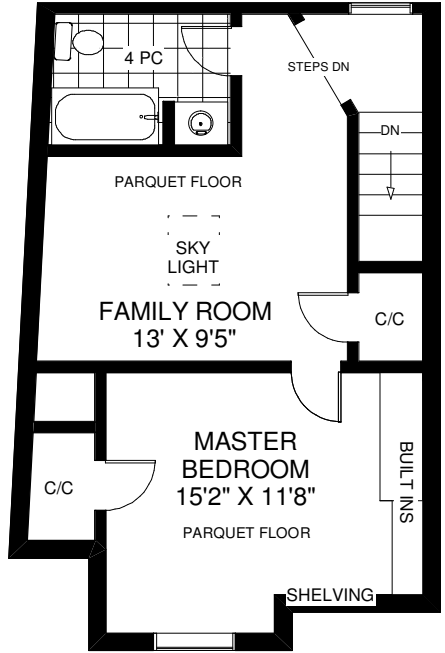

108 SPRINGHURST AVENUE

THE JULIE KINNEAR TEAM
Royal LePage Real Estate Services Ltd.,
Brokerage
(416) 762-8255

Note: Measurements & Calculations are approximate. Provided as a guideline only.