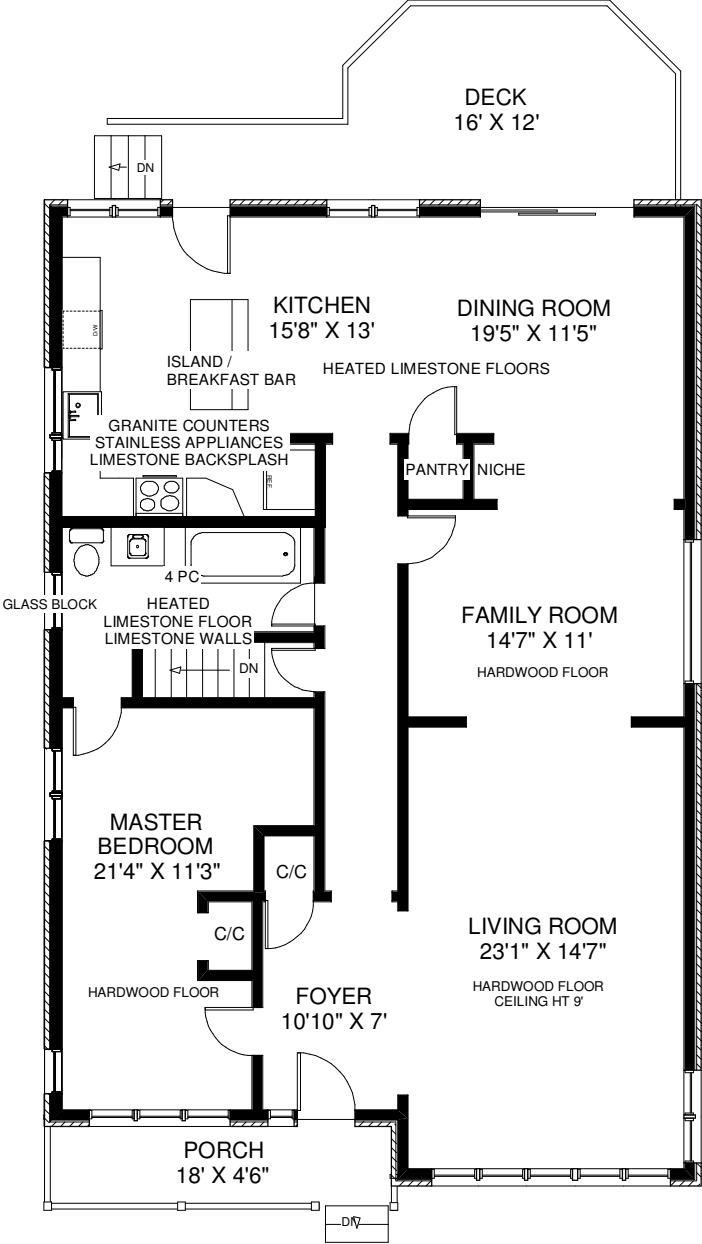

11 MORNINGSIDE AVENUE

THE JULIE KINNEAR TEAM
Royal LePage Real Estate Services Ltd.,
Brokerage
(416) 762-8255

MAIN FLOOR
APPROXIMATELY 1,700 SQ FT