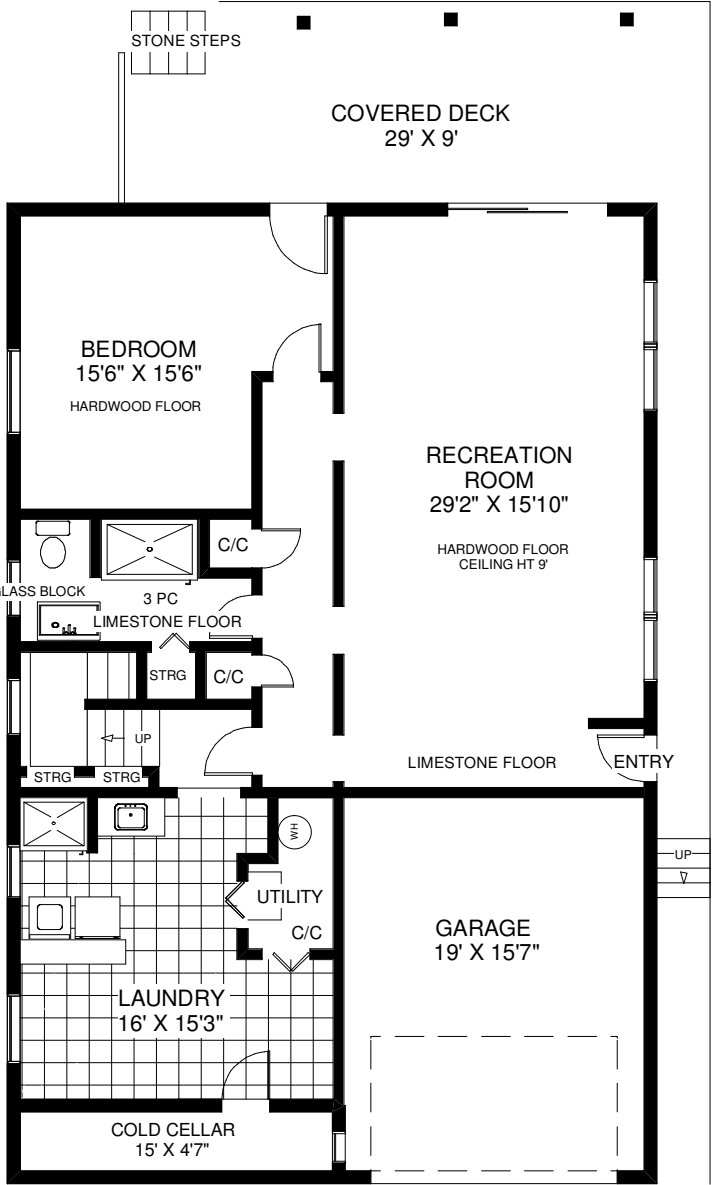

LOWER LEVEL
APPROXIMATELY 1,400 SQ FT