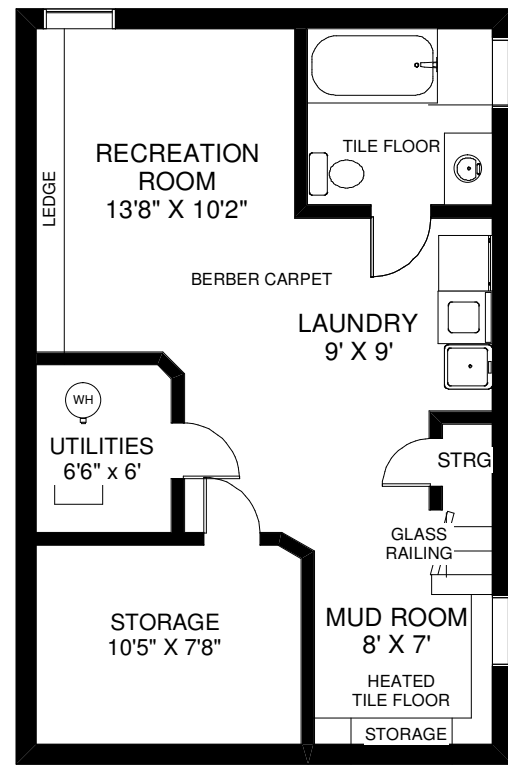

MAIN FLOOR
APPROXIMATELY 740 SQ FT

113 EVANS AVENUE

THE JULIE KINNEAR TEAM
Royal LePage Real Estate Services Ltd.,
Brokerage
(416) 762-8255

SECOND FLOOR
APPROXIMATELY 660 SQ FT

LOWER FLOOR
APPROXIMATELY 650 SQ FT

Note: Measurements & Calculations are approximate. Provided as a guideline only.