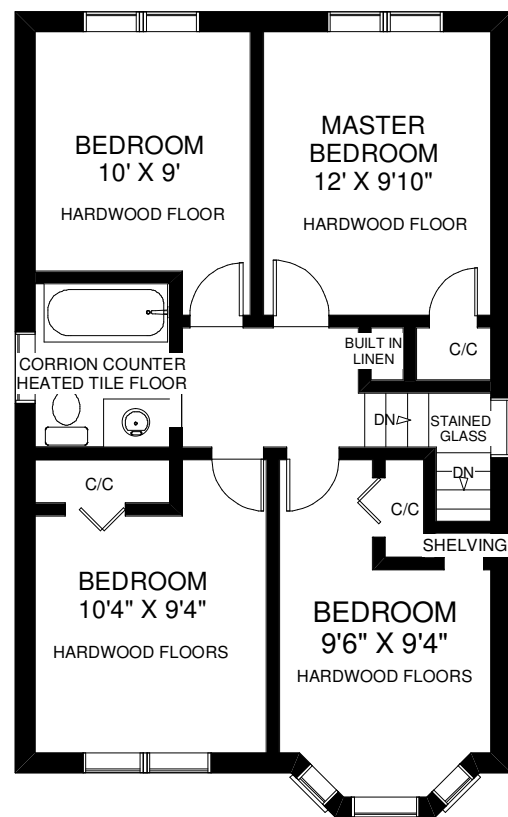

MAIN FLOOR
APPROXIMATELY 740 SQ FT

113 EVANS AVENUE

THE JULIE KINNEAR TEAM
Royal LePage Real Estate Services Ltd.,
Brokerage
(416) 762-8255

SECOND FLOOR
APPROXIMATELY 660 SQ FT

LOWER FLOOR
APPROXIMATELY 650 SQ FT

Note: Measurements & Calculations are approximate. Provided as a guideline only.