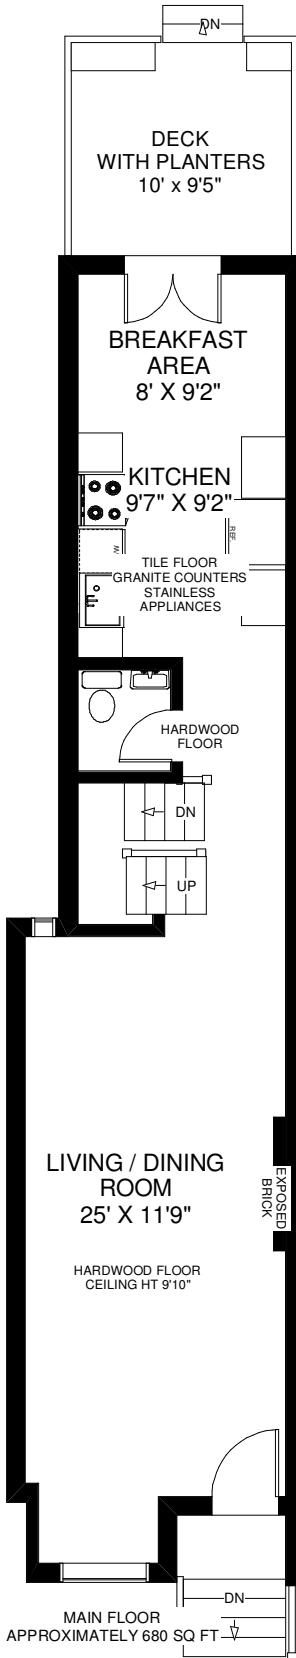

116 MARGUERETTA STREET

THE JULIE KINNEAR TEAM
Keller Williams Neighbourhood Realty
(416) 236-1392

Note: Measurements & Calculations are approximate. Provided as a guideline only.