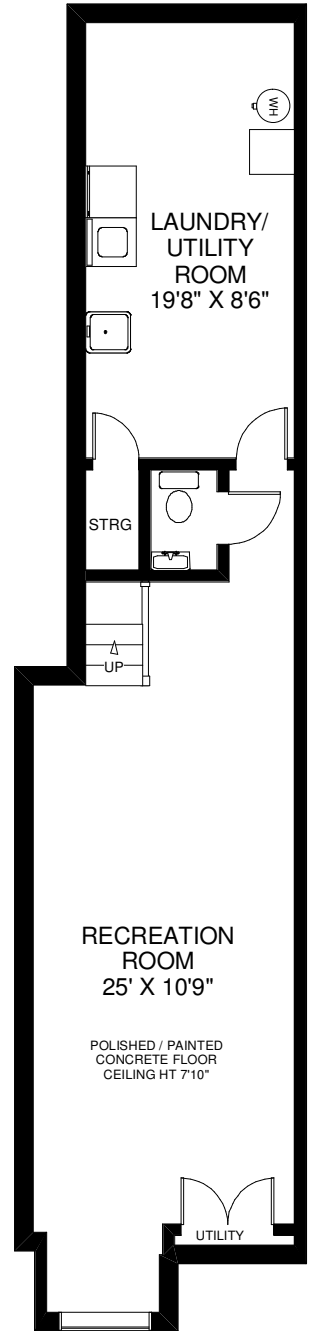

116 MARGUERETTA STREET

THE JULIE KINNEAR TEAM
Keller Williams Neighbourhood Realty
(416) 236-1392

Note: Measurements & Calculations are approximate. Provided as a guideline only.