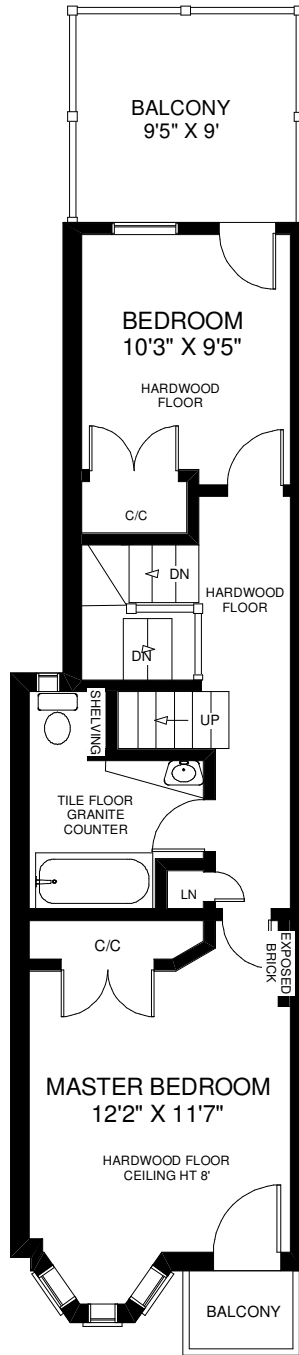

116 MARGUERETTA STREET

THE JULIE KINNEAR TEAM
Keller Williams Neighbourhood Realty
(416) 236-1392

Note: Measurements & Calculations are approximate. Provided as a guideline only.