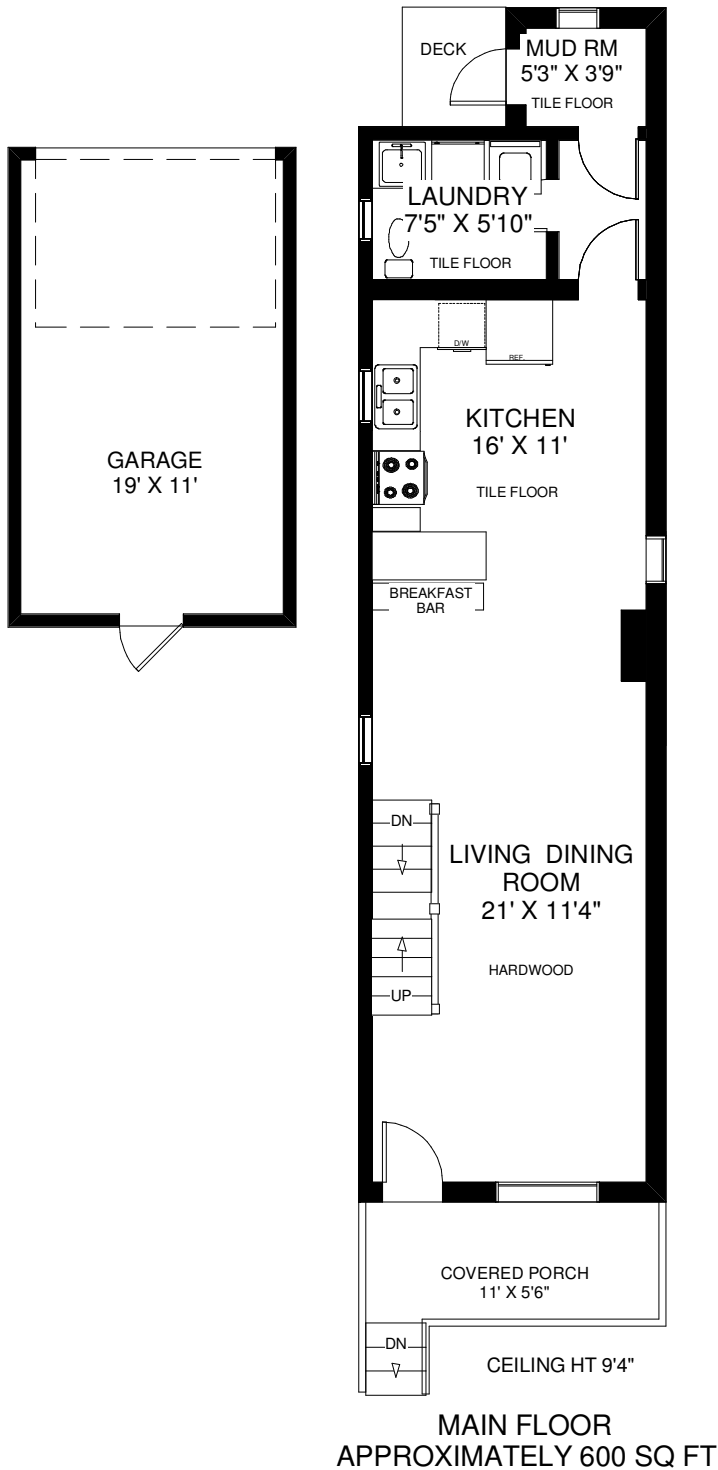

# 118 MILLICENT STREET

**THE JULIE KINNEAR TEAM**  
**Sales Representatives**  
**Keller Williams Neighbourhood Realty**  
**(416) 236-1392**

CEILING HT 8'

**SECOND FLOOR**  
 APPROXIMATELY 500 SQ FT

CEILING HT 7'5"

**LOWER FLOOR**  
 APPROXIMATELY 500 SQ FT

Note: Measurements & Calculations are approximate. Provided as a guideline only.