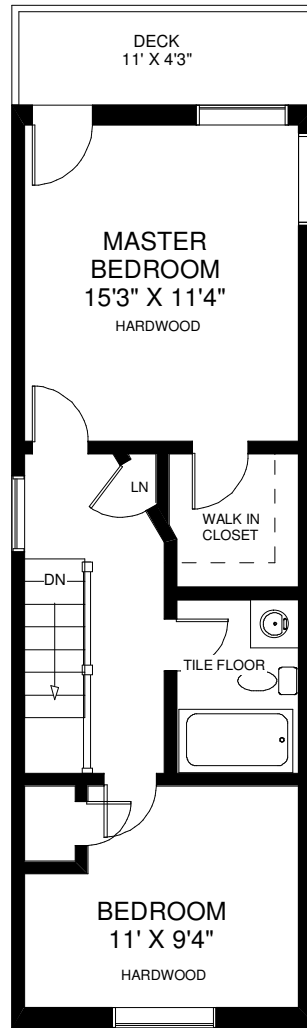

# 118 MILLICENT STREET

**THE JULIE KINNEAR TEAM**  
**Sales Representatives**  
**Keller Williams Neighbourhood Realty**  
**(416) 236-1392**

CEILING HT 8'

**SECOND FLOOR**  
 APPROXIMATELY 500 SQ FT

CEILING HT 7'5"

**LOWER FLOOR**  
 APPROXIMATELY 500 SQ FT

Note: Measurements & Calculations are approximate. Provided as a guideline only.