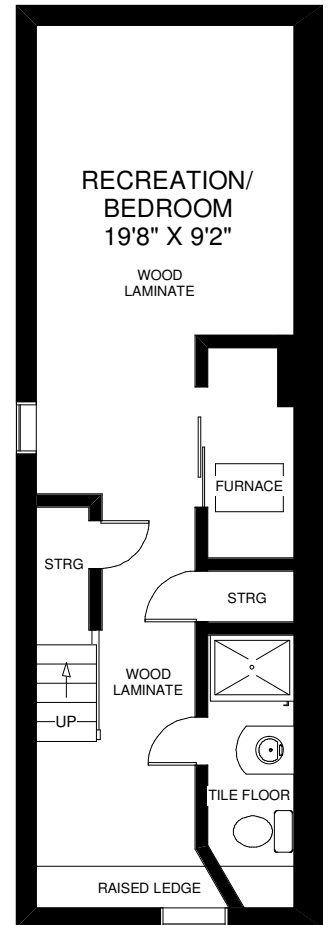

# 118 MILLICENT STREET

**THE JULIE KINNEAR TEAM**  
**Sales Representatives**  
**Keller Williams Neighbourhood Realty**  
**(416) 236-1392**

CEILING HT 8'

**SECOND FLOOR**  
 APPROXIMATELY 500 SQ FT

CEILING HT 7'5"

**LOWER FLOOR**  
 APPROXIMATELY 500 SQ FT

Note: Measurements & Calculations are approximate. Provided as a guideline only.