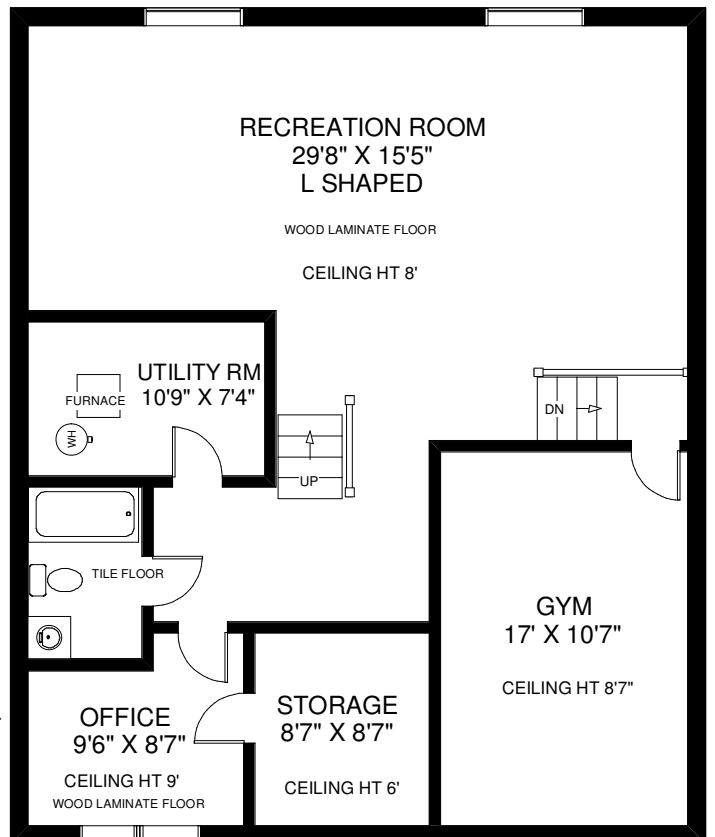

124 LEACREST ROAD

THE JULIE KINNEAR TEAM
Sales Representatives
Keller Williams Neighbourhood Realty
(416) 236-1392

MAIN FLOOR
 APPROXIMATELY 1,275 SQ FT

LOWER FLOOR
 APPROXIMATELY 1,275 SQ FT

CEILING HT 8'
SECOND FLOOR
 APPROXIMATELY 1,275 SQ FT

Note: Measurements & Calculations are approximate. Provided as a guideline only.