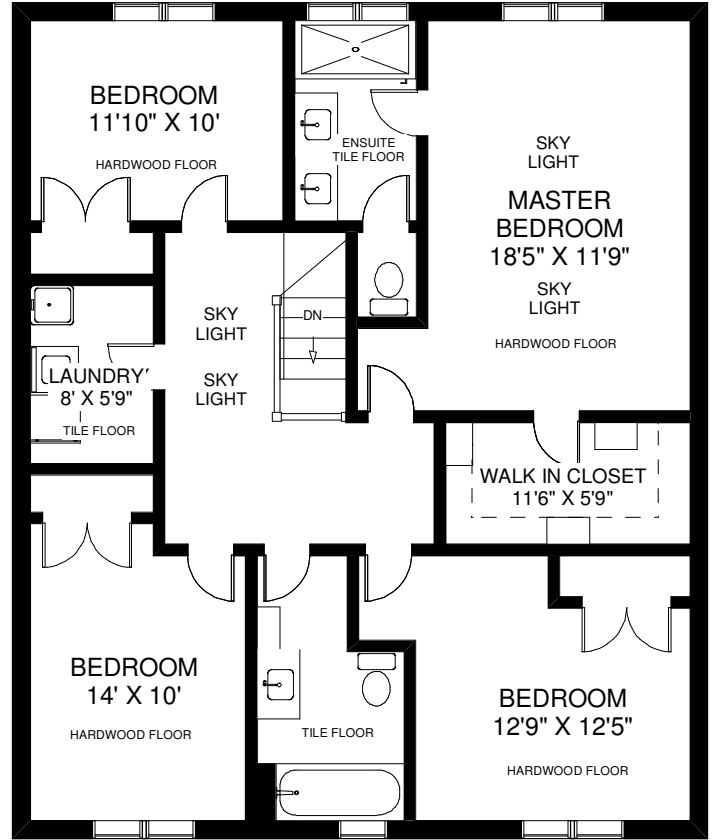

124 LEACREST ROAD

THE JULIE KINNEAR TEAM
Sales Representatives
Keller Williams Neighbourhood Realty
(416) 236-1392

MAIN FLOOR
 APPROXIMATELY 1,275 SQ FT

LOWER FLOOR
 APPROXIMATELY 1,275 SQ FT

CEILING HT 8'
SECOND FLOOR
 APPROXIMATELY 1,275 SQ FT

Note: Measurements & Calculations are approximate. Provided as a guideline only.