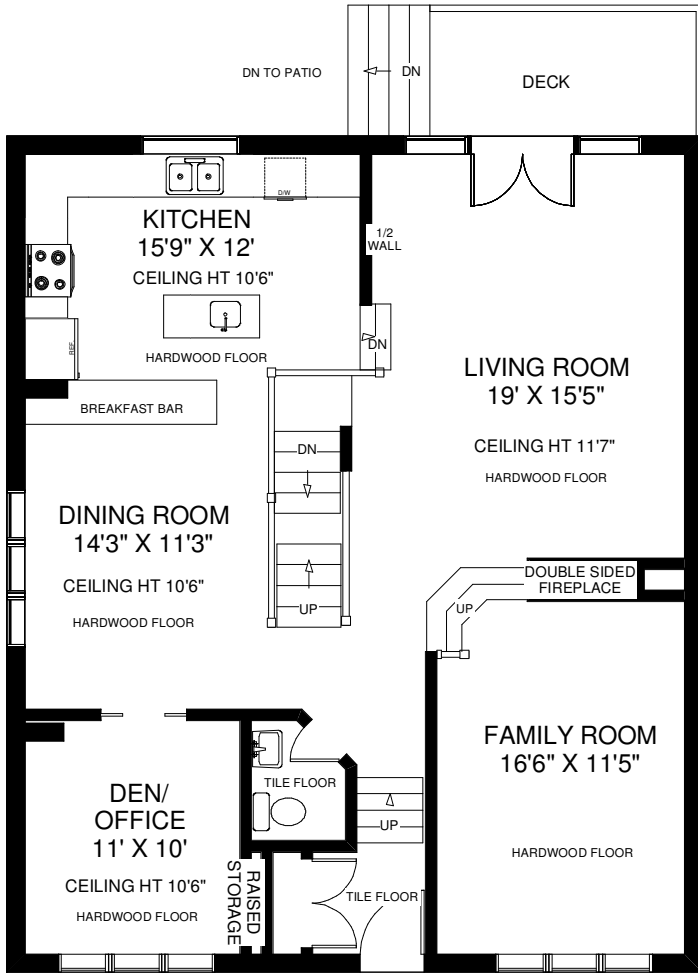

124 LEACREST ROAD

THE JULIE KINNEAR TEAM
Sales Representatives
Keller Williams Neighbourhood Realty
(416) 236-1392

MAIN FLOOR
 APPROXIMATELY 1,275 SQ FT

LOWER FLOOR
 APPROXIMATELY 1,275 SQ FT

CEILING HT 8'
SECOND FLOOR
 APPROXIMATELY 1,275 SQ FT

Note: Measurements & Calculations are approximate. Provided as a guideline only.