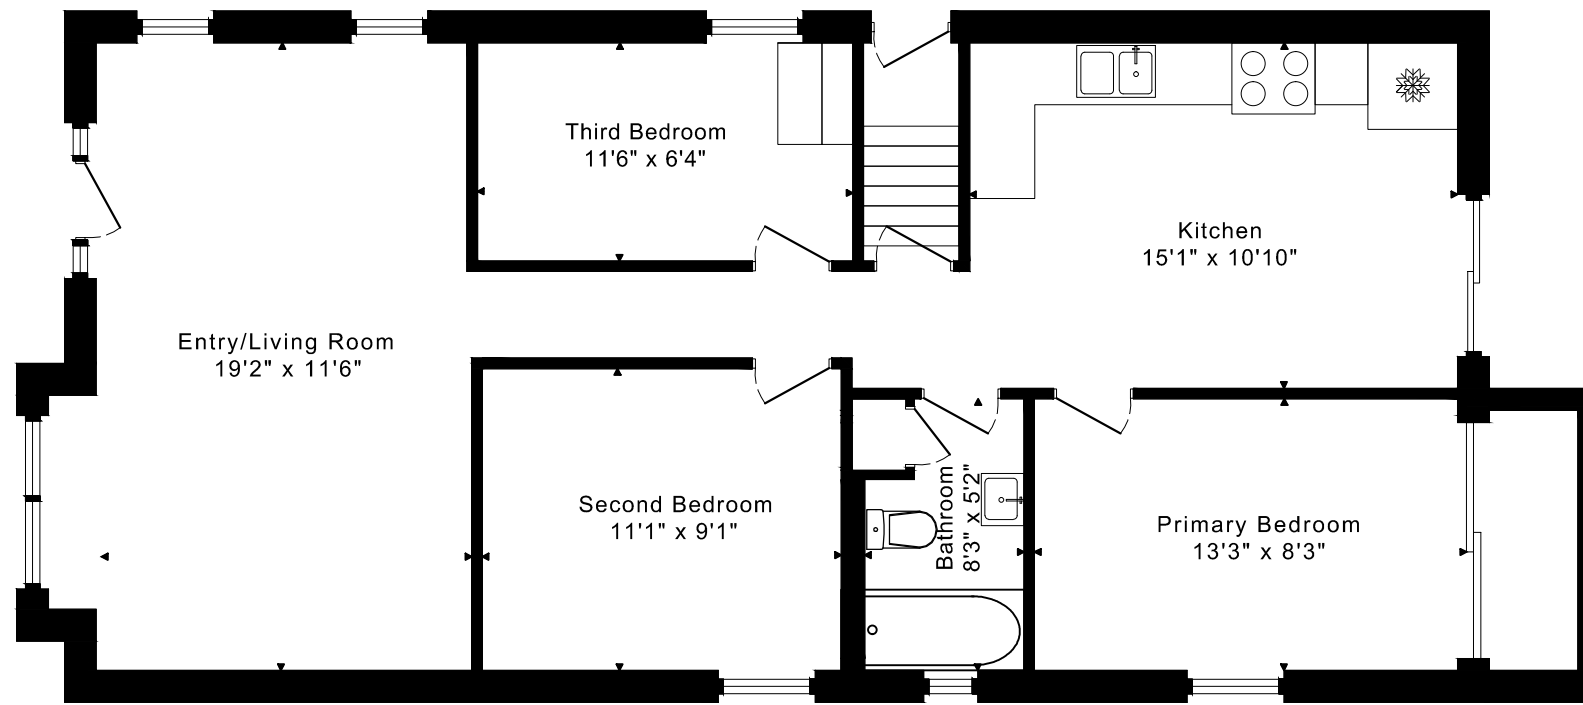

# 13 BEECHWOOD AVENUE FLOOR PLANS

MAIN FLOOR  
980 SQUARE FEET

LOWER FLOOR  
935 SQUARE FEET

980 sq ft + 935 sq ft  
BELOW GRADE