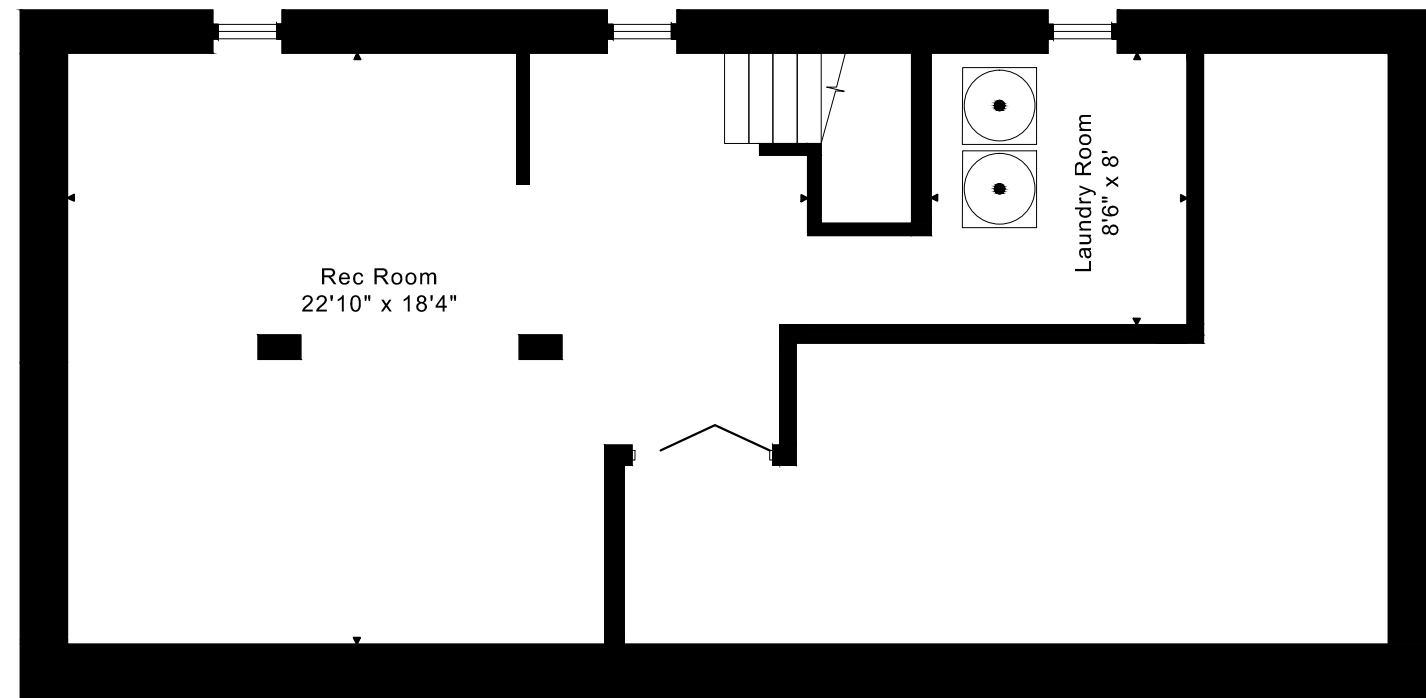

# 13 BEECHWOOD AVENUE FLOOR PLANS

MAIN FLOOR  
980 SQUARE FEET

LOWER FLOOR  
935 SQUARE FEET

980 sq ft + 935 sq ft  
BELOW GRADE