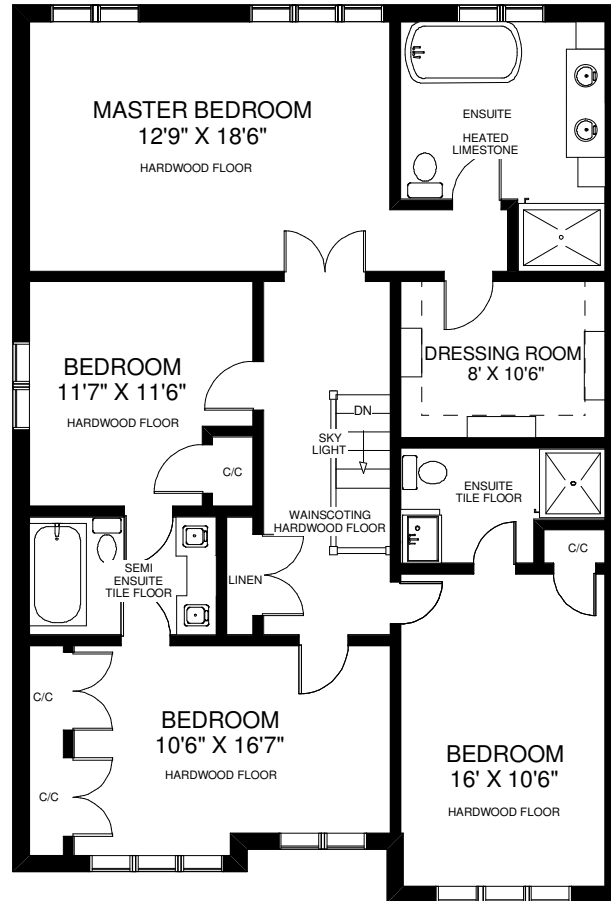

MAIN FLOOR
APPROXIMATELY 1,280 SQ FT

134 LEACREST ROAD

THE JULIE KINNEAR TEAM
Sales Representative
Keller Williams Neighbourhood Realty
(416) 236-1392

SECOND FLOOR
APPROXIMATELY 1,380 SQ FT

LOWER FLOOR
APPROXIMATELY 1,290 SQ FT

Note: Measurements & Calculations are approximate. Provided as a guideline only.