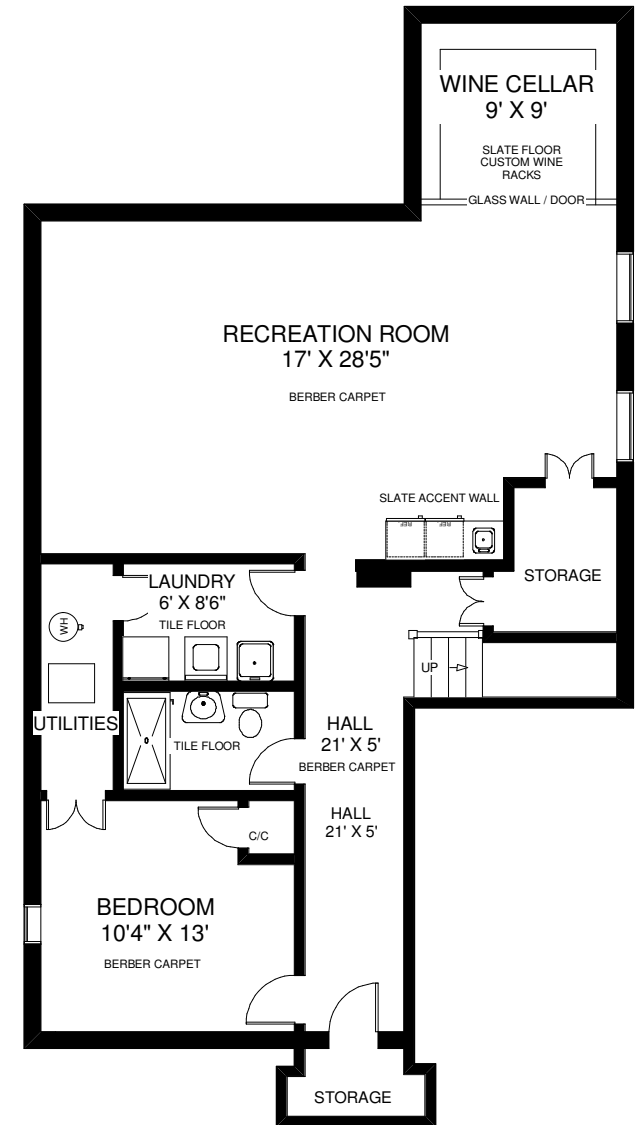

MAIN FLOOR
APPROXIMATELY 1,280 SQ FT

134 LEACREST ROAD

THE JULIE KINNEAR TEAM
Sales Representative
Keller Williams Neighbourhood Realty
(416) 236-1392

SECOND FLOOR
APPROXIMATELY 1,380 SQ FT

LOWER FLOOR
APPROXIMATELY 1,290 SQ FT

Note: Measurements & Calculations are approximate. Provided as a guideline only.