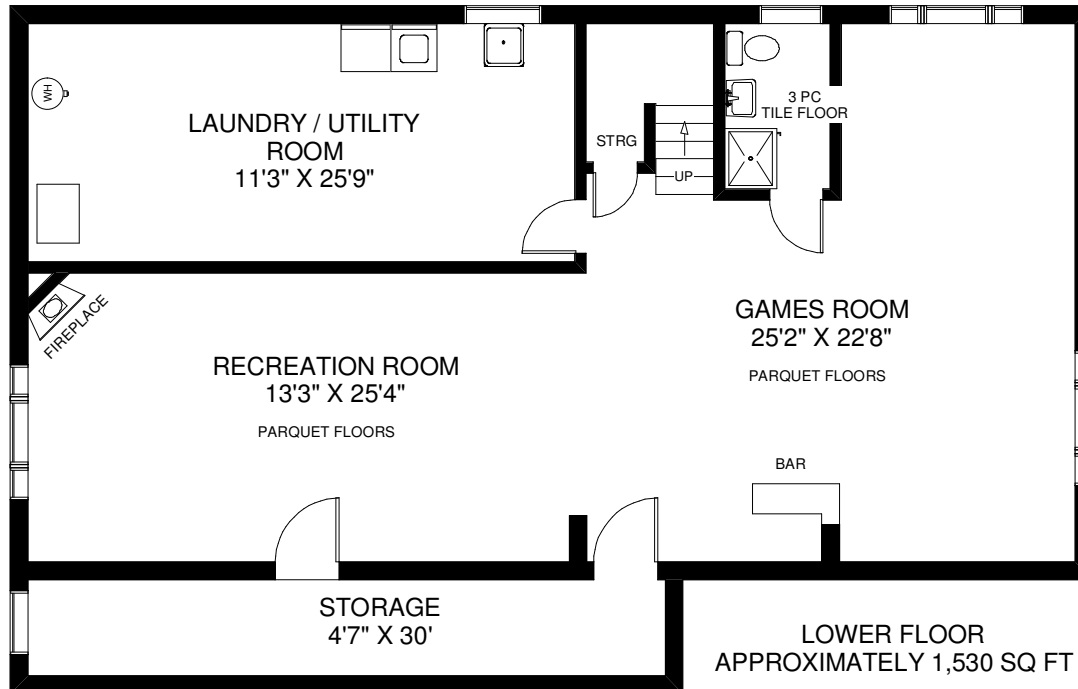

1343 SAFEWAY CRESCENT

THE JULIE KINNEAR TEAM
*Royal LePage Real Estate Services Ltd.,
Brokerage*
(416) 762-8255

WALK OUT TO PATIO

MAIN FLOOR
APPROXIMATELY 1,370 SQ FT

LOWER FLOOR
APPROXIMATELY 1,530 SQ FT

Note: Measurements & Calculations are approximate.
Provided as a guideline only.