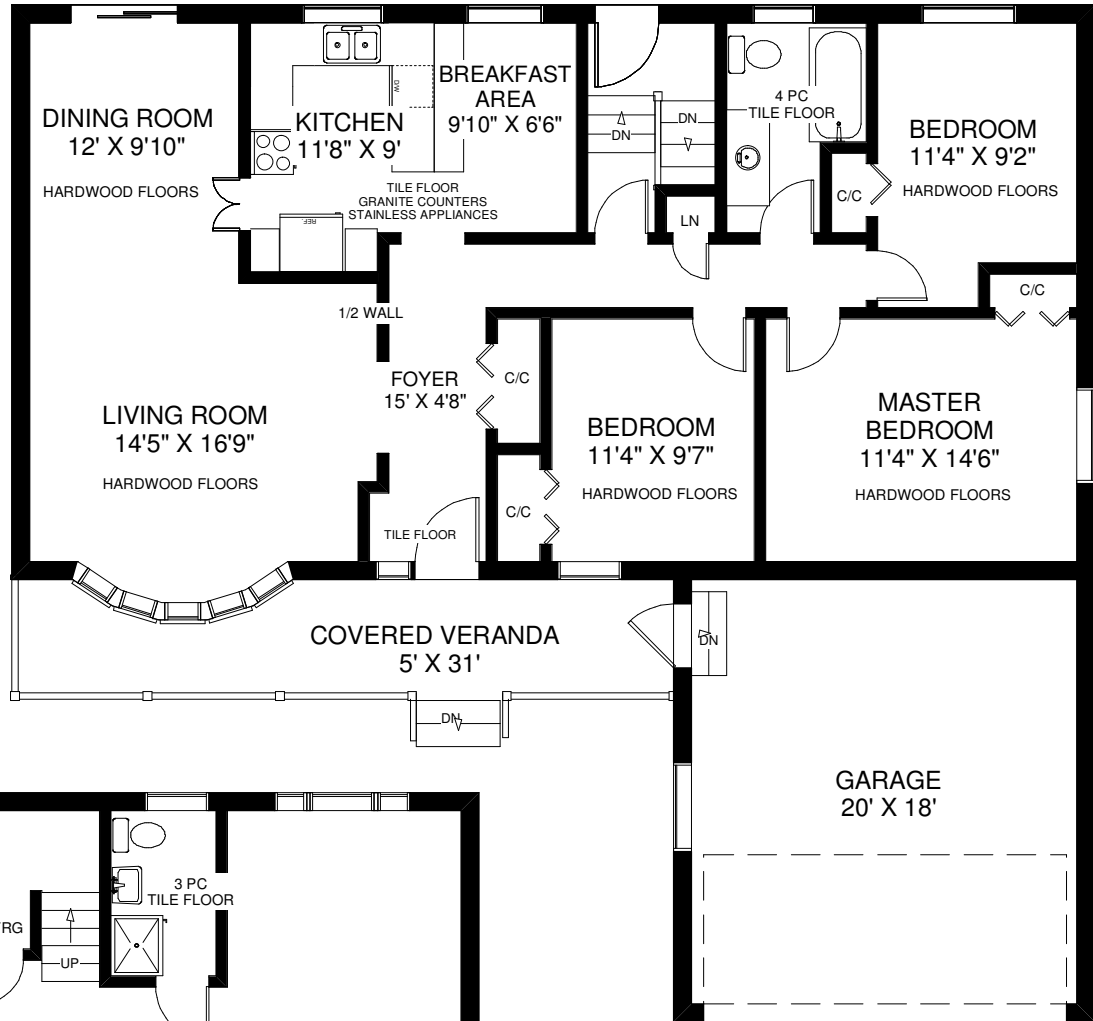

1343 SAFEWAY CRESCENT

THE JULIE KINNEAR TEAM
*Royal LePage Real Estate Services Ltd.,
Brokerage*
(416) 762-8255

WALK OUT TO PATIO

MAIN FLOOR
APPROXIMATELY 1,370 SQ FT

LOWER FLOOR
APPROXIMATELY 1,530 SQ FT

Note: Measurements & Calculations are approximate.
Provided as a guideline only.