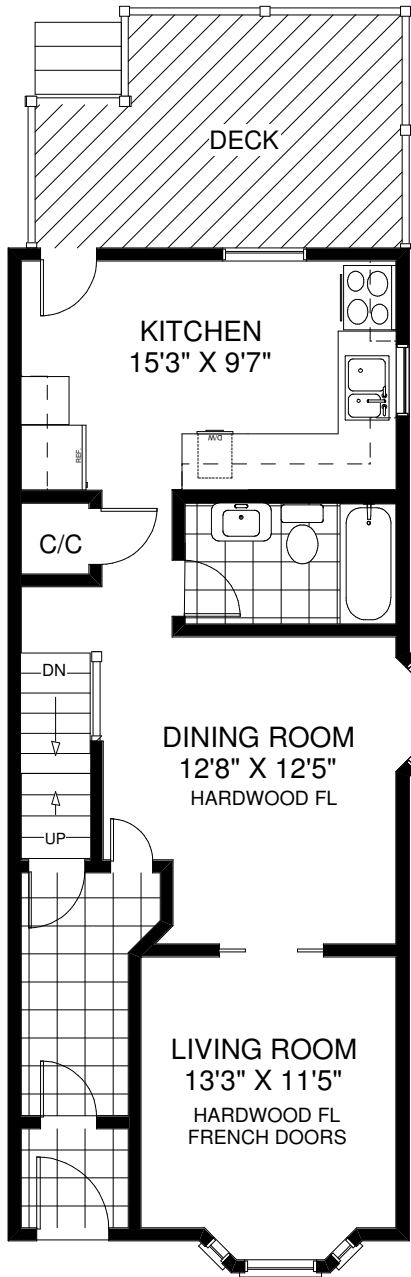

135 MEDLAND STREET

JULIE KINNEAR
Sales Representative
Royal LePage Real Estate Services Ltd., Brokerage
(416) 762-8255

MAIN FLOOR
 APPROXIMATELY 719 SQ FT

SECOND FLOOR
 APPROXIMATELY 829 SQ FT

THIRD FLOOR
 APPROXIMATELY 419 SQ FT

LOWER LEVEL
 APPROXIMATELY 719 SQ FT

Note: Measurements & Calculations are approximate. Provided as a guideline only.