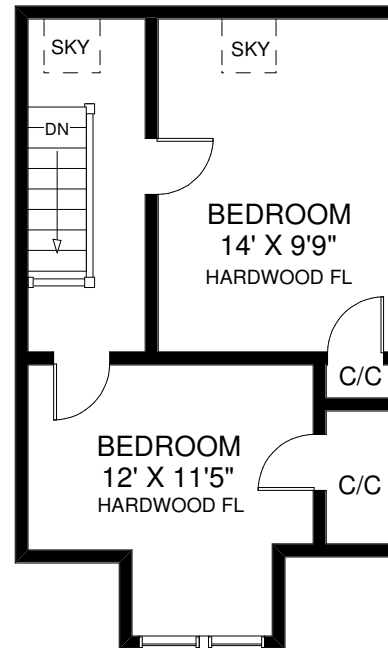

135 MEDLAND STREET

JULIE KINNEAR
Sales Representative
Royal LePage Real Estate Services Ltd., Brokerage
(416) 762-8255

MAIN FLOOR
 APPROXIMATELY 719 SQ FT

SECOND FLOOR
 APPROXIMATELY 829 SQ FT

THIRD FLOOR
 APPROXIMATELY 419 SQ FT

LOWER LEVEL
 APPROXIMATELY 719 SQ FT

Note: Measurements & Calculations are approximate. Provided as a guideline only.