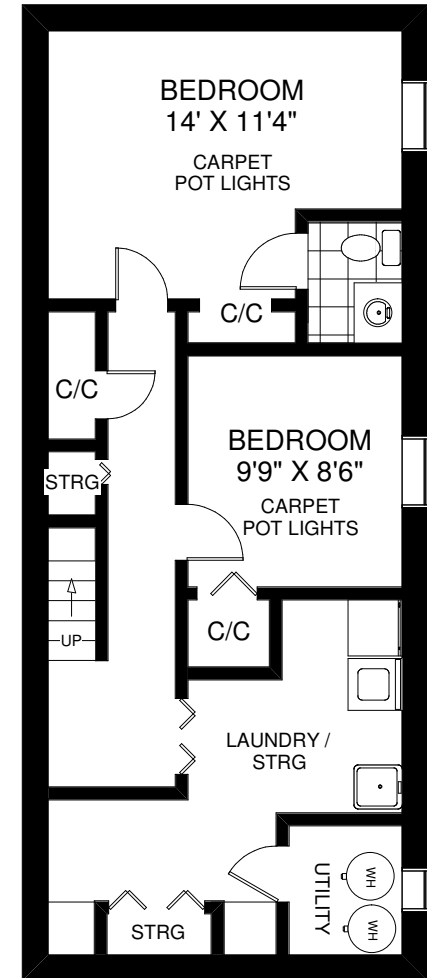

135 MEDLAND STREET

JULIE KINNEAR
Sales Representative
Royal LePage Real Estate Services Ltd., Brokerage
(416) 762-8255

MAIN FLOOR
 APPROXIMATELY 719 SQ FT

SECOND FLOOR
 APPROXIMATELY 829 SQ FT

THIRD FLOOR
 APPROXIMATELY 419 SQ FT

LOWER LEVEL
 APPROXIMATELY 719 SQ FT

Note: Measurements & Calculations are approximate. Provided as a guideline only.