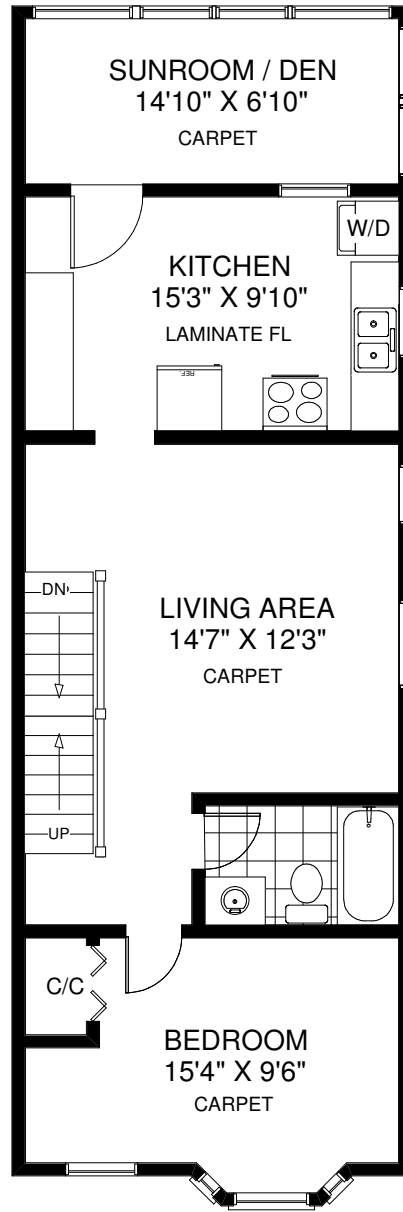

135 MEDLAND STREET

JULIE KINNEAR
Sales Representative
Royal LePage Real Estate Services Ltd., Brokerage
(416) 762-8255

MAIN FLOOR
 APPROXIMATELY 719 SQ FT

SECOND FLOOR
 APPROXIMATELY 829 SQ FT

THIRD FLOOR
 APPROXIMATELY 419 SQ FT

LOWER LEVEL
 APPROXIMATELY 719 SQ FT

Note: Measurements & Calculations are approximate. Provided as a guideline only.