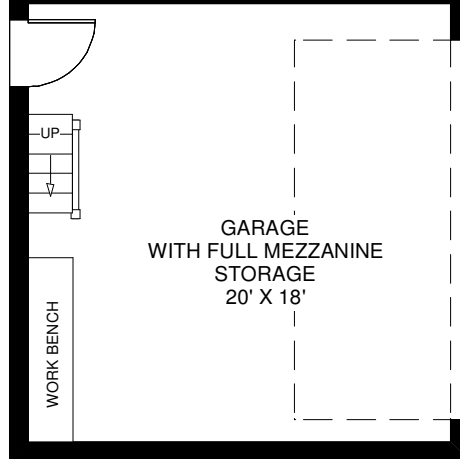

UPPER FLOOR
APPROXIMATELY 630 SQ FT

Note: Measurements & Calculations are approximate.
Provided as a guideline only.

MAIN FLOORS
LIVING AREA APPROXIMATELY 1,230 SQ FT

LOWER FLOOR
APPROXIMATELY 680 SQ FT

14 GLENN ARTHUR DRIVE