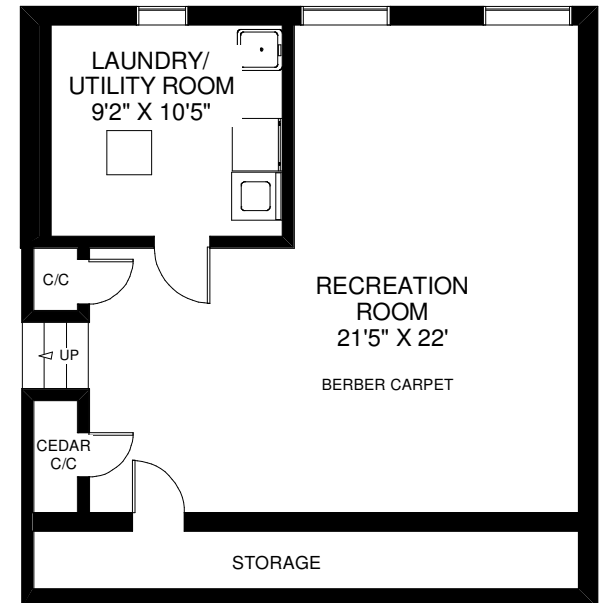

UPPER FLOOR
APPROXIMATELY 630 SQ FT

Note: Measurements & Calculations are approximate.
Provided as a guideline only.

MAIN FLOORS
LIVING AREA APPROXIMATELY 1,230 SQ FT

LOWER FLOOR
APPROXIMATELY 680 SQ FT

14 GLENN ARTHUR DRIVE