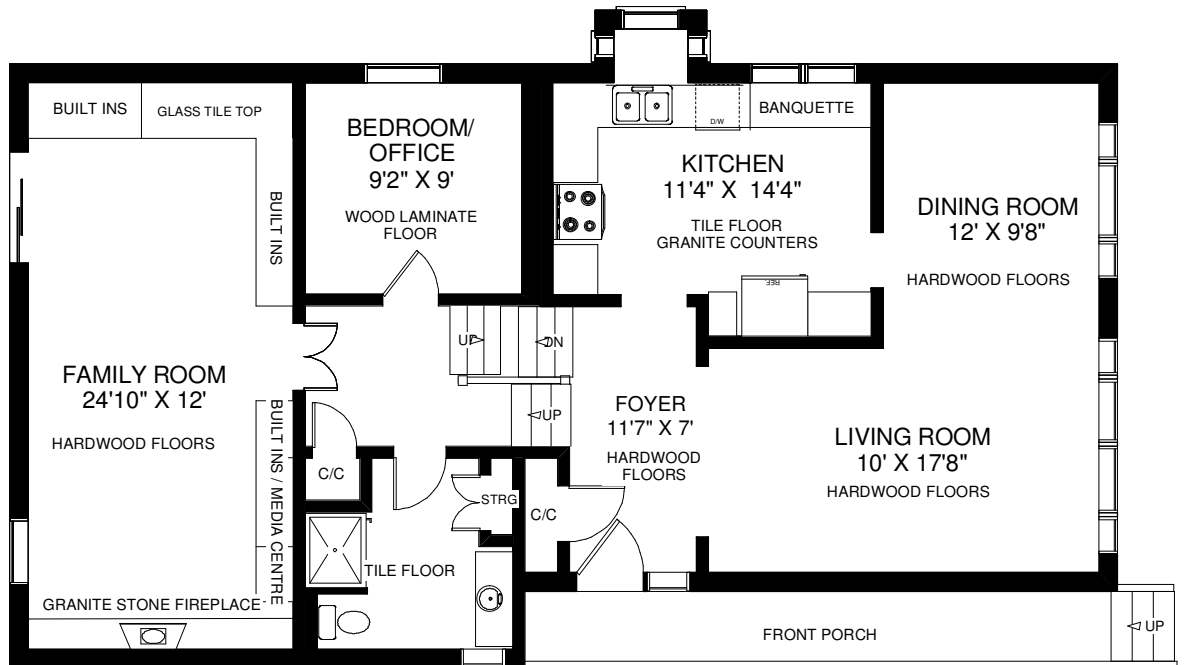

UPPER FLOOR
APPROXIMATELY 630 SQ FT

Note: Measurements & Calculations are approximate.
Provided as a guideline only.

MAIN FLOORS
LIVING AREA APPROXIMATELY 1,230 SQ FT

LOWER FLOOR
APPROXIMATELY 680 SQ FT

14 GLENN ARTHUR DRIVE