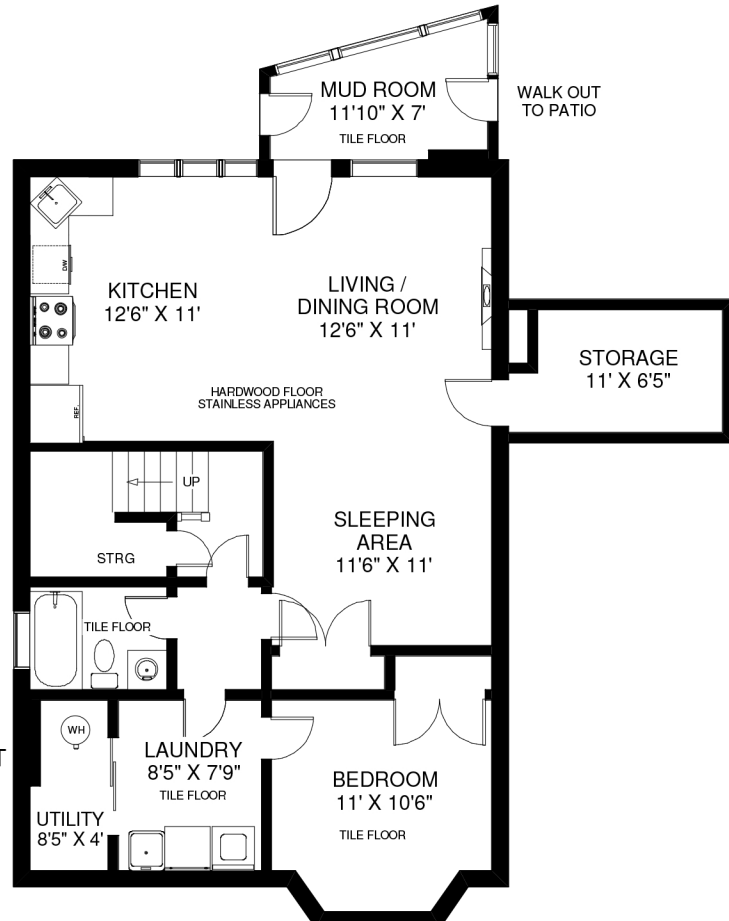

14 WILLARD GARDENS

THE JULIE KINNEAR TEAM
Sales Representatives
Keller Williams Neighbourhood Realty
(416) 236-1392

MAIN FLOOR
 APPROXIMATELY 950 SQ FT

SECOND FLOOR
 APPROXIMATELY 1,160 SQ FT

CEILING HT 8'

LOWER FLOOR
 APPROXIMATELY 1,100 SQ FT

Note: Measurements & Calculations are approximate. Provided as a guideline only.