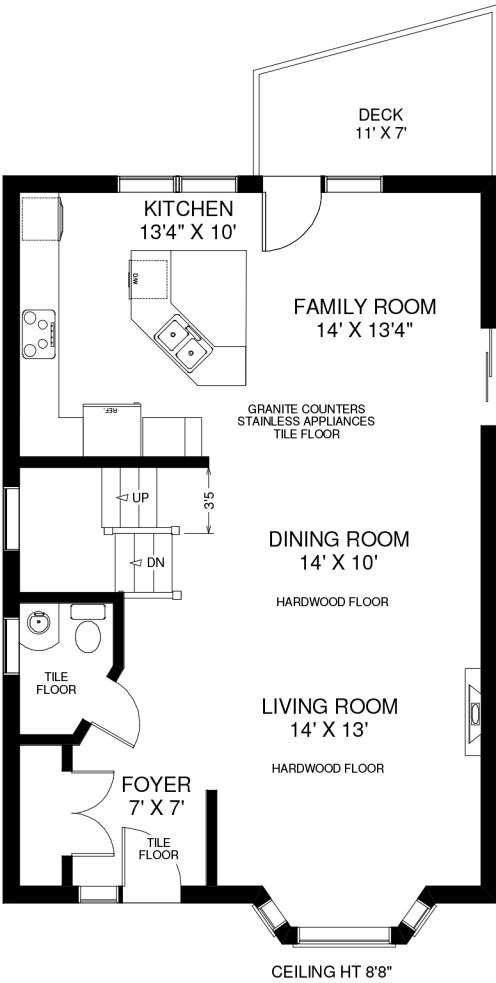

14 WILLARD GARDENS

THE JULIE KINNEAR TEAM
Sales Representatives
Keller Williams Neighbourhood Realty
(416) 236-1392

MAIN FLOOR
 APPROXIMATELY 950 SQ FT

SECOND FLOOR
 APPROXIMATELY 1,160 SQ FT

CEILING HT 8'

LOWER FLOOR
 APPROXIMATELY 1,100 SQ FT

Note: Measurements & Calculations are approximate. Provided as a guideline only.