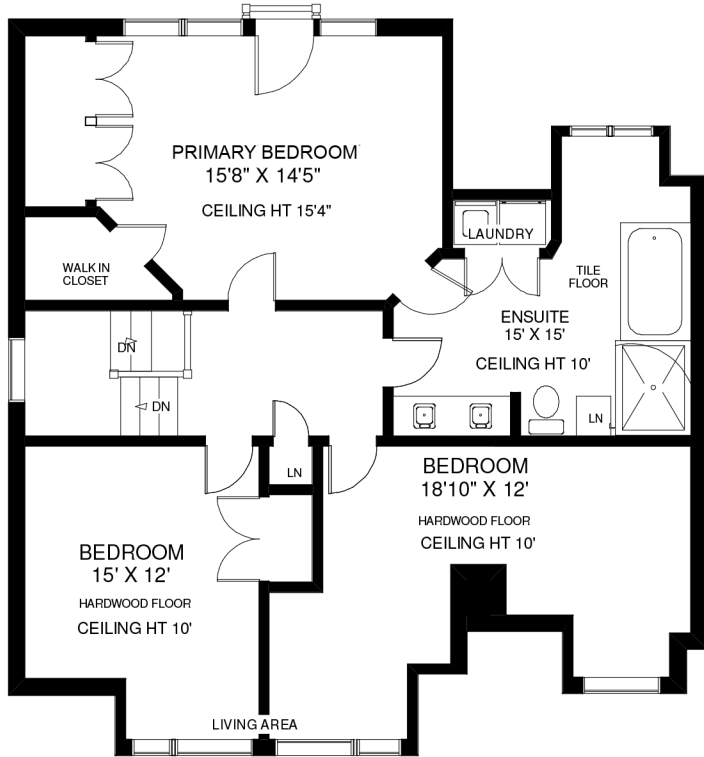

14 WILLARD GARDENS

THE JULIE KINNEAR TEAM
Sales Representatives
Keller Williams Neighbourhood Realty
(416) 236-1392

MAIN FLOOR
 APPROXIMATELY 950 SQ FT

SECOND FLOOR
 APPROXIMATELY 1,160 SQ FT

CEILING HT 8'

LOWER FLOOR
 APPROXIMATELY 1,100 SQ FT

Note: Measurements & Calculations are approximate. Provided as a guideline only.