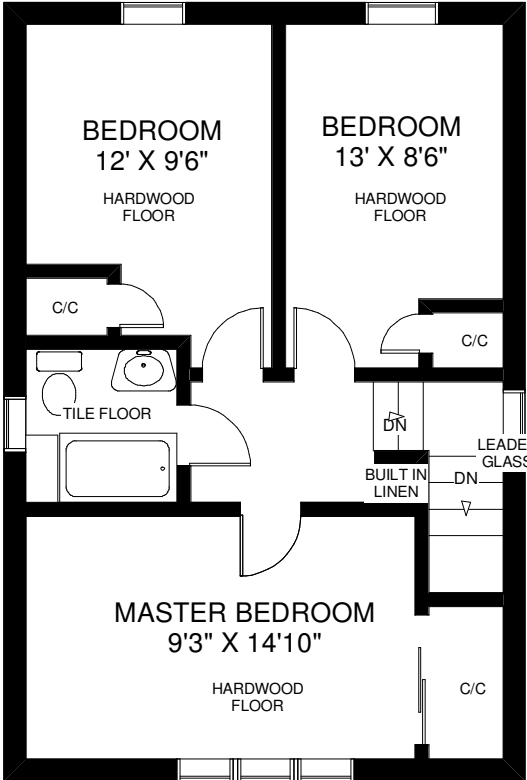

140 ST GERMAIN AVENUE

THE JULIE KINNEAR TEAM
Sales Representatives
Keller Williams Neighbourhood Realty
(416) 236-1392

MAIN FLOOR
APPROXIMATELY 700 SQ FT

SECOND FLOOR
APPROXIMATELY 600 SQ FT

LOWER FLOOR
APPROXIMATELY 600 SQ FT

Note: Measurements & Calculations are approximate. Provided as a guideline only.