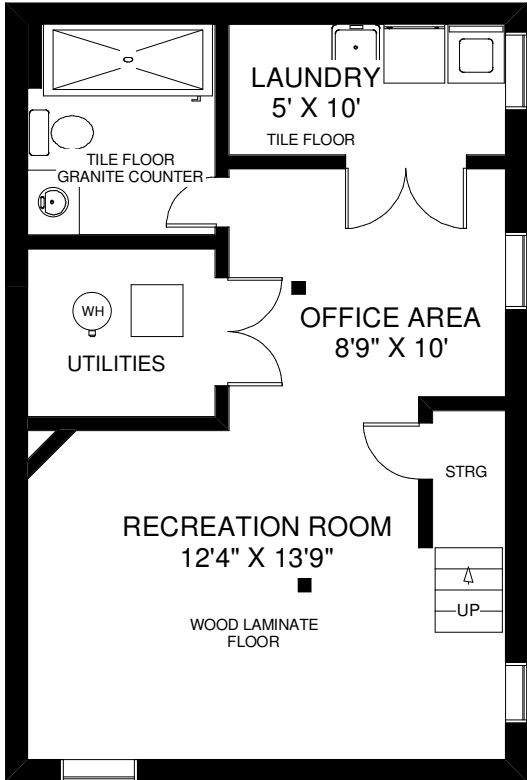

140 ST GERMAIN AVENUE

THE JULIE KINNEAR TEAM
Sales Representatives
Keller Williams Neighbourhood Realty
(416) 236-1392

MAIN FLOOR
APPROXIMATELY 700 SQ FT

SECOND FLOOR
APPROXIMATELY 600 SQ FT

LOWER FLOOR
APPROXIMATELY 600 SQ FT

Note: Measurements & Calculations are approximate. Provided as a guideline only.