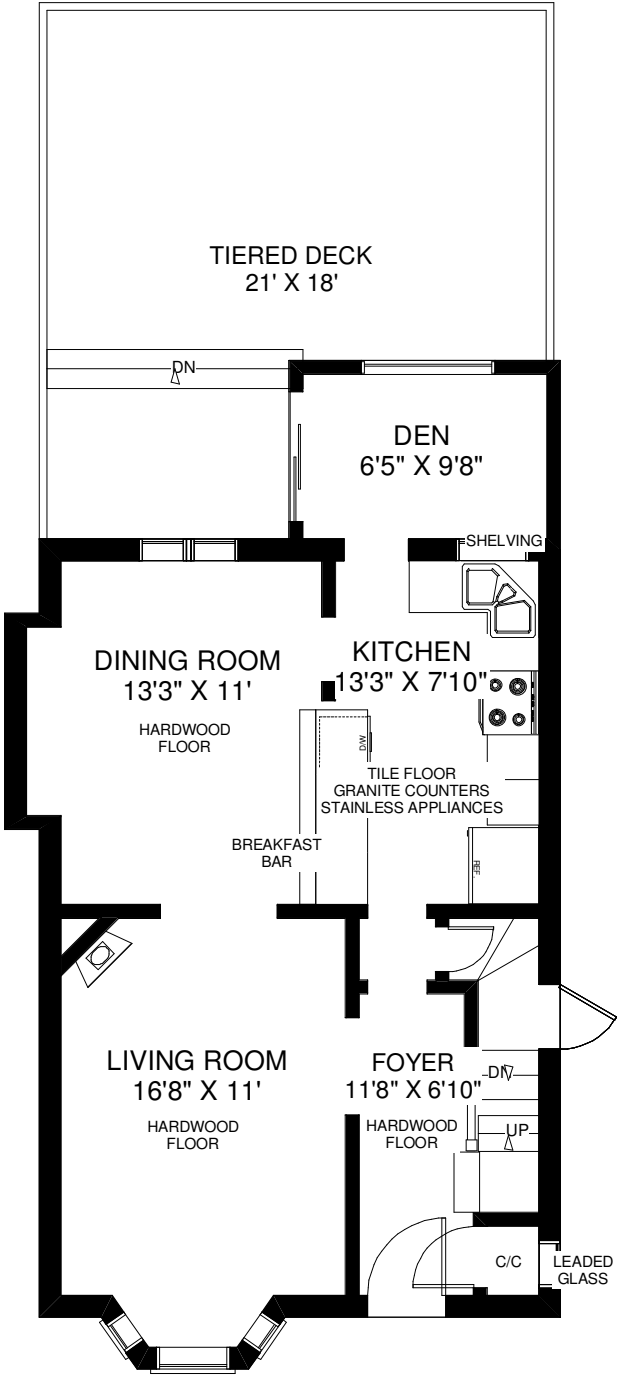

140 ST GERMAIN AVENUE

THE JULIE KINNEAR TEAM
Sales Representatives
Keller Williams Neighbourhood Realty
(416) 236-1392

MAIN FLOOR
APPROXIMATELY 700 SQ FT

SECOND FLOOR
APPROXIMATELY 600 SQ FT

LOWER FLOOR
APPROXIMATELY 600 SQ FT

Note: Measurements & Calculations are approximate. Provided as a guideline only.