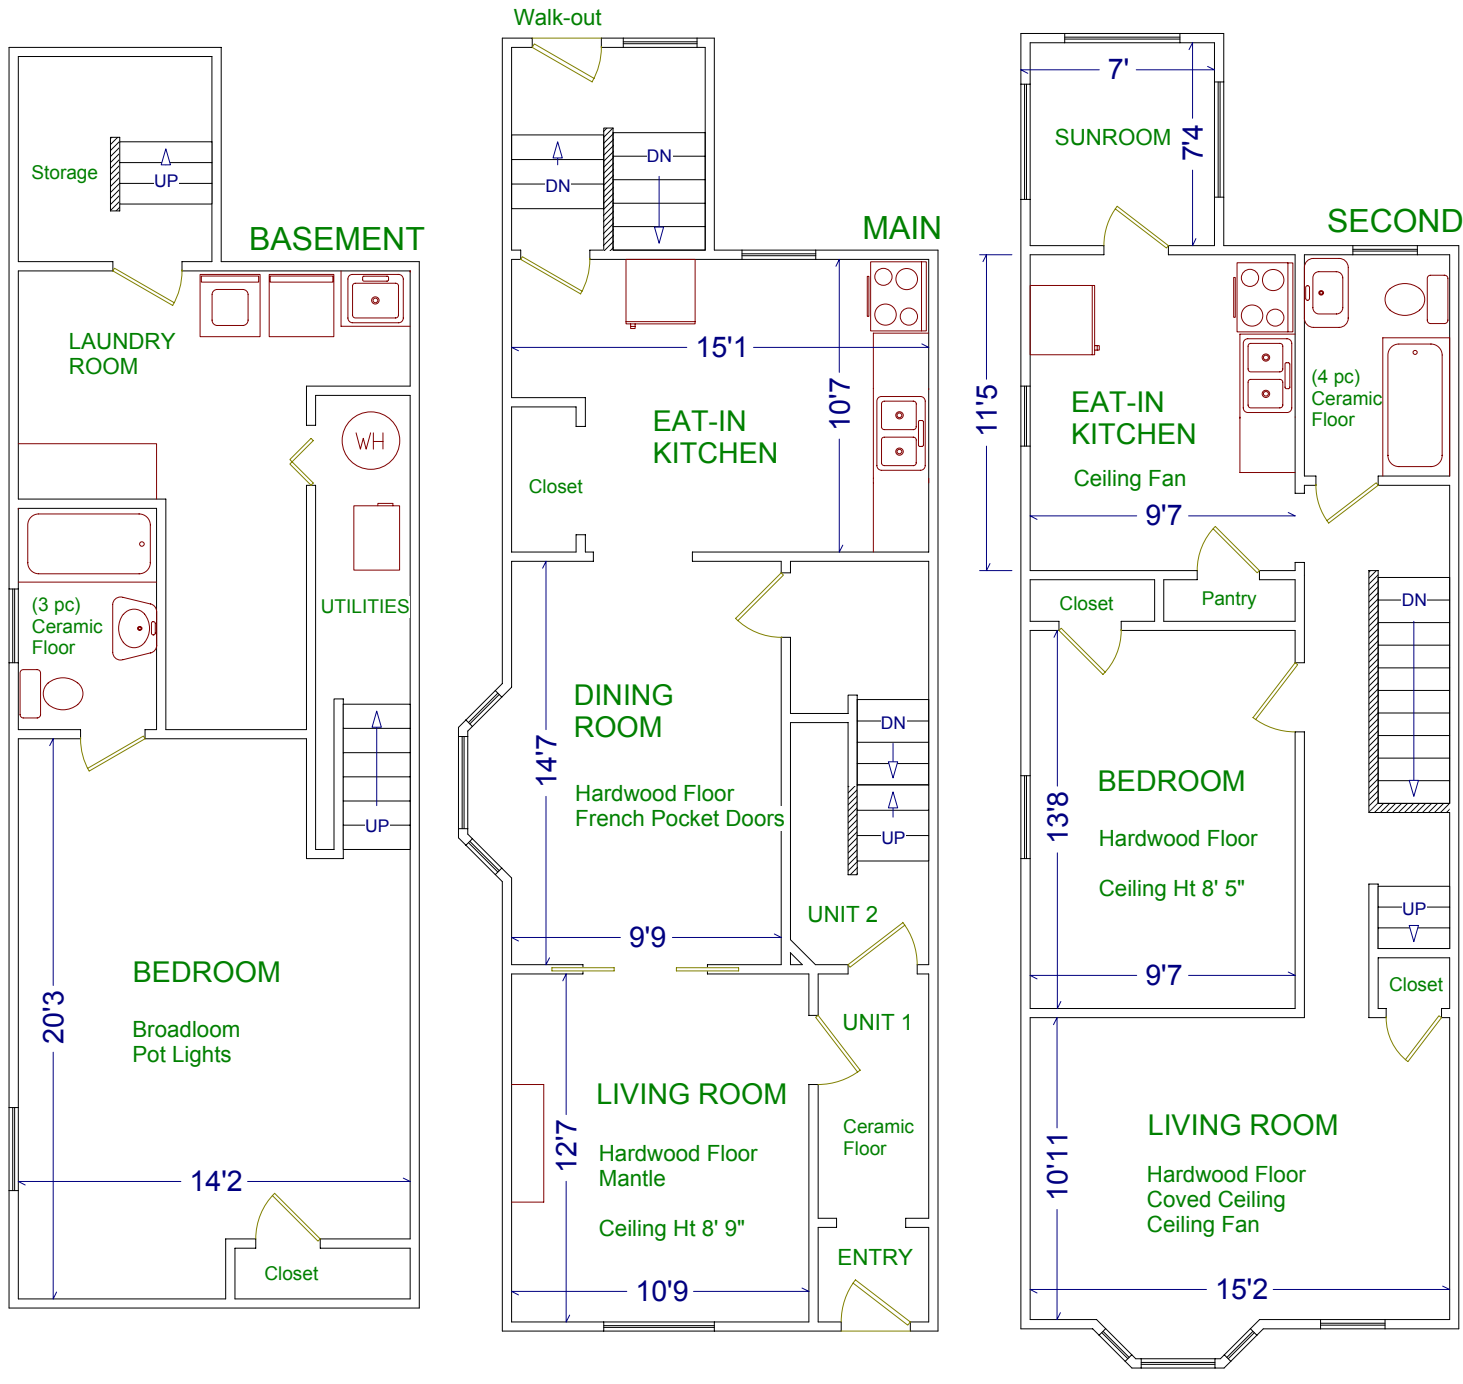

145 SORAUREN AVENUE

JULIE KINNEAR

Sales Representative

(416) 762-8255

Royal LePage Real Estate
Services Ltd., Brokerage

Please note: Measurements may not be 100% accurate. Floor plans are provided for convenience and are to be used as a guideline only.