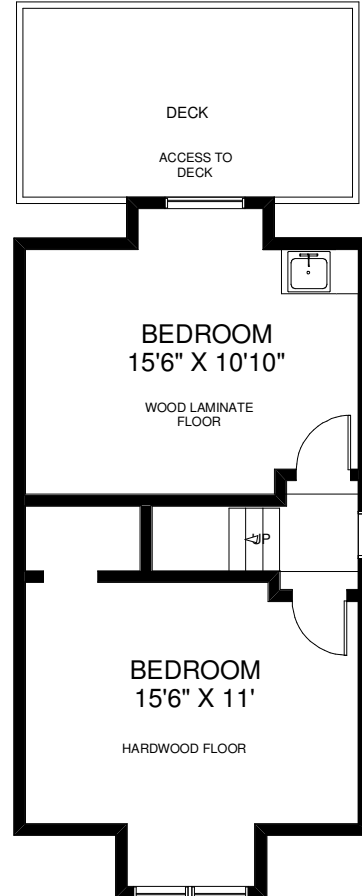

15 HEWITT AVENUE

THE JULIE KINNEAR TEAM
Sales Representatives
Keller Williams Neighbourhood Realty
(416) 236-1392

MAIN FLOOR
APPROXIMATELY 835 SQ FT

SECOND FLOOR
APPROXIMATELY 765 SQ FT

THIRD FLOOR
APPROXIMATELY 485 SQ FT

LOWER FLOOR
APPROXIMATELY 820 SQ FT

Note: Measurements & Calculations are approximate. Provided as a guideline only.