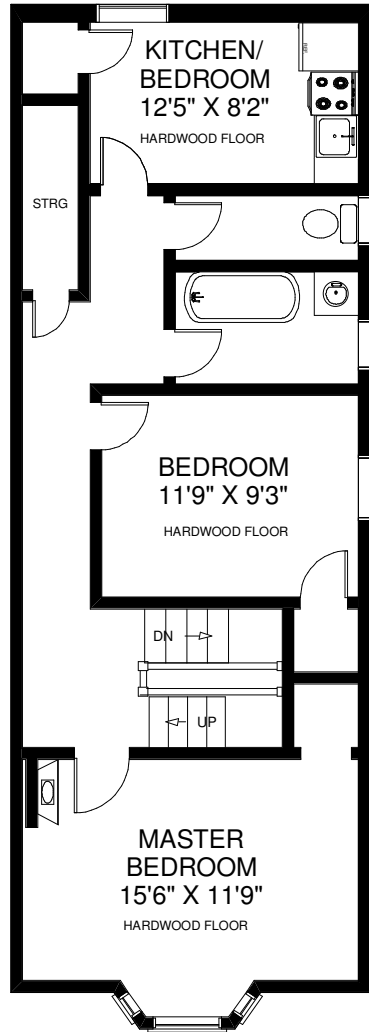

15 HEWITT AVENUE

THE JULIE KINNEAR TEAM
Sales Representatives
Keller Williams Neighbourhood Realty
(416) 236-1392

MAIN FLOOR
APPROXIMATELY 835 SQ FT

SECOND FLOOR
APPROXIMATELY 765 SQ FT

THIRD FLOOR
APPROXIMATELY 485 SQ FT

LOWER FLOOR
APPROXIMATELY 820 SQ FT

Note: Measurements & Calculations are approximate. Provided as a guideline only.