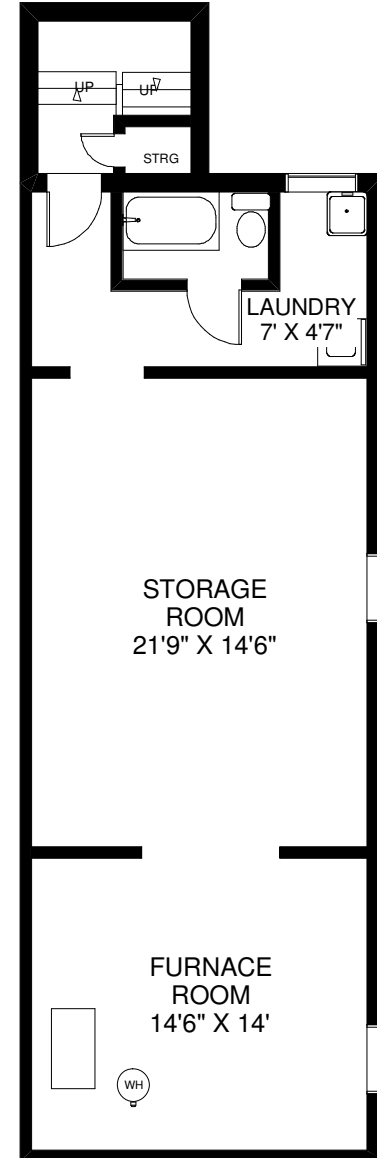

15 HEWITT AVENUE

THE JULIE KINNEAR TEAM
Sales Representatives
Keller Williams Neighbourhood Realty
(416) 236-1392

MAIN FLOOR
APPROXIMATELY 835 SQ FT

SECOND FLOOR
APPROXIMATELY 765 SQ FT

THIRD FLOOR
APPROXIMATELY 485 SQ FT

LOWER FLOOR
APPROXIMATELY 820 SQ FT

Note: Measurements & Calculations are approximate. Provided as a guideline only.