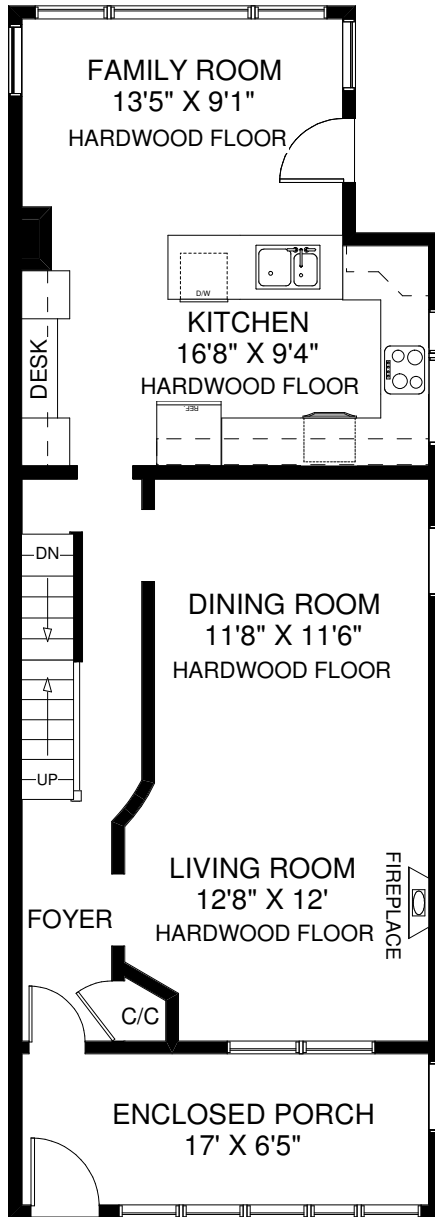

15 MANOR ROAD EAST

JULIE KINNEAR
Sales Representative
Royal LePage Real Estate Services Ltd., Brokerage
(416) 762-8255

MAIN FLOOR
 APPROXIMATELY 799 SQ FT

SECOND FLOOR
 APPROXIMATELY 689 SQ FT

LOWER LEVEL
 APPROXIMATELY 799 SQ FT

Note: Measurements & Calculations are approximate. Provided as a guideline only.