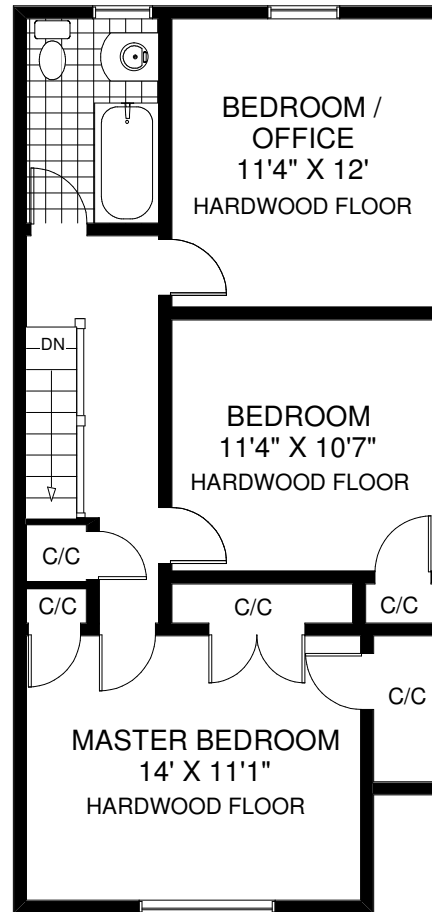

15 MANOR ROAD EAST

JULIE KINNEAR
Sales Representative
Royal LePage Real Estate Services Ltd., Brokerage
(416) 762-8255

MAIN FLOOR
 APPROXIMATELY 799 SQ FT

SECOND FLOOR
 APPROXIMATELY 689 SQ FT

LOWER LEVEL
 APPROXIMATELY 799 SQ FT

Note: Measurements & Calculations are approximate. Provided as a guideline only.