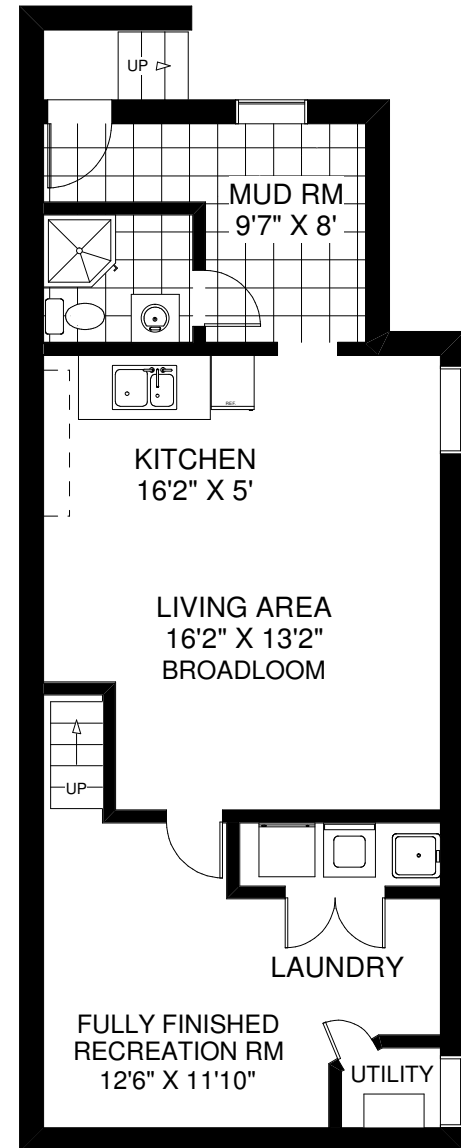

15 MANOR ROAD EAST

JULIE KINNEAR
Sales Representative
Royal LePage Real Estate Services Ltd., Brokerage
(416) 762-8255

MAIN FLOOR
 APPROXIMATELY 799 SQ FT

SECOND FLOOR
 APPROXIMATELY 689 SQ FT

LOWER LEVEL
 APPROXIMATELY 799 SQ FT

Note: Measurements & Calculations are approximate. Provided as a guideline only.