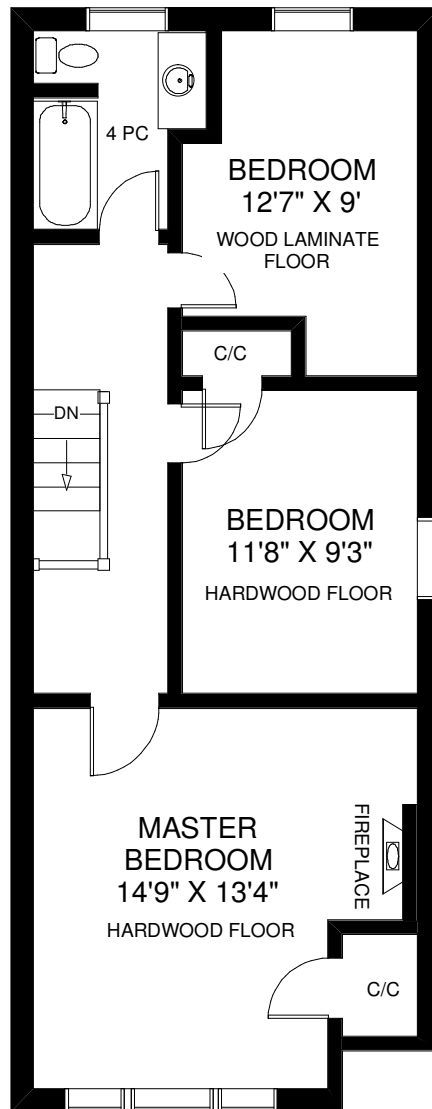

150 MOUNTJOY AVENUE

THE JULIE KINNEAR TEAM
Royal LePage Real Estate Services Ltd.,
Brokerage
(416) 762-8255

MAIN FLOOR
APPROXIMATELY 600 SQ FT

SECOND FLOOR
APPROXIMATELY 620 SQ FT

LOWER FLOOR
APPROXIMATELY 600 SQ FT

Note: Measurements & Calculations are approximate. Provided as a guideline only.