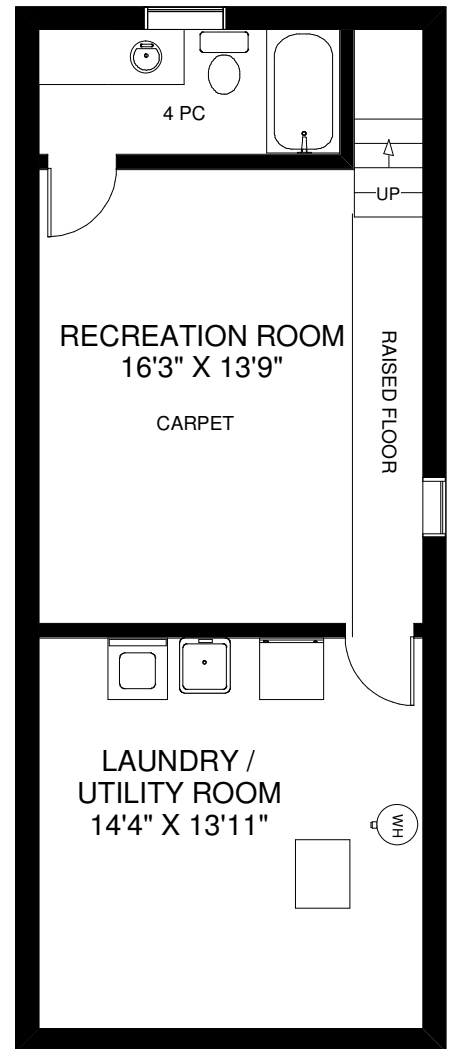

150 MOUNTJOY AVENUE

THE JULIE KINNEAR TEAM
Royal LePage Real Estate Services Ltd.,
Brokerage
(416) 762-8255

MAIN FLOOR
APPROXIMATELY 600 SQ FT

SECOND FLOOR
APPROXIMATELY 620 SQ FT

LOWER FLOOR
APPROXIMATELY 600 SQ FT

Note: Measurements & Calculations are approximate. Provided as a guideline only.