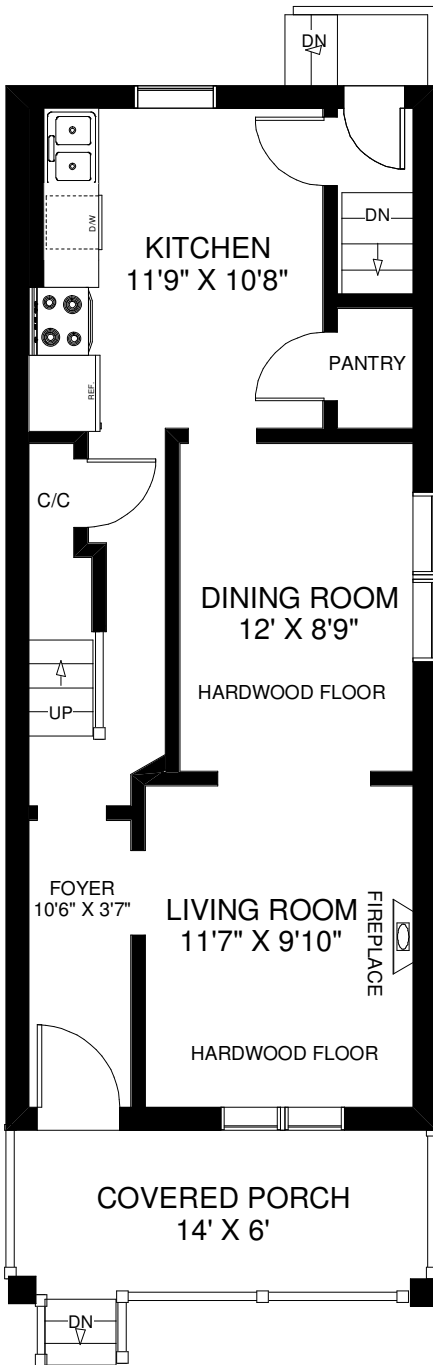

150 MOUNTJOY AVENUE

THE JULIE KINNEAR TEAM
Royal LePage Real Estate Services Ltd.,
Brokerage
(416) 762-8255

MAIN FLOOR
APPROXIMATELY 600 SQ FT

SECOND FLOOR
APPROXIMATELY 620 SQ FT

LOWER FLOOR
APPROXIMATELY 600 SQ FT

Note: Measurements & Calculations are approximate. Provided as a guideline only.