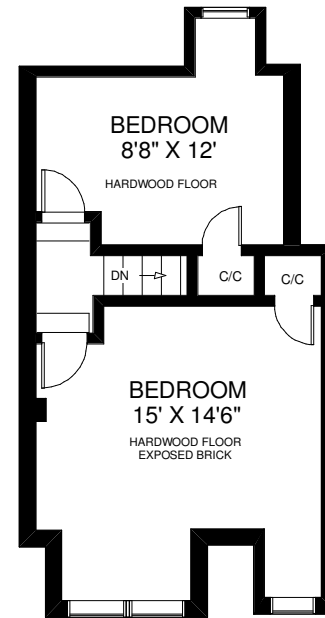

158 BEACONSFIELD AVENUE

THE JULIE KINNEAR TEAM
Keller Williams Neighbourhood Realty
(416) 236-1392

MAIN FLOOR
APPROXIMATELY 800 SQ FT

SECOND FLOOR
APPROXIMATELY 740 SQ FT

THIRD FLOOR
APPROXIMATELY 430 SQ FT

LOWER FLOOR
APPROXIMATELY 760 SQ FT

Note: Measurements & Calculations are approximate. Provided as a guideline only.