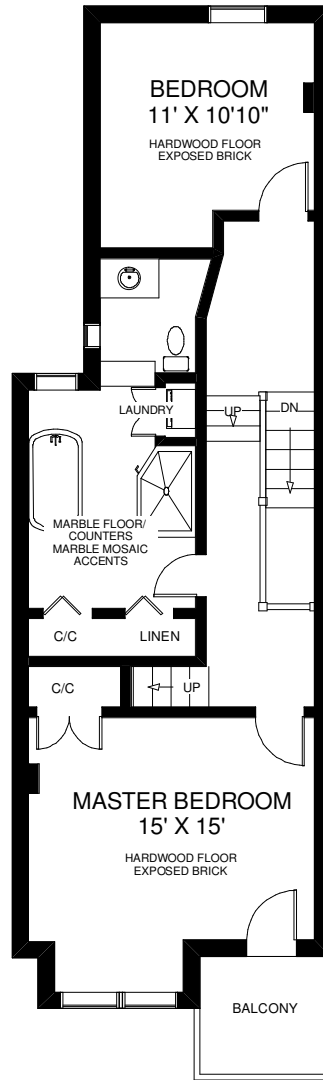

158 BEACONSFIELD AVENUE

THE JULIE KINNEAR TEAM
Keller Williams Neighbourhood Realty
(416) 236-1392

MAIN FLOOR
APPROXIMATELY 800 SQ FT

SECOND FLOOR
APPROXIMATELY 740 SQ FT

THIRD FLOOR
APPROXIMATELY 430 SQ FT

LOWER FLOOR
APPROXIMATELY 760 SQ FT

Note: Measurements & Calculations are approximate. Provided as a guideline only.