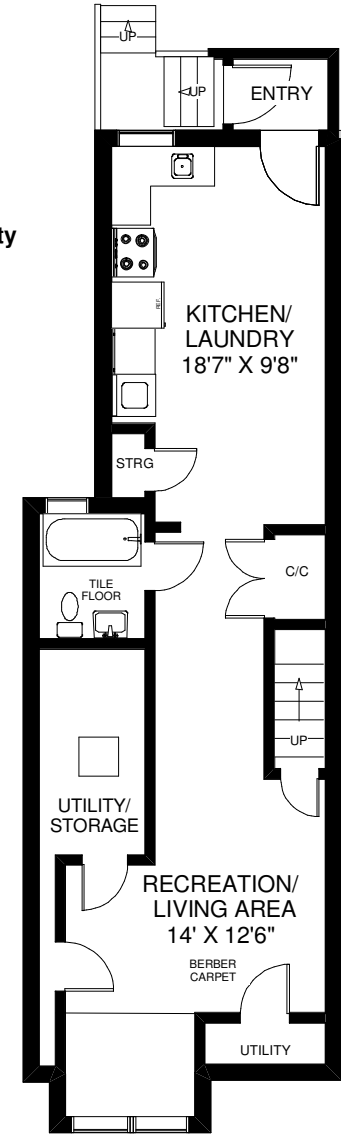

158 BEACONSFIELD AVENUE

THE JULIE KINNEAR TEAM
Keller Williams Neighbourhood Realty
(416) 236-1392

MAIN FLOOR
APPROXIMATELY 800 SQ FT

SECOND FLOOR
APPROXIMATELY 740 SQ FT

THIRD FLOOR
APPROXIMATELY 430 SQ FT

LOWER FLOOR
APPROXIMATELY 760 SQ FT

Note: Measurements & Calculations are approximate. Provided as a guideline only.