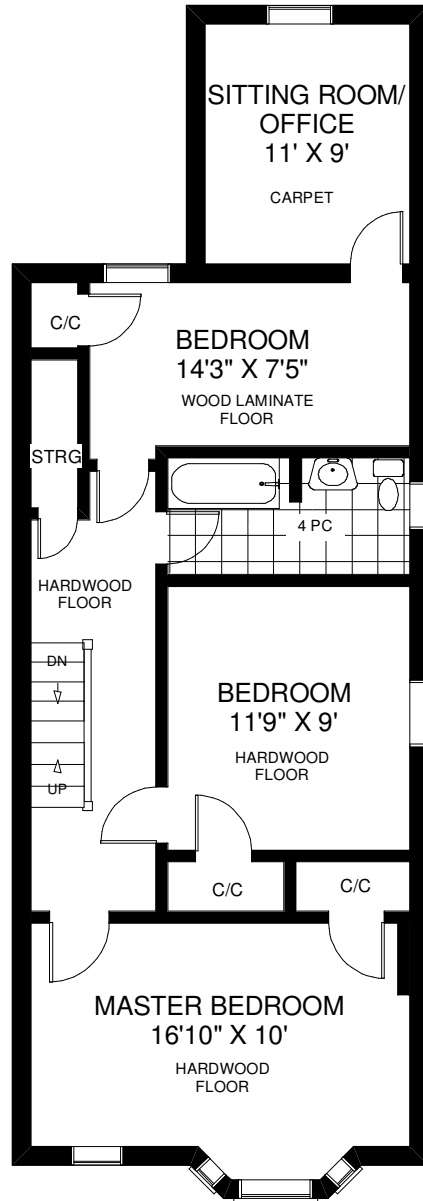

158 ROXTON ROAD

THE JULIE KINNEAR TEAM
Royal LePage Real Estate Services Ltd.,
Brokerage
(416) 762-8255

SECOND FLOOR
 APPROXIMATELY 890 SQ FT

THIRD FLOOR
 APPROXIMATELY 490 SQ FT

LOWER FLOOR
 APPROXIMATELY 750 SQ FT

MAIN FLOOR
 APPROXIMATELY 890 SQ FT

Note: Measurements & Calculations are approximate. Provided as a guideline only.