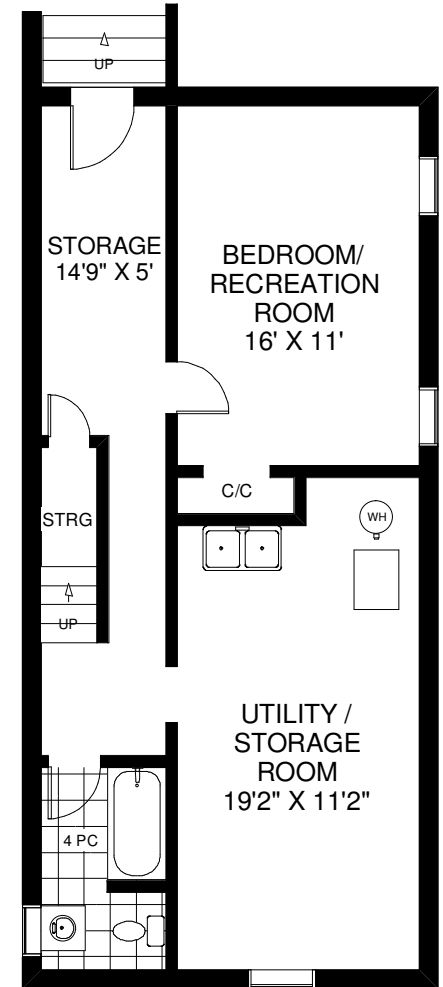

158 ROXTON ROAD

THE JULIE KINNEAR TEAM
Royal LePage Real Estate Services Ltd.,
Brokerage
(416) 762-8255

SECOND FLOOR
 APPROXIMATELY 890 SQ FT

THIRD FLOOR
 APPROXIMATELY 490 SQ FT

LOWER FLOOR
 APPROXIMATELY 750 SQ FT

MAIN FLOOR
 APPROXIMATELY 890 SQ FT

Note: Measurements & Calculations are approximate. Provided as a guideline only.