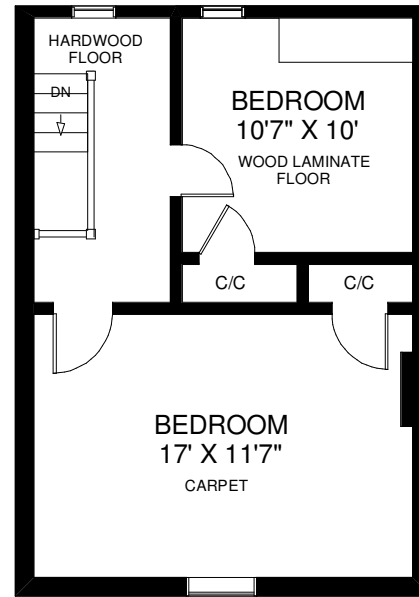

158 ROXTON ROAD

THE JULIE KINNEAR TEAM
Royal LePage Real Estate Services Ltd.,
Brokerage
(416) 762-8255

SECOND FLOOR
 APPROXIMATELY 890 SQ FT

THIRD FLOOR
 APPROXIMATELY 490 SQ FT

LOWER FLOOR
 APPROXIMATELY 750 SQ FT

MAIN FLOOR
 APPROXIMATELY 890 SQ FT

Note: Measurements & Calculations are approximate. Provided as a guideline only.