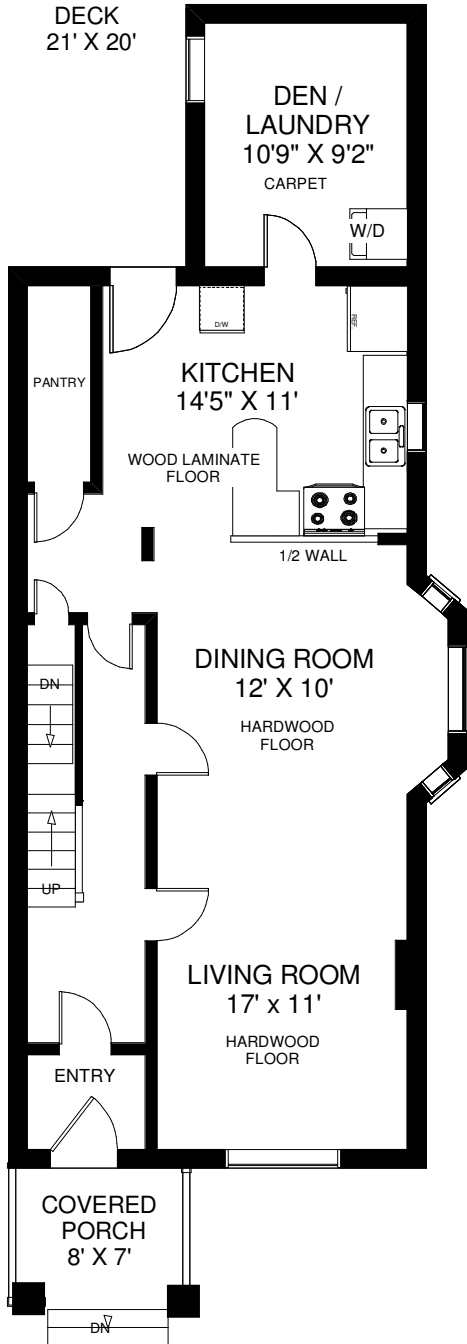

158 ROXTON ROAD

THE JULIE KINNEAR TEAM
Royal LePage Real Estate Services Ltd.,
Brokerage
(416) 762-8255

SECOND FLOOR
 APPROXIMATELY 890 SQ FT

THIRD FLOOR
 APPROXIMATELY 490 SQ FT

LOWER FLOOR
 APPROXIMATELY 750 SQ FT

MAIN FLOOR
 APPROXIMATELY 890 SQ FT

Note: Measurements & Calculations are approximate. Provided as a guideline only.