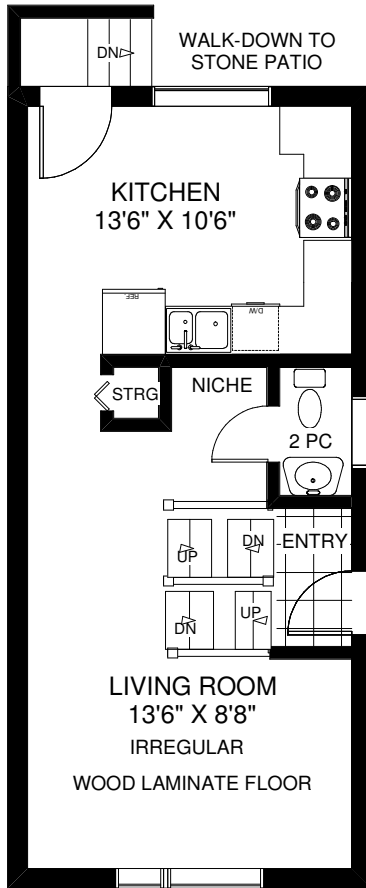

159 HANSON STREET

THE JULIE KINNEAR TEAM
Royal LePage Real Estate Services Ltd.,
Brokerage
(416) 762-8255

MAIN FLOOR
APPROXIMATELY 509 SQ FT

SECOND FLOOR
APPROXIMATELY 509 SQ FT

LOWER FLOOR
APPROXIMATELY 509 SQ FT

FLOOR PLANS BY KIM DORNEY
647-989-6526

Note: Measurements & Calculations are approximate. Provided as a guideline only.