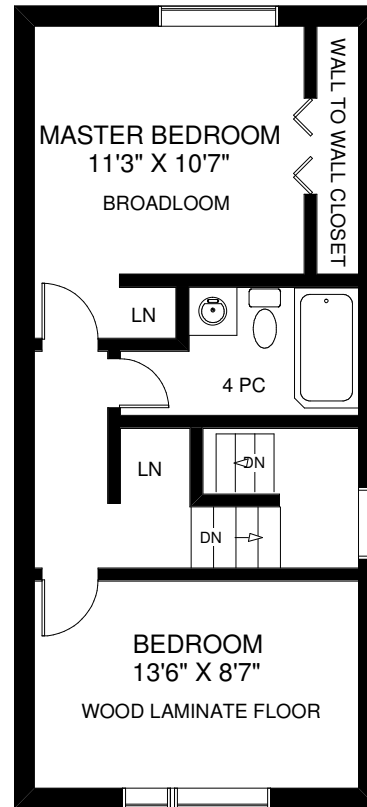

159 HANSON STREET

THE JULIE KINNEAR TEAM
Royal LePage Real Estate Services Ltd.,
Brokerage
(416) 762-8255

MAIN FLOOR
APPROXIMATELY 509 SQ FT

SECOND FLOOR
APPROXIMATELY 509 SQ FT

LOWER FLOOR
APPROXIMATELY 509 SQ FT

FLOOR PLANS BY KIM DORNEY
647-989-6526

Note: Measurements & Calculations are approximate. Provided as a guideline only.