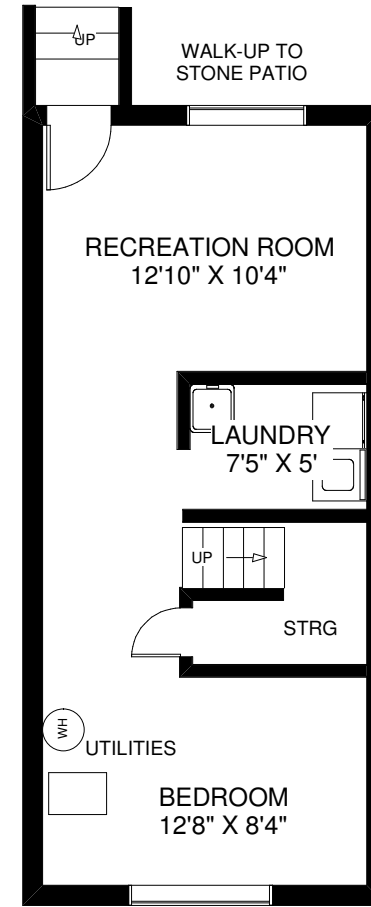

159 HANSON STREET

THE JULIE KINNEAR TEAM
Royal LePage Real Estate Services Ltd.,
Brokerage
(416) 762-8255

MAIN FLOOR
APPROXIMATELY 509 SQ FT

SECOND FLOOR
APPROXIMATELY 509 SQ FT

LOWER FLOOR
APPROXIMATELY 509 SQ FT

FLOOR PLANS BY KIM DORNEY
647-989-6526

Note: Measurements & Calculations are approximate. Provided as a guideline only.