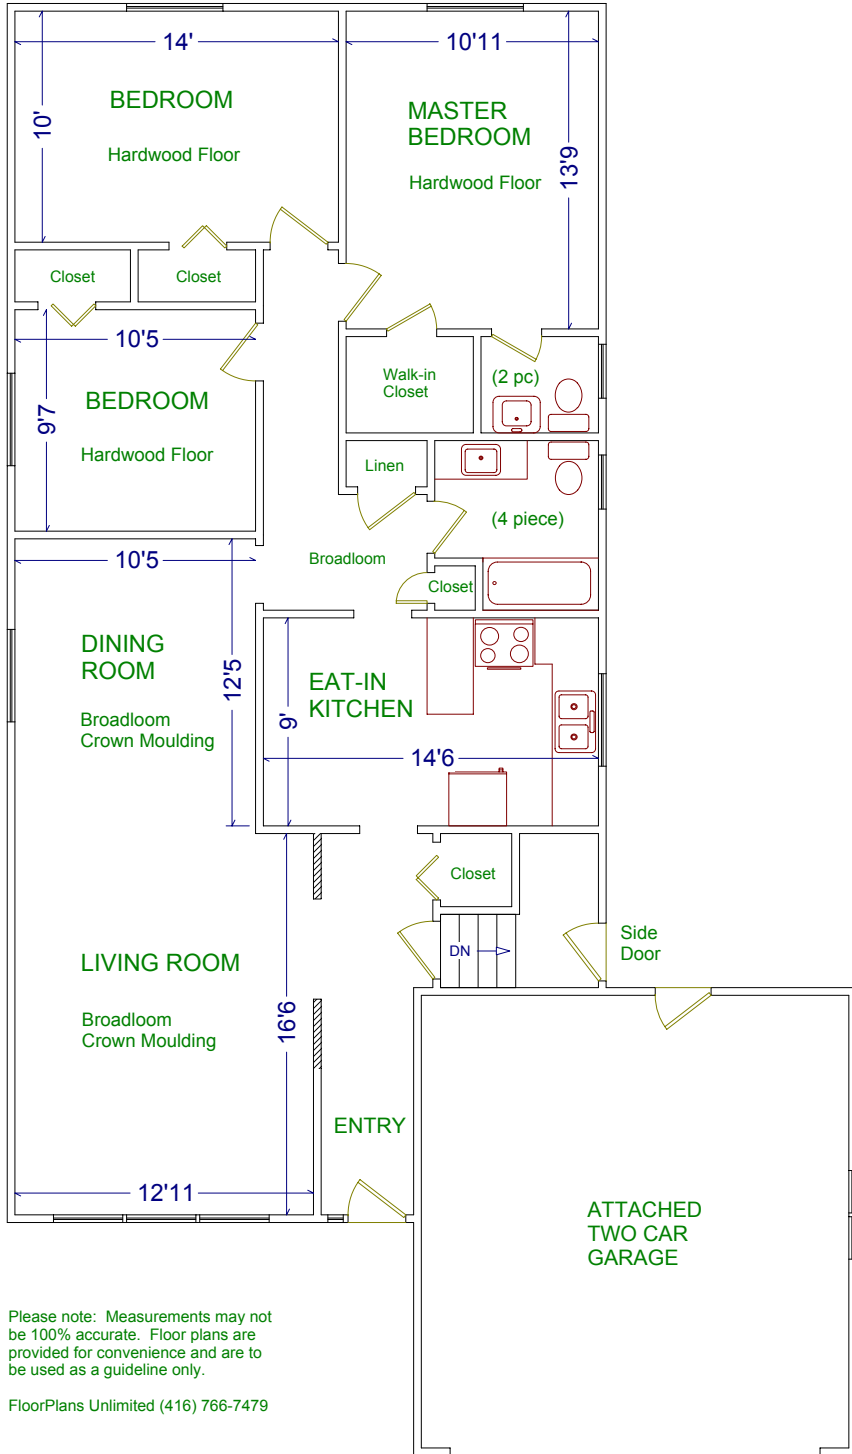

159 KINGSVIEW BLVD

MAIN FLOOR

BASEMENT

JULIE KINNEAR

Sales Representative

(416) 762-8255

Royal LePage Real Estate Services Ltd.

Please note: Measurements may not be 100% accurate. Floor plans are provided for convenience and are to be used as a guideline only.