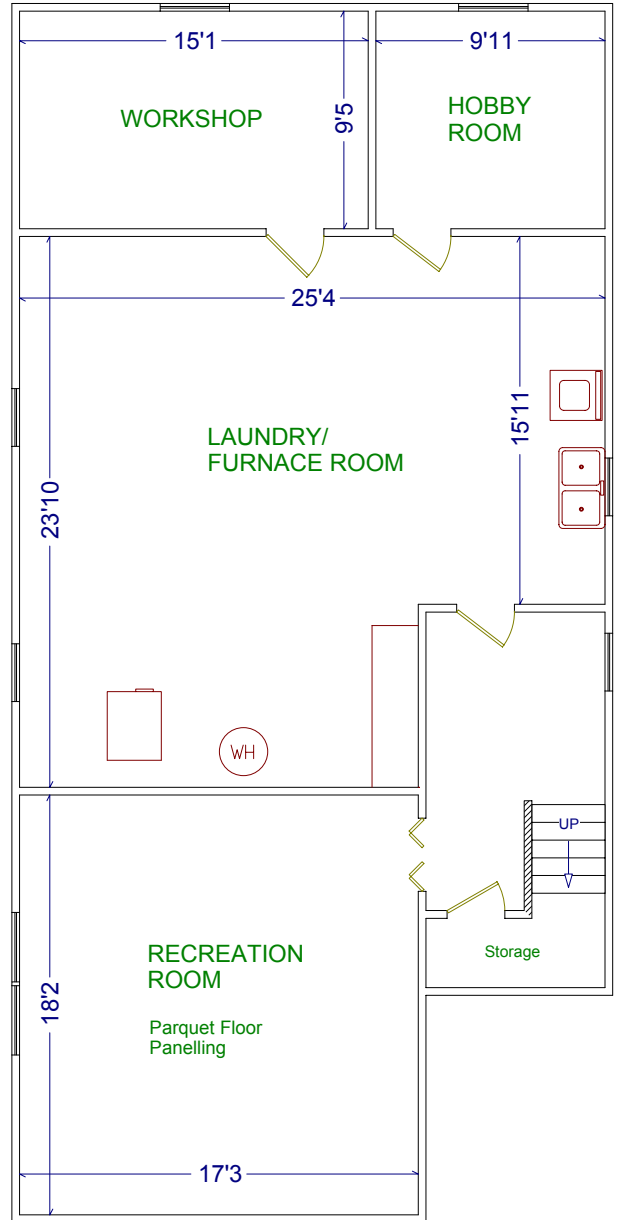

159 KINGSVIEW BLVD

MAIN FLOOR

BASEMENT

JULIE KINNEAR

Sales Representative

(416) 762-8255

Royal LePage Real Estate Services Ltd.

Please note: Measurements may not be 100% accurate. Floor plans are provided for convenience and are to be used as a guideline only.