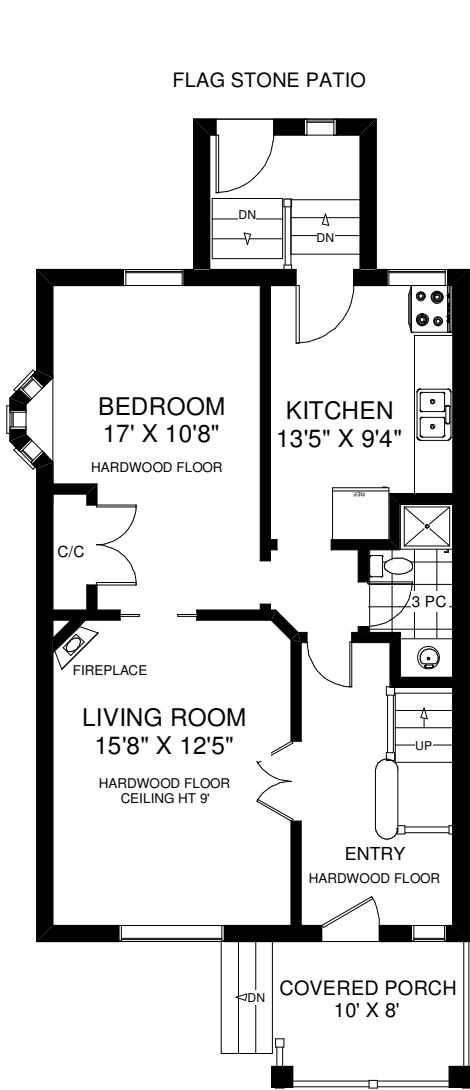

16 CALLENDER STREET

THE JULIE KINNEAR TEAM
Royal LePage Real Estate Services Ltd.,
Brokerage
(416) 762-8255

MAIN FLOOR
APPROXIMATELY 869 SQ FT

SECOND FLOOR
APPROXIMATELY 789 SQ FT

THIRD FLOOR
APPROXIMATELY 569 SQ FT

LOWER FLOOR
APPROXIMATELY 789 SQ FT

Note: Measurements & Calculations are approximate. Provided as a guideline only.