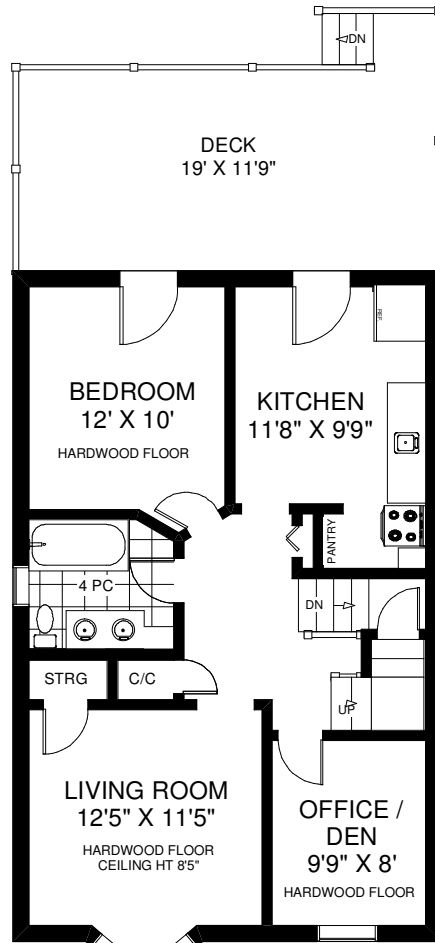

16 CALLENDER STREET

THE JULIE KINNEAR TEAM
Royal LePage Real Estate Services Ltd.,
Brokerage
(416) 762-8255

MAIN FLOOR
APPROXIMATELY 869 SQ FT

SECOND FLOOR
APPROXIMATELY 789 SQ FT

THIRD FLOOR
APPROXIMATELY 569 SQ FT

LOWER FLOOR
APPROXIMATELY 789 SQ FT

Note: Measurements & Calculations are approximate. Provided as a guideline only.