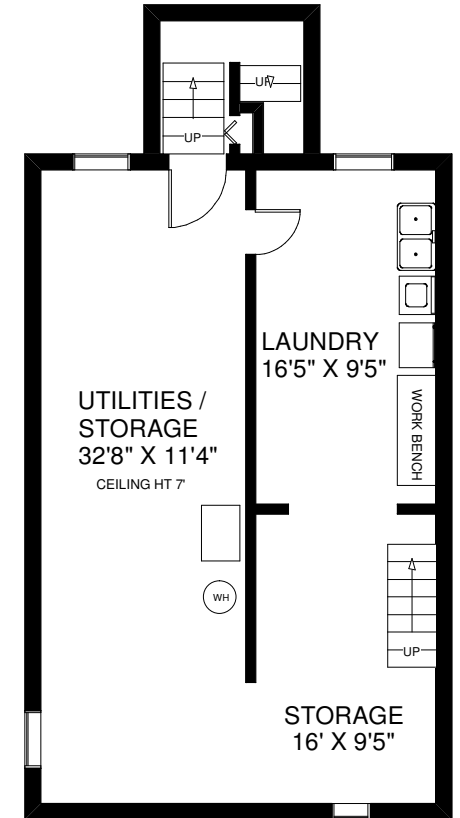

16 CALLENDER STREET

THE JULIE KINNEAR TEAM
Royal LePage Real Estate Services Ltd.,
Brokerage
(416) 762-8255

MAIN FLOOR
APPROXIMATELY 869 SQ FT

SECOND FLOOR
APPROXIMATELY 789 SQ FT

THIRD FLOOR
APPROXIMATELY 569 SQ FT

LOWER FLOOR
APPROXIMATELY 789 SQ FT

Note: Measurements & Calculations are approximate. Provided as a guideline only.