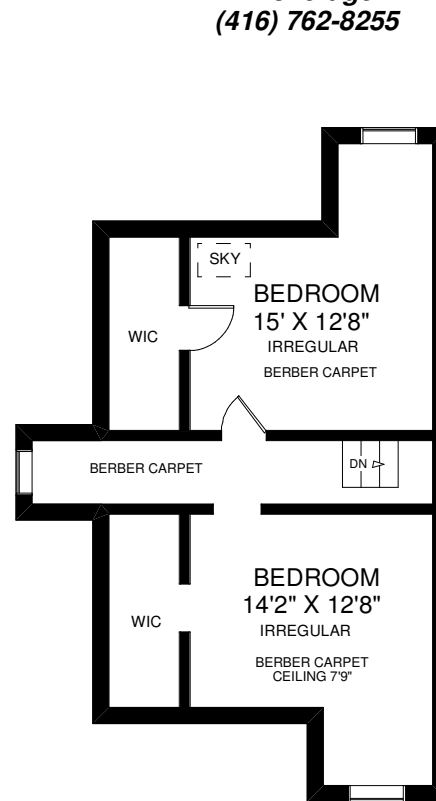

16 CALLENDER STREET

THE JULIE KINNEAR TEAM
Royal LePage Real Estate Services Ltd.,
Brokerage
(416) 762-8255

MAIN FLOOR
APPROXIMATELY 869 SQ FT

SECOND FLOOR
APPROXIMATELY 789 SQ FT

THIRD FLOOR
APPROXIMATELY 569 SQ FT

LOWER FLOOR
APPROXIMATELY 789 SQ FT

Note: Measurements & Calculations are approximate. Provided as a guideline only.