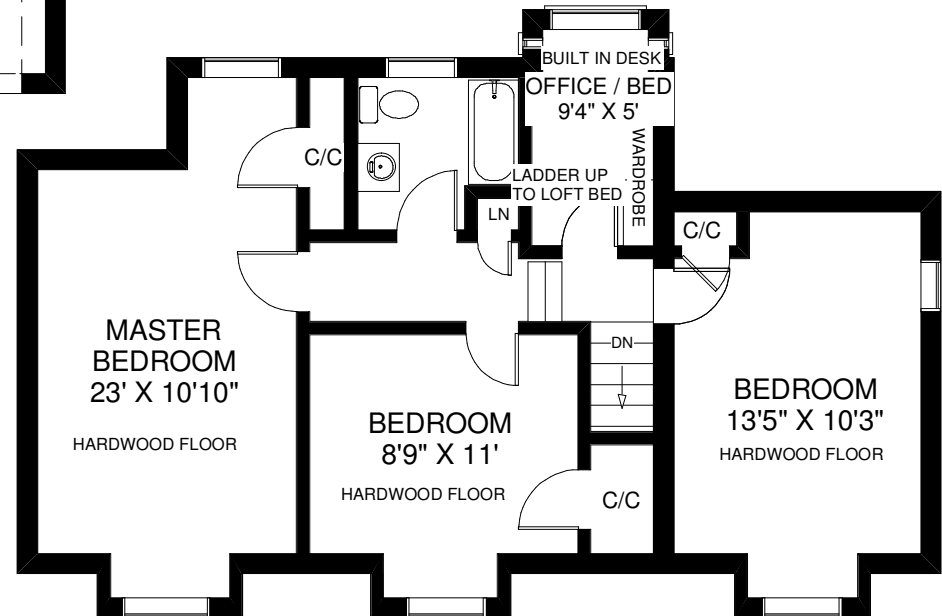

# 163 PRINCE EDWARD DRIVE SOUTH

**MAIN FLOOR**  
APPROXIMATELY 740 SQ FT

THE JULIE KINNEAR TEAM  
Royal LePage Real Estate Services Ltd.,  
Brokerage  
(416) 762-8255

Note: Measurements & Calculations are approximate. Provided as a guideline only.

**LOWER LEVEL**  
APPROXIMATELY 670 SQ FT

**SECOND FLOOR**  
APPROXIMATELY 780 SQ FT