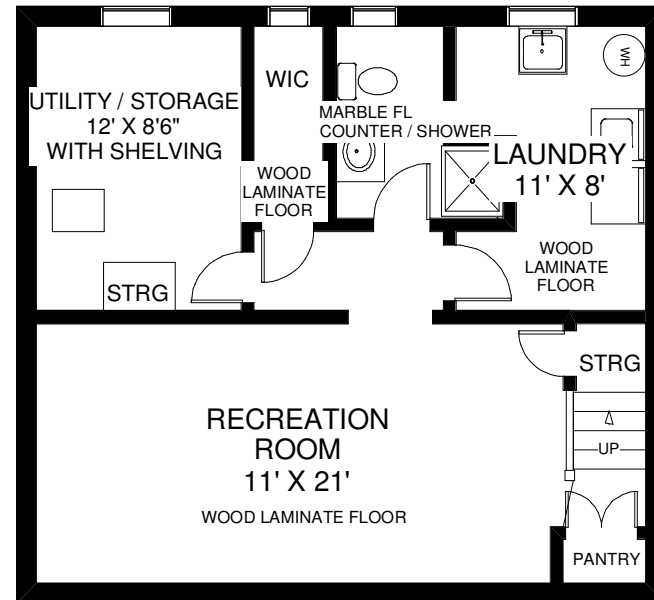

# 163 PRINCE EDWARD DRIVE SOUTH

**MAIN FLOOR**  
APPROXIMATELY 740 SQ FT

THE JULIE KINNEAR TEAM  
Royal LePage Real Estate Services Ltd.,  
Brokerage  
(416) 762-8255

Note: Measurements & Calculations are approximate. Provided as a guideline only.

**LOWER LEVEL**  
APPROXIMATELY 670 SQ FT

**SECOND FLOOR**  
APPROXIMATELY 780 SQ FT