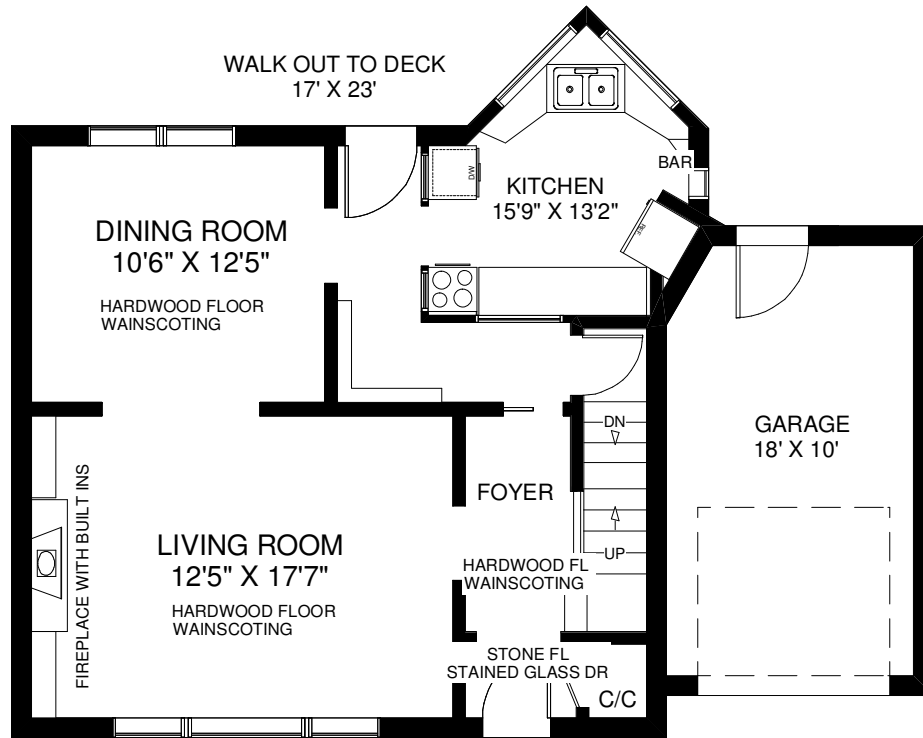

# 163 PRINCE EDWARD DRIVE SOUTH

**MAIN FLOOR**  
APPROXIMATELY 740 SQ FT

THE JULIE KINNEAR TEAM  
Royal LePage Real Estate Services Ltd.,  
Brokerage  
(416) 762-8255

Note: Measurements & Calculations are approximate. Provided as a guideline only.

**LOWER LEVEL**  
APPROXIMATELY 670 SQ FT

**SECOND FLOOR**  
APPROXIMATELY 780 SQ FT