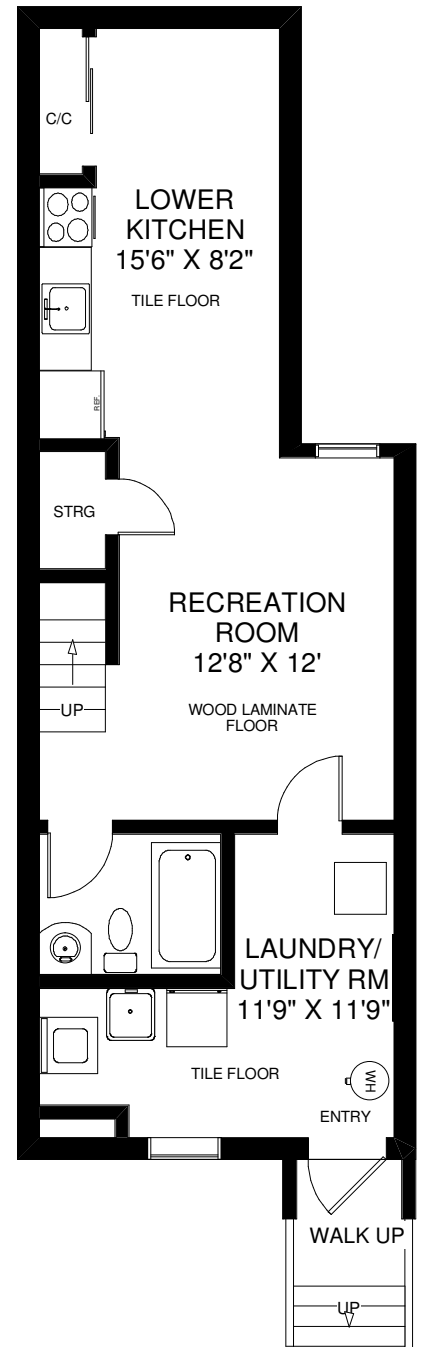

164 GARDEN AVENUE

THE JULIE KINNEAR TEAM
SALES REPRESENTATIVES
Keller Williams Neighbourhood Realty
(416) 236-1392

MAIN FLOOR
APPROXIMATELY 600 SQ FT

SECOND FLOOR
APPROXIMATELY 630 SQ FT

LOWER FLOOR
APPROXIMATELY 600 SQ FT