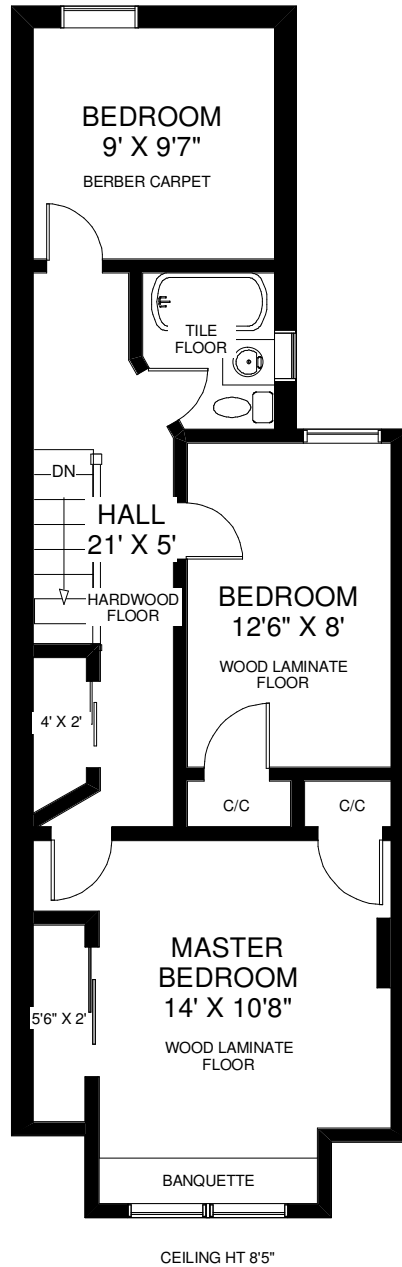

164 GARDEN AVENUE

THE JULIE KINNEAR TEAM
SALES REPRESENTATIVES
Keller Williams Neighbourhood Realty
(416) 236-1392

MAIN FLOOR
APPROXIMATELY 600 SQ FT

SECOND FLOOR
APPROXIMATELY 630 SQ FT

LOWER FLOOR
APPROXIMATELY 600 SQ FT