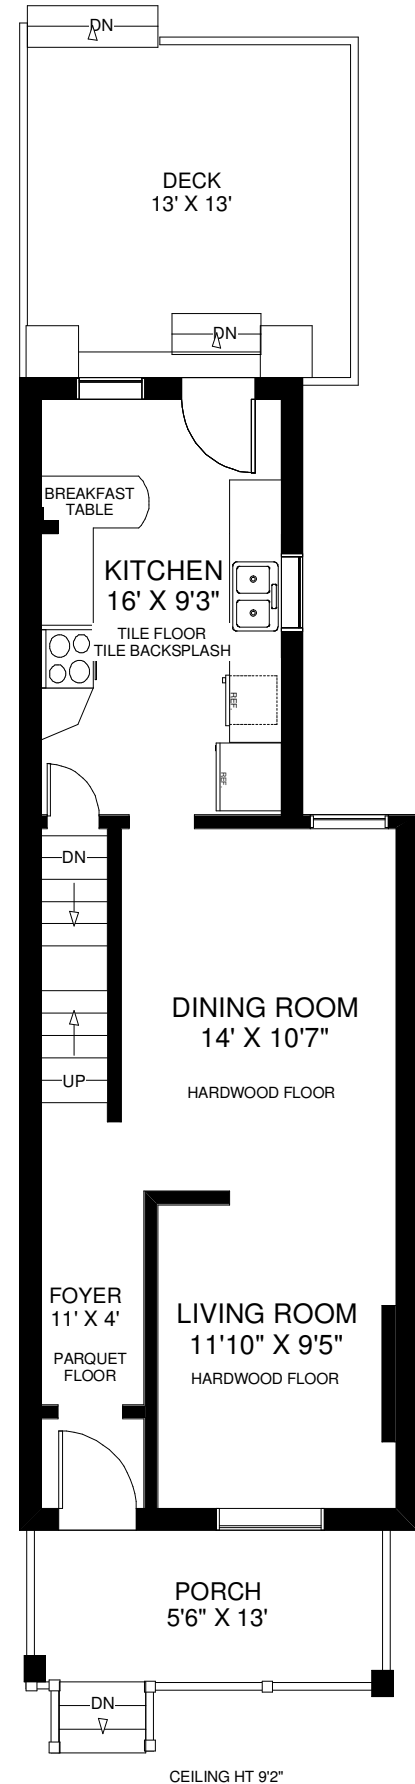

164 GARDEN AVENUE

THE JULIE KINNEAR TEAM
SALES REPRESENTATIVES
Keller Williams Neighbourhood Realty
(416) 236-1392

MAIN FLOOR
APPROXIMATELY 600 SQ FT

SECOND FLOOR
APPROXIMATELY 630 SQ FT

LOWER FLOOR
APPROXIMATELY 600 SQ FT