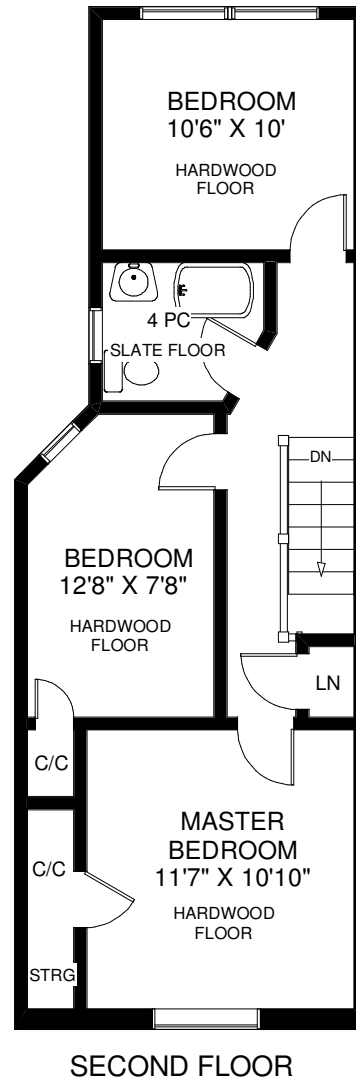

# 1651 GERRARD STREET EAST

**THE JULIE KINNEAR TEAM**  
**Royal LePage Real Estate Services Ltd.,**  
**Brokerage**  
**(416) 762-8255**

Note: Measurements & Calculations are approximate.  
Provided as a guideline only.