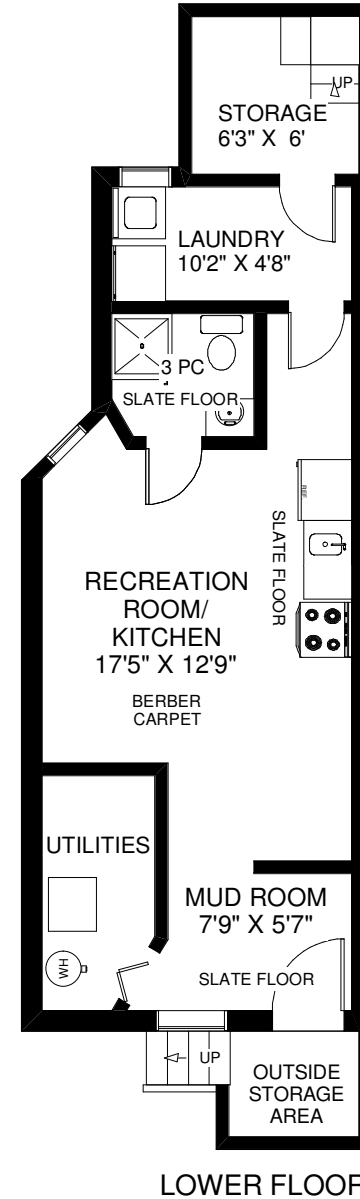

# 1651 GERRARD STREET EAST

**THE JULIE KINNEAR TEAM**  
**Royal LePage Real Estate Services Ltd.,**  
**Brokerage**  
**(416) 762-8255**

Note: Measurements & Calculations are approximate.  
Provided as a guideline only.