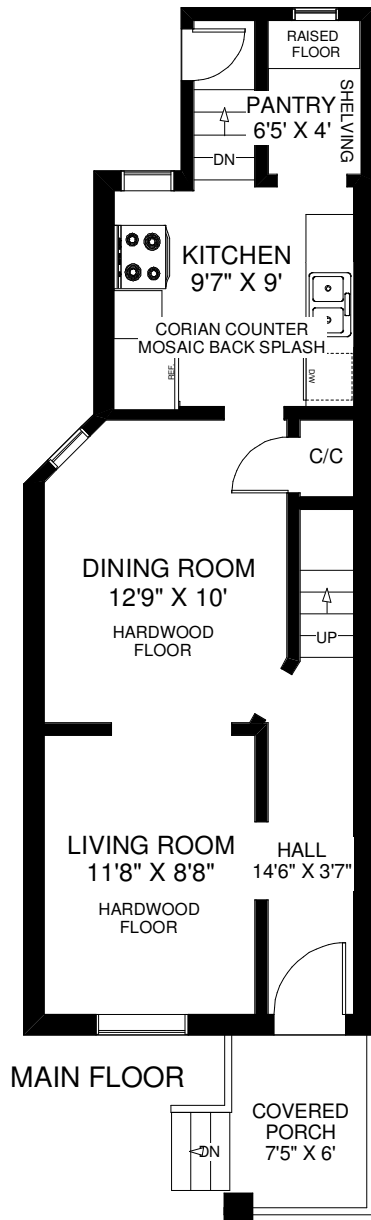

# 1651 GERRARD STREET EAST

**THE JULIE KINNEAR TEAM**  
**Royal LePage Real Estate Services Ltd.,**  
**Brokerage**  
**(416) 762-8255**

Note: Measurements & Calculations are approximate.  
Provided as a guideline only.