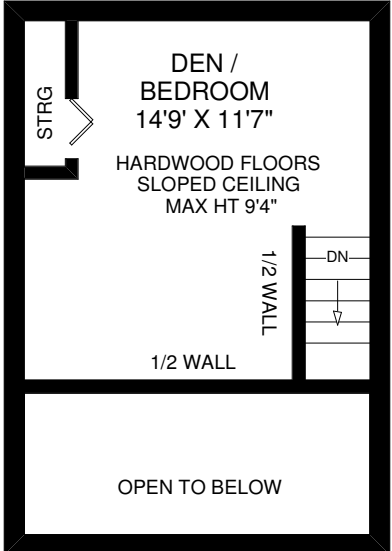

169 DEGRASSI STREET

THE JULIE KINNEAR TEAM
Royal LePage Real Estate Services Ltd.,
Brokerage
(416) 762-8255

MAIN FLOOR
 APPROXIMATELY 569 SQ FT

SECOND FLOOR
 APPROXIMATELY 569 SQ FT

THIRD FLOOR
 APPROXIMATELY 279 SQ FT

LOWER LEVEL
 APPROXIMATELY 299 SQ FT

Note: Measurements & Calculations are approximate. Provided as a guideline only.