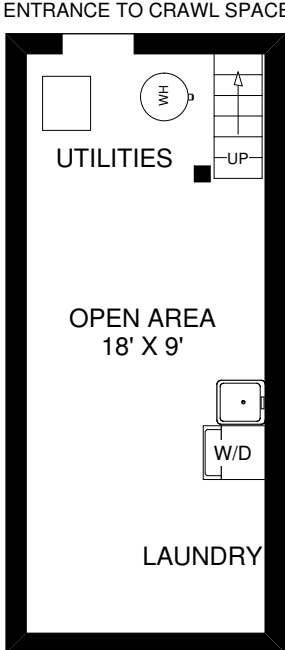

169 DEGRASSI STREET

THE JULIE KINNEAR TEAM
Royal LePage Real Estate Services Ltd.,
Brokerage
(416) 762-8255

MAIN FLOOR
 APPROXIMATELY 569 SQ FT

SECOND FLOOR
 APPROXIMATELY 569 SQ FT

THIRD FLOOR
 APPROXIMATELY 279 SQ FT

LOWER LEVEL
 APPROXIMATELY 299 SQ FT

Note: Measurements & Calculations are approximate. Provided as a guideline only.