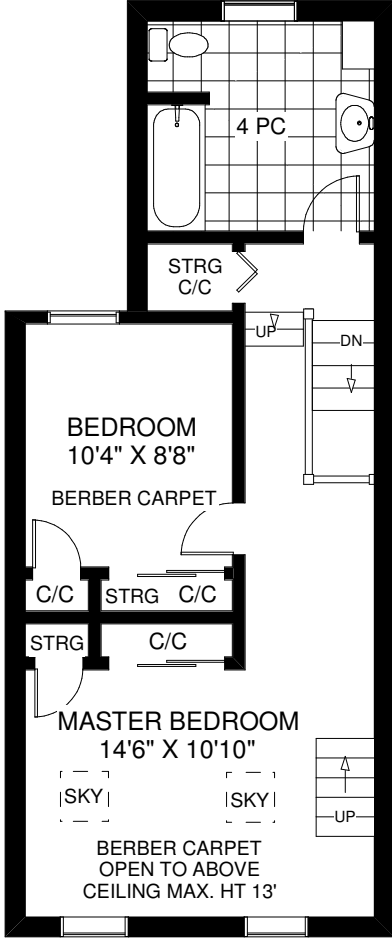

169 DEGRASSI STREET

THE JULIE KINNEAR TEAM
Royal LePage Real Estate Services Ltd.,
Brokerage
(416) 762-8255

MAIN FLOOR
 APPROXIMATELY 569 SQ FT

SECOND FLOOR
 APPROXIMATELY 569 SQ FT

THIRD FLOOR
 APPROXIMATELY 279 SQ FT

LOWER LEVEL
 APPROXIMATELY 299 SQ FT

Note: Measurements & Calculations are approximate. Provided as a guideline only.