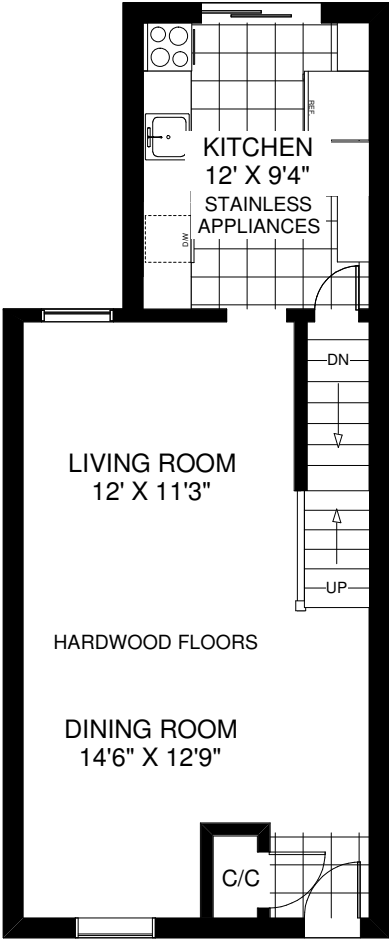

169 DEGRASSI STREET

THE JULIE KINNEAR TEAM
Royal LePage Real Estate Services Ltd.,
Brokerage
(416) 762-8255

MAIN FLOOR
 APPROXIMATELY 569 SQ FT

SECOND FLOOR
 APPROXIMATELY 569 SQ FT

THIRD FLOOR
 APPROXIMATELY 279 SQ FT

LOWER LEVEL
 APPROXIMATELY 299 SQ FT

Note: Measurements & Calculations are approximate. Provided as a guideline only.