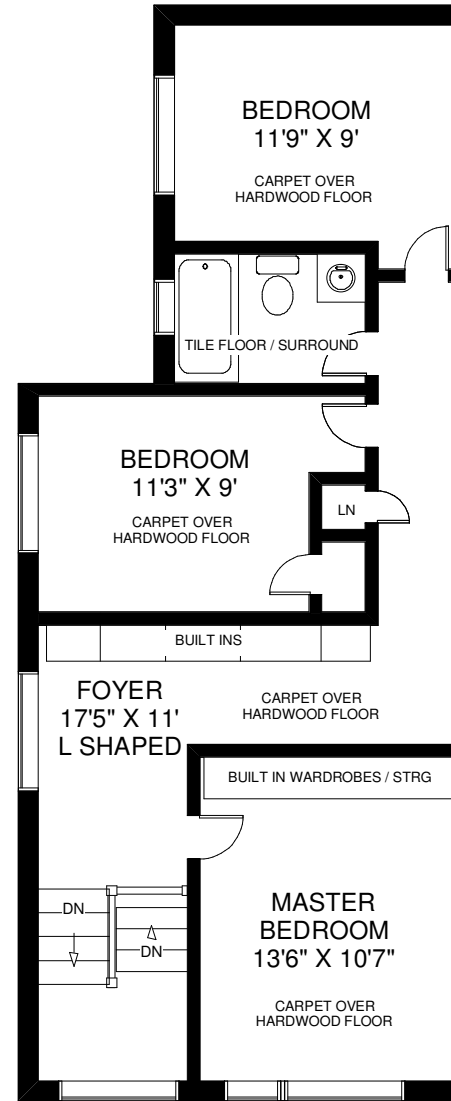

17 SORAUREN AVENUE

THE JULIE KINNEAR TEAM
Sales Representatives
Keller Williams Neighbourhood Realty
(416) 236-1392

CEILING HT 7'10"
MAIN FLOOR
 APPROXIMATELY 765 SQ FT

CEILING HT 8'2"
SECOND FLOOR
 APPROXIMATELY 765 SQ FT

CEILING HT 7'7"
LOWER FLOOR
 APPROXIMATELY 765 SQ FT

Note: Measurements & calculations are approximate. Provided as a guideline only.