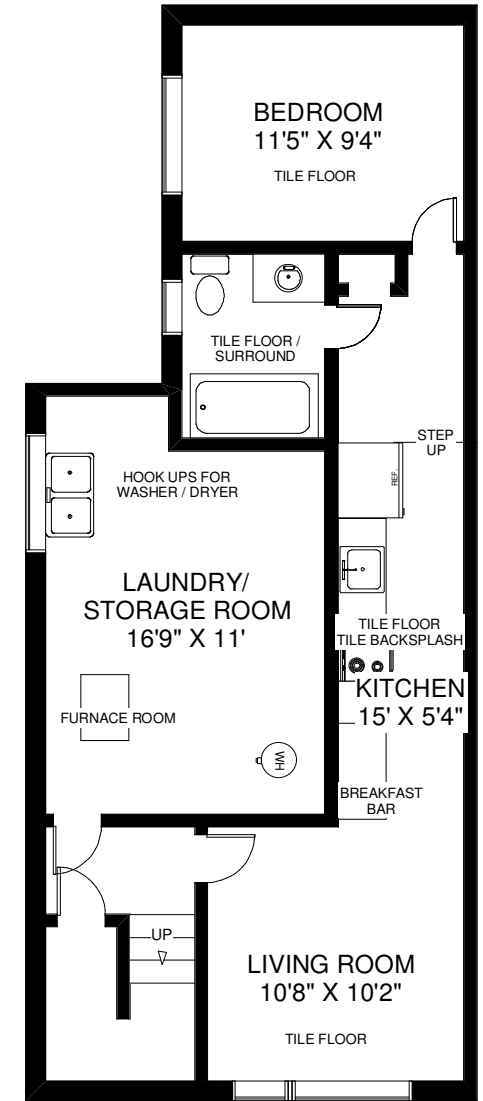

17 SORAUREN AVENUE

THE JULIE KINNEAR TEAM
Sales Representatives
Keller Williams Neighbourhood Realty
(416) 236-1392

CEILING HT 7'10"
MAIN FLOOR
 APPROXIMATELY 765 SQ FT

CEILING HT 8'2"
SECOND FLOOR
 APPROXIMATELY 765 SQ FT

CEILING HT 7'7"
LOWER FLOOR
 APPROXIMATELY 765 SQ FT

Note: Measurements & calculations are approximate. Provided as a guideline only.