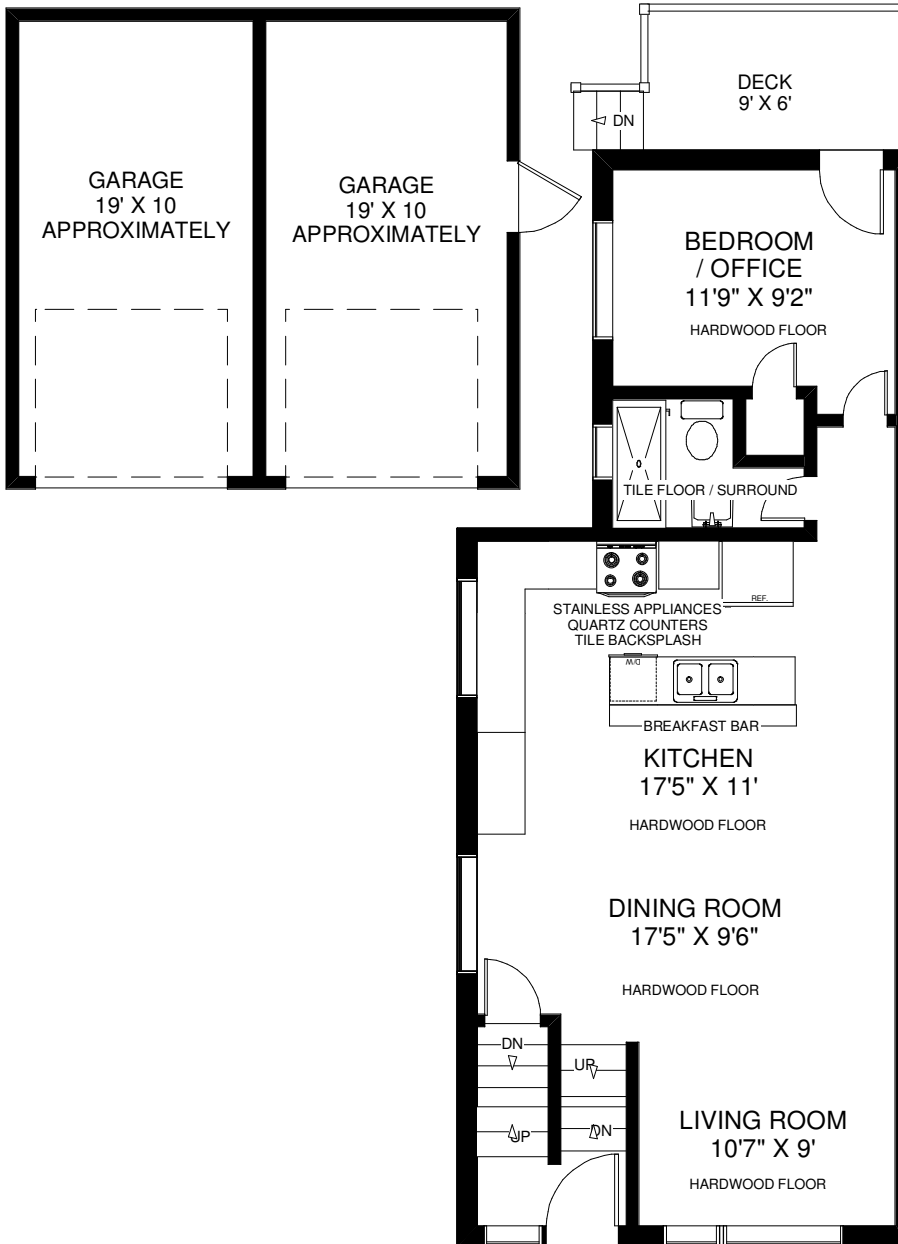

17 SORAUREN AVENUE

THE JULIE KINNEAR TEAM
Sales Representatives
Keller Williams Neighbourhood Realty
(416) 236-1392

CEILING HT 7'10"
MAIN FLOOR
 APPROXIMATELY 765 SQ FT

CEILING HT 8'2"
SECOND FLOOR
 APPROXIMATELY 765 SQ FT

CEILING HT 7'7"
LOWER FLOOR
 APPROXIMATELY 765 SQ FT

Note: Measurements & calculations are approximate. Provided as a guideline only.