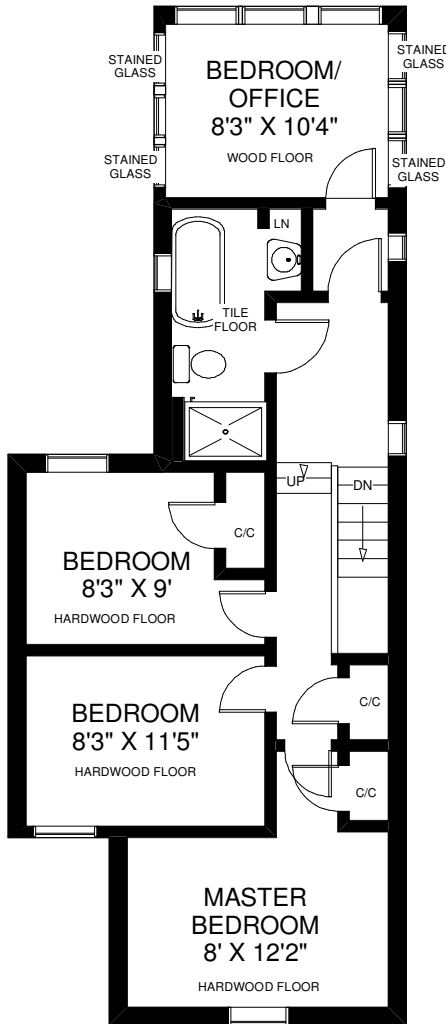

170 COWAN AVENUE

THE JULIE KINNEAR TEAM
Sales Representatives
Keller Williams Neighbourhood
Realty
(416) 236-1392

MAIN FLOOR
APPROXIMATELY 880 SQ FT

SECOND FLOOR
APPROXIMATELY 700 SQ FT

LOWER FLOOR
APPROXIMATELY 680 SQ FT

Note: Measurements & Calculations are approximate.
 Provided as a guideline only.