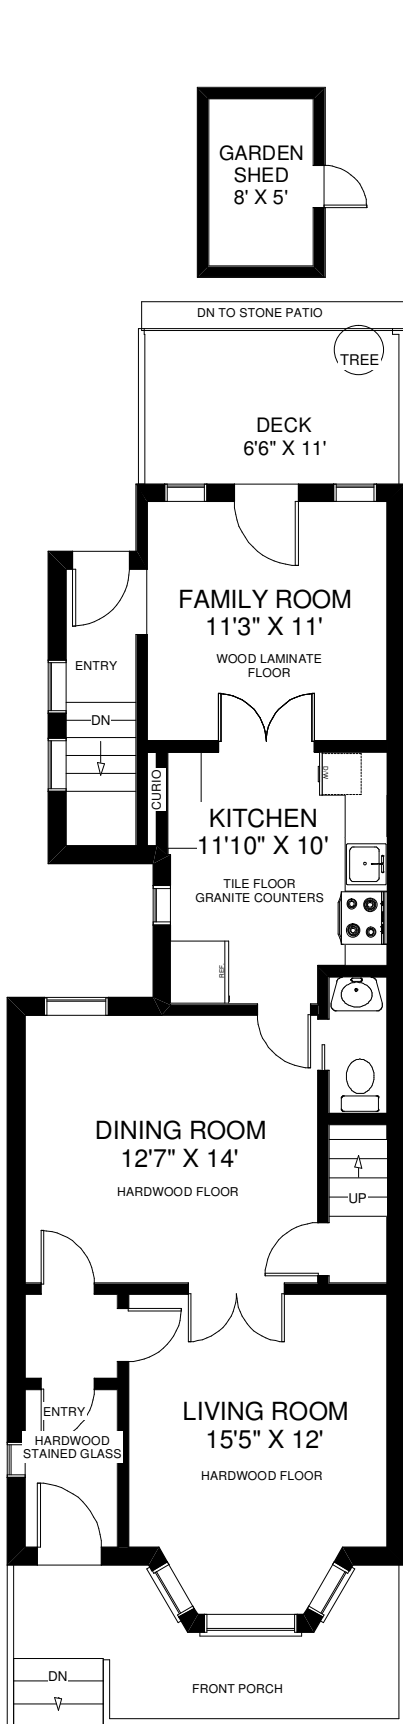

170 COWAN AVENUE

THE JULIE KINNEAR TEAM
Sales Representatives
Keller Williams Neighbourhood
Realty
(416) 236-1392

MAIN FLOOR
APPROXIMATELY 880 SQ FT

SECOND FLOOR
APPROXIMATELY 700 SQ FT

LOWER FLOOR
APPROXIMATELY 680 SQ FT

Note: Measurements & Calculations are approximate.
 Provided as a guideline only.