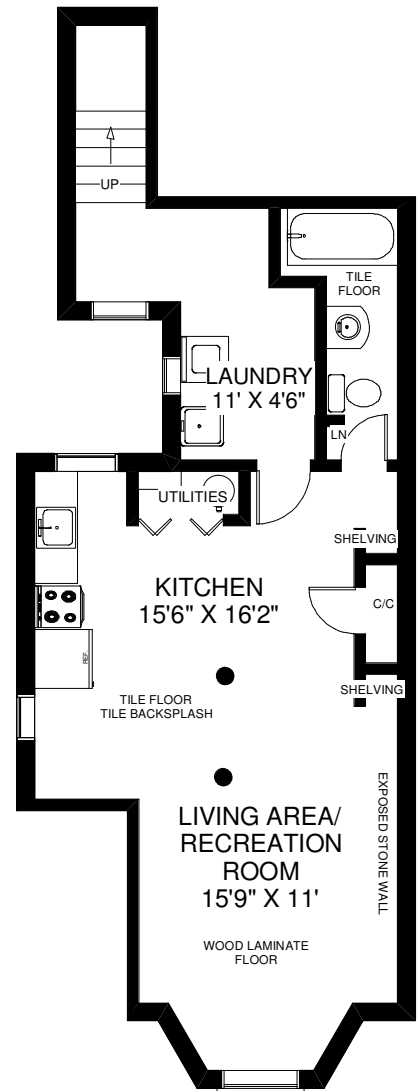

170 COWAN AVENUE

THE JULIE KINNEAR TEAM
Sales Representatives
Keller Williams Neighbourhood
Realty
(416) 236-1392

MAIN FLOOR
APPROXIMATELY 880 SQ FT

SECOND FLOOR
APPROXIMATELY 700 SQ FT

LOWER FLOOR
APPROXIMATELY 680 SQ FT

Note: Measurements & Calculations are approximate.
 Provided as a guideline only.