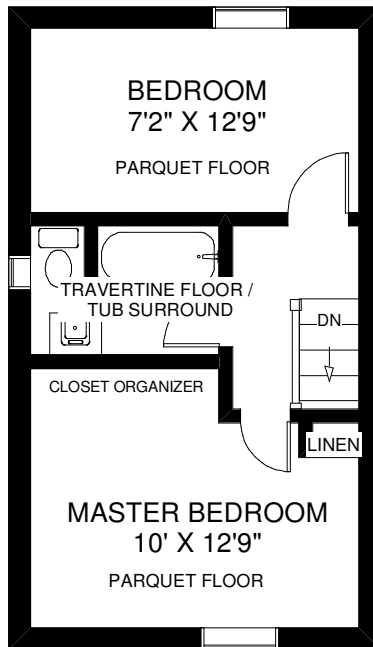

175 MARIA STREET

THE JULIE KINNEAR TEAM
Keller Williams Neighbourhood Realty
(416) 236-1392

MAIN FLOOR
APPROXIMATELY 600 SQ FT

SECOND FLOOR
APPROXIMATELY 350 SQ FT

LOWER FLOOR
APPROXIMATELY 350 SQ FT

GARAGE
22'5" X 11'

Note: Measurements & Calculations are approximate. Provided as a guideline only.