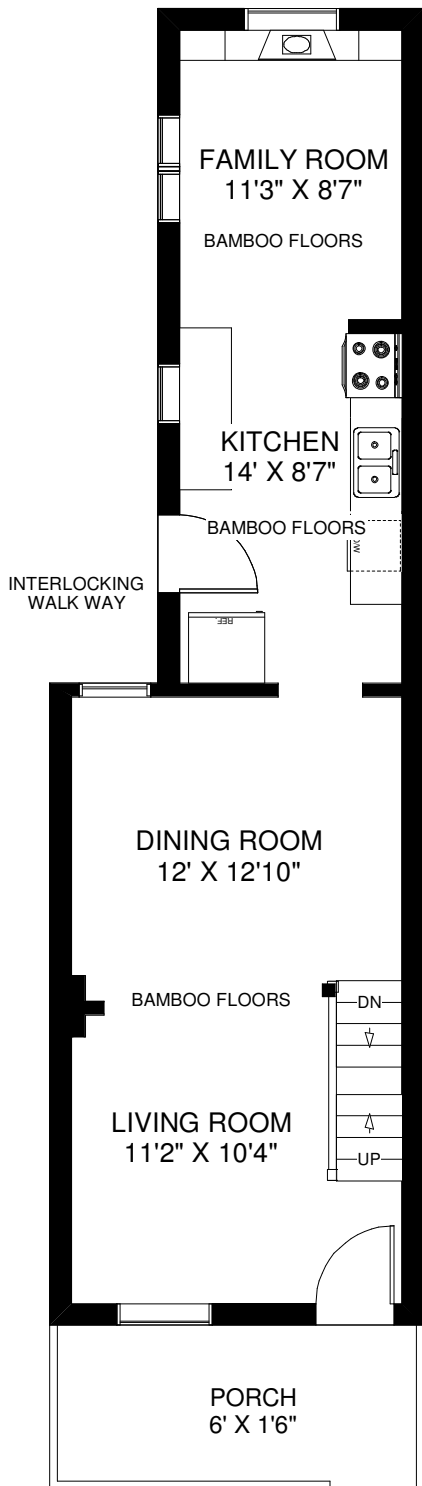

175 MARIA STREET

THE JULIE KINNEAR TEAM
Keller Williams Neighbourhood Realty
(416) 236-1392

MAIN FLOOR
APPROXIMATELY 600 SQ FT

SECOND FLOOR
APPROXIMATELY 350 SQ FT

LOWER FLOOR
APPROXIMATELY 350 SQ FT

GARAGE
22'5" X 11'

Note: Measurements & Calculations are approximate. Provided as a guideline only.