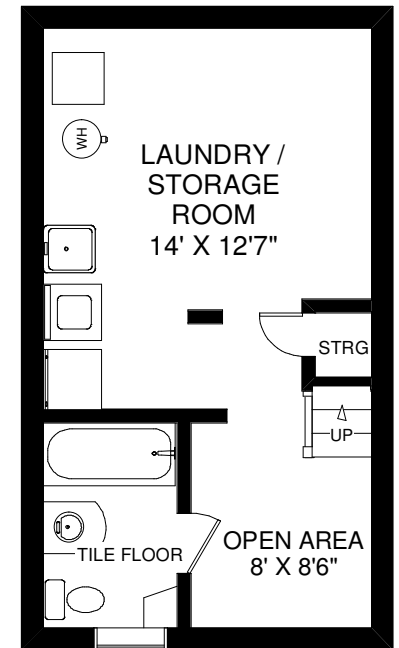

175 MARIA STREET

THE JULIE KINNEAR TEAM
Keller Williams Neighbourhood Realty
(416) 236-1392

MAIN FLOOR
APPROXIMATELY 600 SQ FT

SECOND FLOOR
APPROXIMATELY 350 SQ FT

LOWER FLOOR
APPROXIMATELY 350 SQ FT

GARAGE
22'5" X 11'

Note: Measurements & Calculations are approximate. Provided as a guideline only.