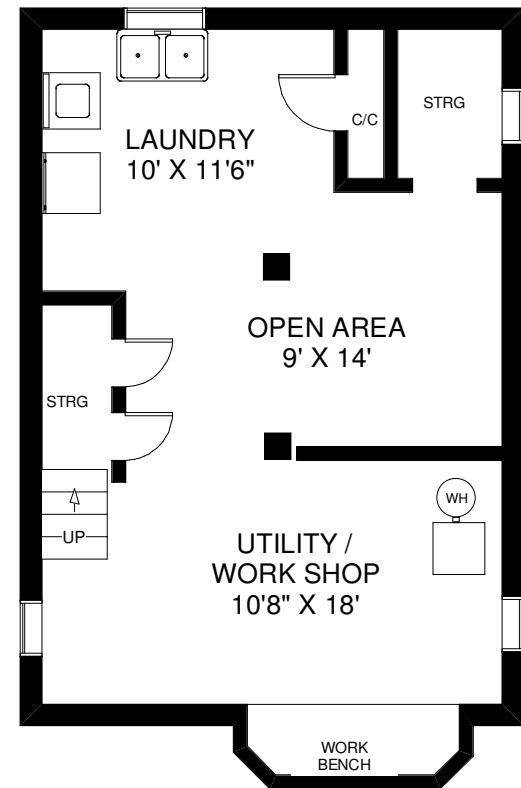

MAIN FLOOR
 APPROXIMATELY 560 SQ FT

182 MCRAE DRIVE

SECOND FLOOR
 APPROXIMATELY 535 SQ FT

THE JULIE KINNEAR TEAM
 Sales Representatives
 Keller Williams Neighbourhood Realty
 (416) 236-1392

LOWER FLOOR
 APPROXIMATELY 560 SQ FT

Note: Measurements & Calculations are approximate.
 Provided as a guideline only.