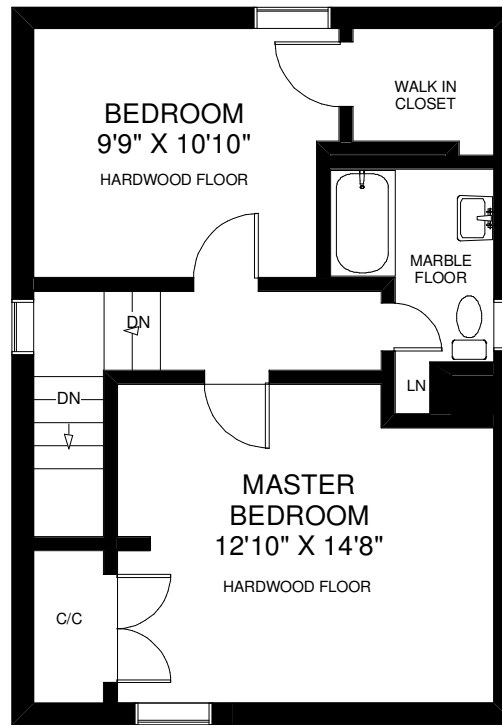

MAIN FLOOR
 APPROXIMATELY 560 SQ FT

182 MCRAE DRIVE

SECOND FLOOR
 APPROXIMATELY 535 SQ FT

THE JULIE KINNEAR TEAM
 Sales Representatives
 Keller Williams Neighbourhood Realty
 (416) 236-1392

LOWER FLOOR
 APPROXIMATELY 560 SQ FT

Note: Measurements & Calculations are approximate.
 Provided as a guideline only.