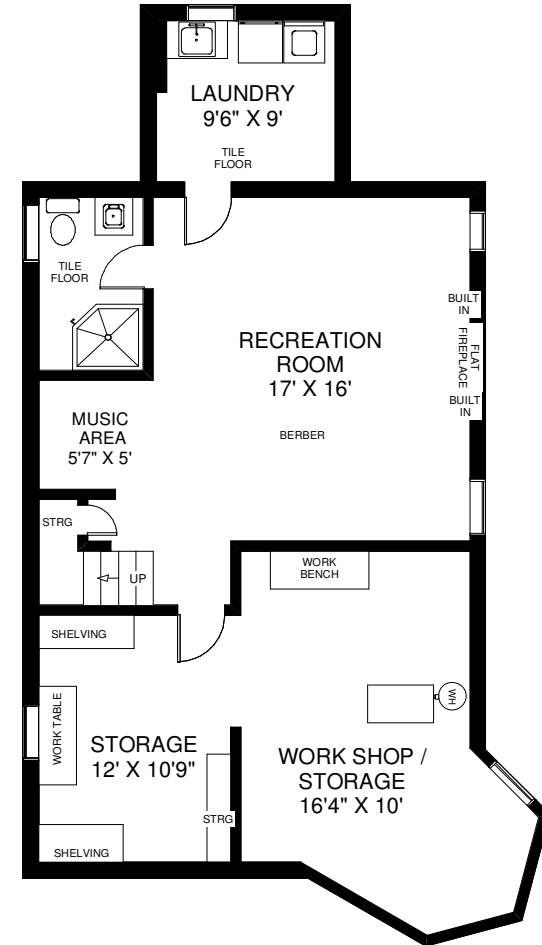

186 INDIAN ROAD

THE JULIE KINNEAR TEAM
Sales Representatives
Keller Williams Neighbourhood Realty
(416) 236-1392

CEILING HT 9'
MAIN FLOOR
 APPROXIMATELY 1,150 SQ FT

CEILING HT 8'5"
SECOND FLOOR
 APPROXIMATELY 1,150 SQ FT

THIRD FLOOR
 APPROXIMATELY 630 SQ FT

CEILING HT 6'5"
LOWER FLOOR
 APPROXIMATELY 1,055 SQ FT

Note: Measurements & Calculations are approximate. Provided as a guideline only.