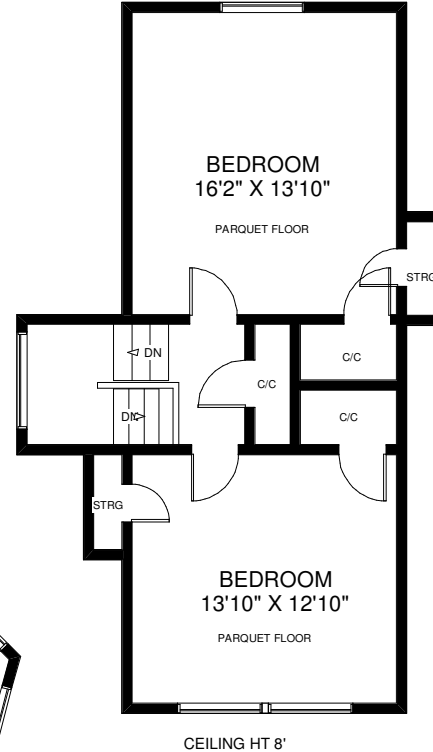

186 INDIAN ROAD

THE JULIE KINNEAR TEAM
Sales Representatives
Keller Williams Neighbourhood Realty
(416) 236-1392

CEILING HT 9'
MAIN FLOOR
 APPROXIMATELY 1,150 SQ FT

CEILING HT 8'5"
SECOND FLOOR
 APPROXIMATELY 1,150 SQ FT

THIRD FLOOR
 APPROXIMATELY 630 SQ FT

CEILING HT 6'5"
LOWER FLOOR
 APPROXIMATELY 1,055 SQ FT

Note: Measurements & Calculations are approximate. Provided as a guideline only.