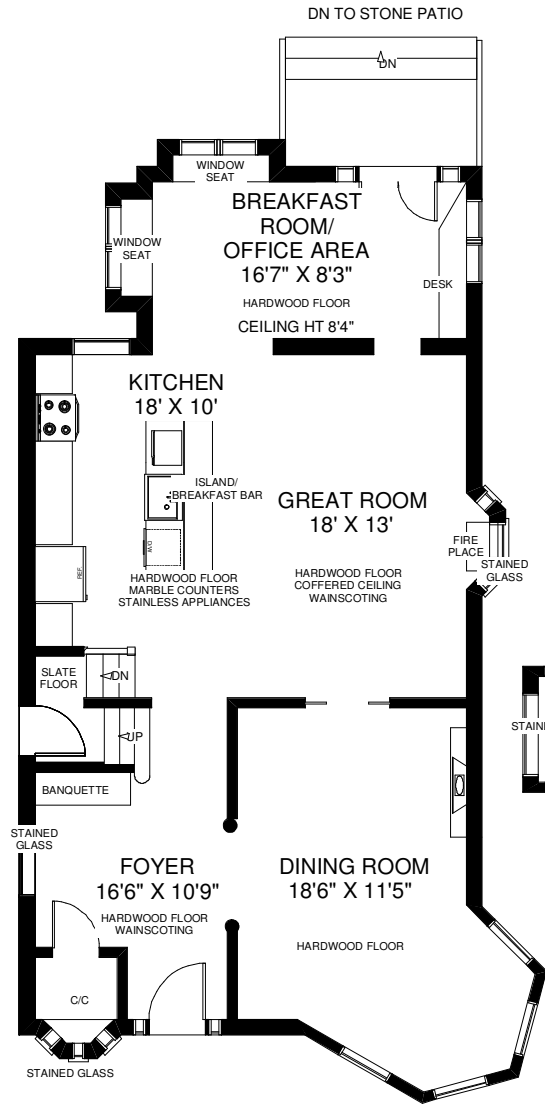

186 INDIAN ROAD

THE JULIE KINNEAR TEAM
Sales Representatives
Keller Williams Neighbourhood Realty
(416) 236-1392

CEILING HT 9'
MAIN FLOOR
 APPROXIMATELY 1,150 SQ FT

CEILING HT 8'5"
SECOND FLOOR
 APPROXIMATELY 1,150 SQ FT

THIRD FLOOR
 APPROXIMATELY 630 SQ FT

CEILING HT 6'5"
LOWER FLOOR
 APPROXIMATELY 1,055 SQ FT

Note: Measurements & Calculations are approximate. Provided as a guideline only.