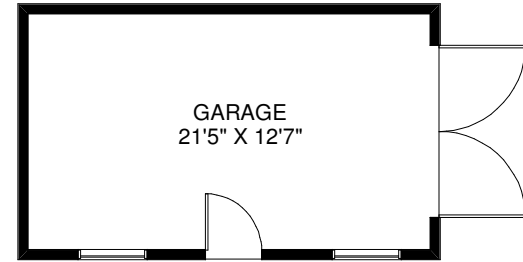

186 INDIAN ROAD

THE JULIE KINNEAR TEAM
Sales Representatives
Keller Williams Neighbourhood Realty
(416) 236-1392

CEILING HT 9'
MAIN FLOOR
 APPROXIMATELY 1,150 SQ FT

CEILING HT 8'5"
SECOND FLOOR
 APPROXIMATELY 1,150 SQ FT

THIRD FLOOR
 APPROXIMATELY 630 SQ FT

CEILING HT 6'5"
LOWER FLOOR
 APPROXIMATELY 1,055 SQ FT

Note: Measurements & Calculations are approximate. Provided as a guideline only.