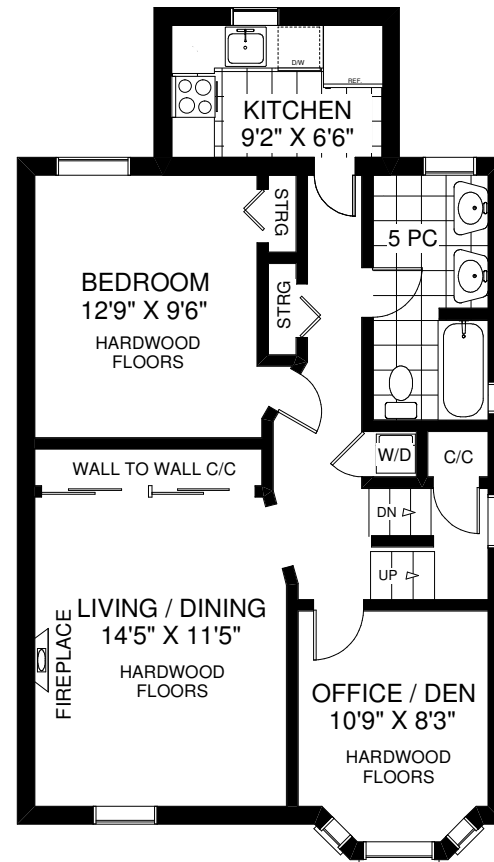

186 MAVETY STREET

THE JULIE KINNEAR TEAM
Royal LePage Real Estate Services Ltd.,
Brokerage
(416) 762-8255

MAIN FLOOR APARTMENT

MAIN FLOOR
 APPROXIMATELY 839 SQ FT

LOWER LEVEL APARTMENT

LOWER LEVEL
 APPROXIMATELY 789 SQ FT

SECOND / THIRD FLOOR APARTMENT

SECOND FLOOR
 APPROXIMATELY 809 SQ FT

THIRD FLOOR
 APPROXIMATELY 489 SQ FT

FLOOR PLANS BY KIM DORNEY
 647-989-6526

Note: Measurements & Calculations are approximate. Provided as a guideline only.