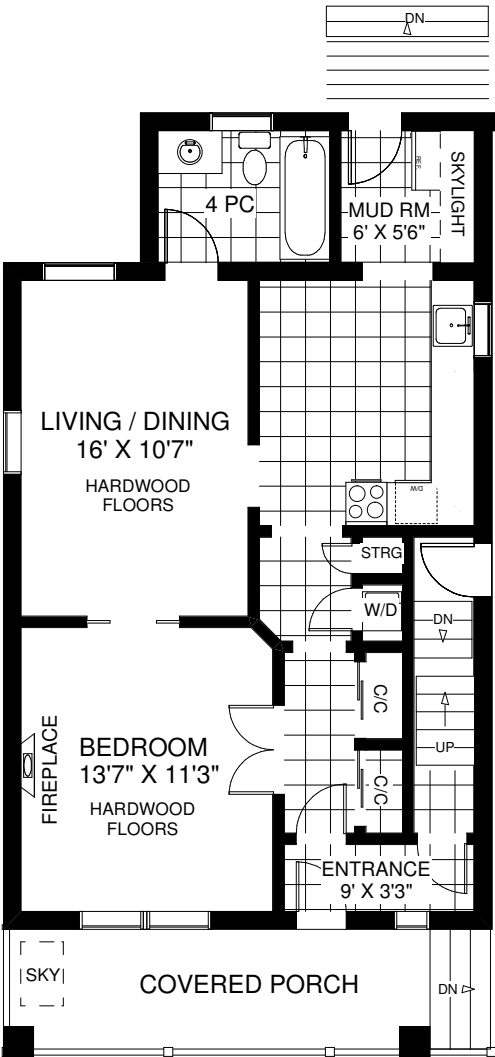

186 MAVETY STREET

THE JULIE KINNEAR TEAM
Royal LePage Real Estate Services Ltd.,
Brokerage
(416) 762-8255

MAIN FLOOR APARTMENT

MAIN FLOOR
 APPROXIMATELY 839 SQ FT

LOWER LEVEL APARTMENT

LOWER LEVEL
 APPROXIMATELY 789 SQ FT

SECOND / THIRD FLOOR APARTMENT

SECOND FLOOR
 APPROXIMATELY 809 SQ FT

THIRD FLOOR
 APPROXIMATELY 489 SQ FT

FLOOR PLANS BY KIM DORNEY
 647-989-6526

Note: Measurements & Calculations are approximate. Provided as a guideline only.