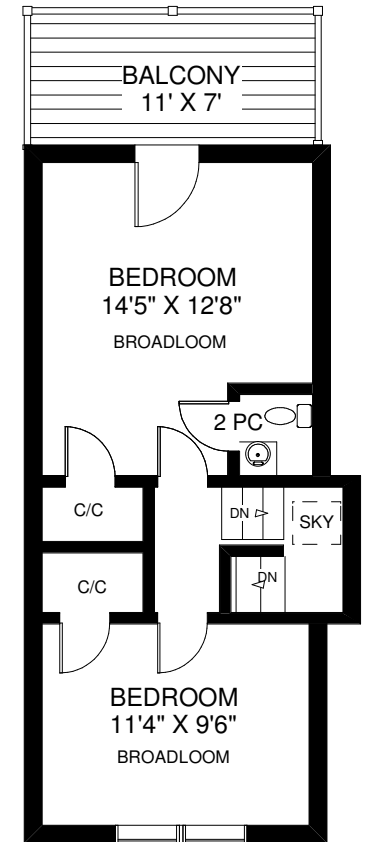

186 MAVETY STREET

THE JULIE KINNEAR TEAM
Royal LePage Real Estate Services Ltd.,
Brokerage
(416) 762-8255

MAIN FLOOR APARTMENT

MAIN FLOOR
 APPROXIMATELY 839 SQ FT

LOWER LEVEL APARTMENT

LOWER LEVEL
 APPROXIMATELY 789 SQ FT

SECOND / THIRD FLOOR APARTMENT

SECOND FLOOR
 APPROXIMATELY 809 SQ FT

THIRD FLOOR
 APPROXIMATELY 489 SQ FT

FLOOR PLANS BY KIM DORNEY
 647-989-6526

Note: Measurements & Calculations are approximate. Provided as a guideline only.