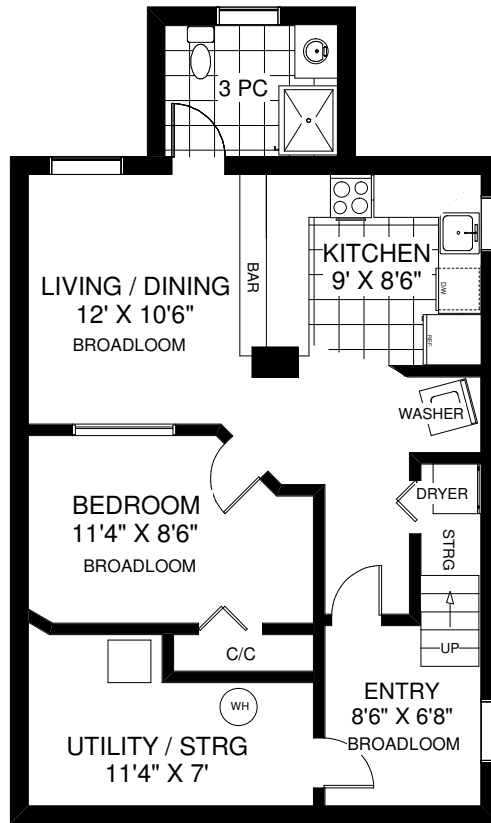

186 MAVETY STREET

THE JULIE KINNEAR TEAM
Royal LePage Real Estate Services Ltd.,
Brokerage
(416) 762-8255

MAIN FLOOR APARTMENT

MAIN FLOOR
 APPROXIMATELY 839 SQ FT

LOWER LEVEL APARTMENT

LOWER LEVEL
 APPROXIMATELY 789 SQ FT

SECOND / THIRD FLOOR APARTMENT

SECOND FLOOR
 APPROXIMATELY 809 SQ FT

THIRD FLOOR
 APPROXIMATELY 489 SQ FT

FLOOR PLANS BY KIM DORNEY
 647-989-6526

Note: Measurements & Calculations are approximate. Provided as a guideline only.