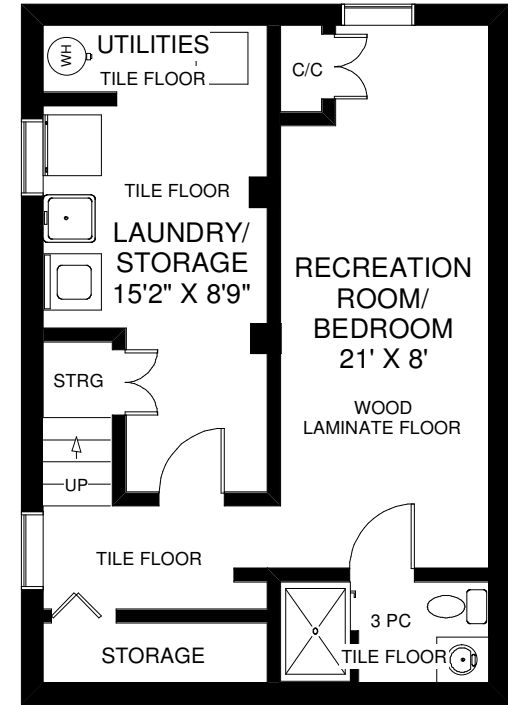

19 BALA AVENUE

THE JULIE KINNEAR TEAM
Keller Williams Neighbourhood Realty
(416) 236-1392

MAIN FLOOR
APPROXIMATELY 600 SQ FT

SECOND FLOOR
APPROXIMATELY 500 SQ FT

LOWER FLOOR
APPROXIMATELY 500 SQ FT

Note: Measurements & Calculations are approximate. Provided as a guideline only.