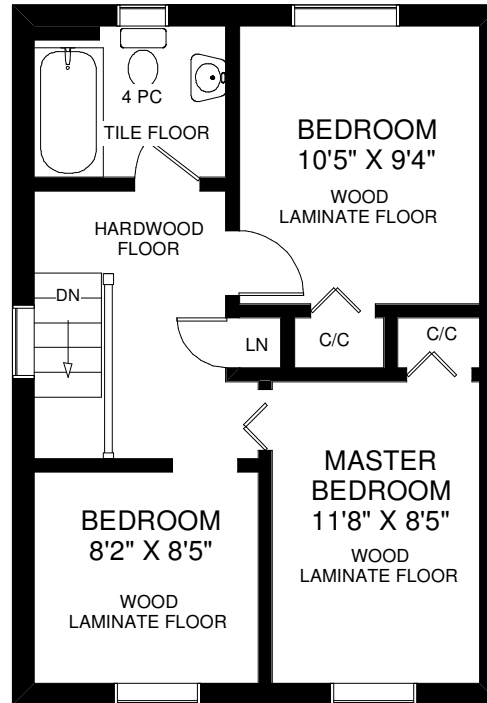

19 BALA AVENUE

THE JULIE KINNEAR TEAM
Keller Williams Neighbourhood Realty
(416) 236-1392

MAIN FLOOR
APPROXIMATELY 600 SQ FT

SECOND FLOOR
APPROXIMATELY 500 SQ FT

LOWER FLOOR
APPROXIMATELY 500 SQ FT

Note: Measurements & Calculations are approximate. Provided as a guideline only.