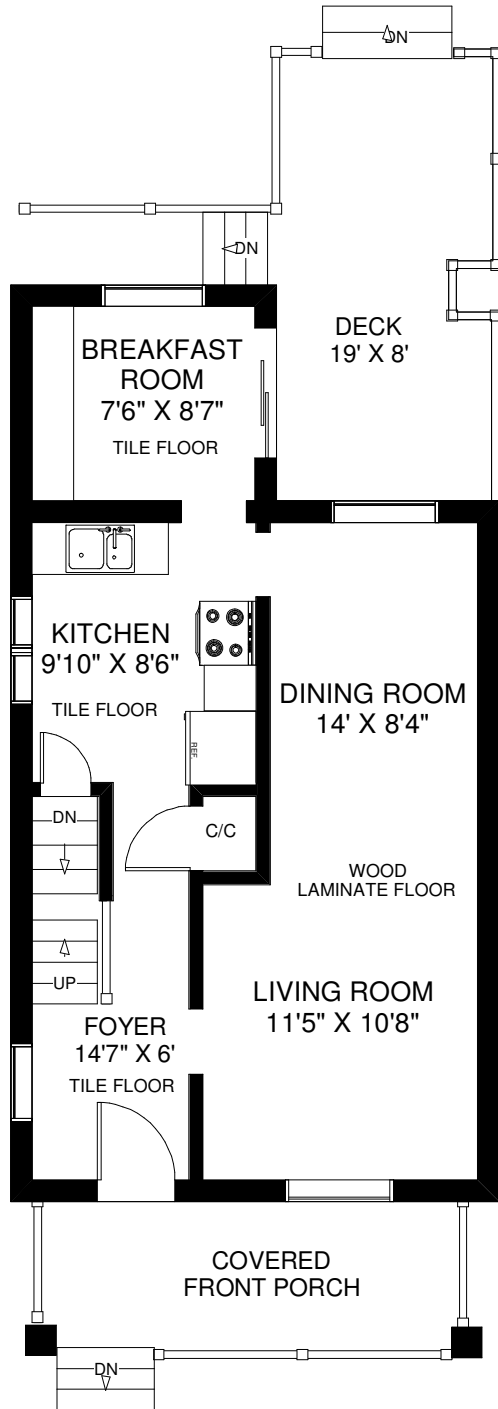

19 BALA AVENUE

THE JULIE KINNEAR TEAM
Keller Williams Neighbourhood Realty
(416) 236-1392

MAIN FLOOR
APPROXIMATELY 600 SQ FT

SECOND FLOOR
APPROXIMATELY 500 SQ FT

LOWER FLOOR
APPROXIMATELY 500 SQ FT

Note: Measurements & Calculations are approximate. Provided as a guideline only.