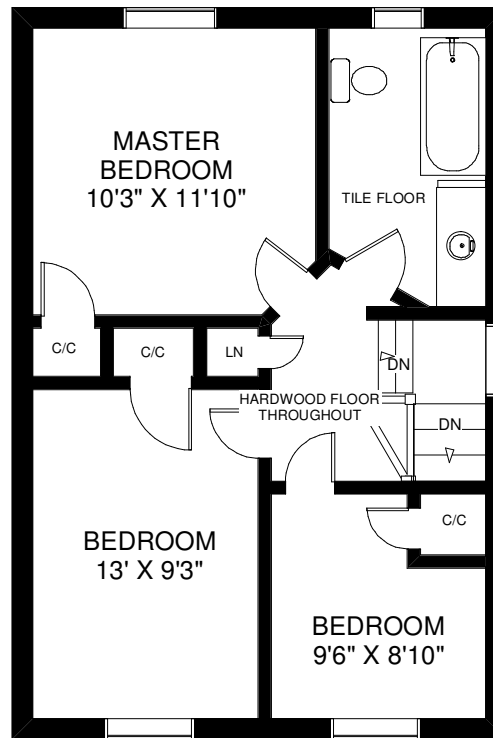

19 BELLE AYRE BOULEVARD

THE JULIE KINNEAR TEAM
Sales Representatives
Keller Williams Neighbourhood Realty
(416) 236-1392

MAIN FLOOR
APPROXIMATELY 700 SQ FT

SECOND FLOOR
APPROXIMATELY 590 SQ FT

LOWER FLOOR
APPROXIMATELY 630 SQ FT

Note: Measurements & Calculations are approximate.
Provided as a guideline only.