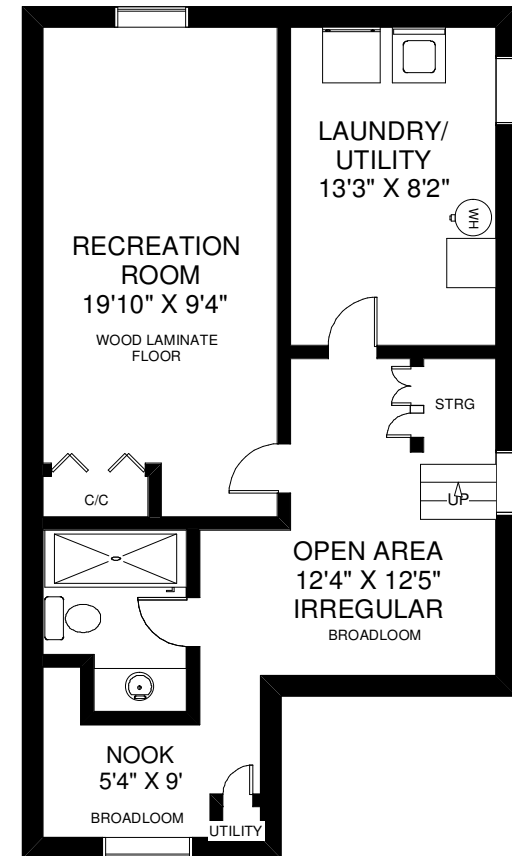

19 BELLE AYRE BOULEVARD

THE JULIE KINNEAR TEAM
Sales Representatives
Keller Williams Neighbourhood Realty
(416) 236-1392

MAIN FLOOR
APPROXIMATELY 700 SQ FT

SECOND FLOOR
APPROXIMATELY 590 SQ FT

LOWER FLOOR
APPROXIMATELY 630 SQ FT

Note: Measurements & Calculations are approximate.
Provided as a guideline only.