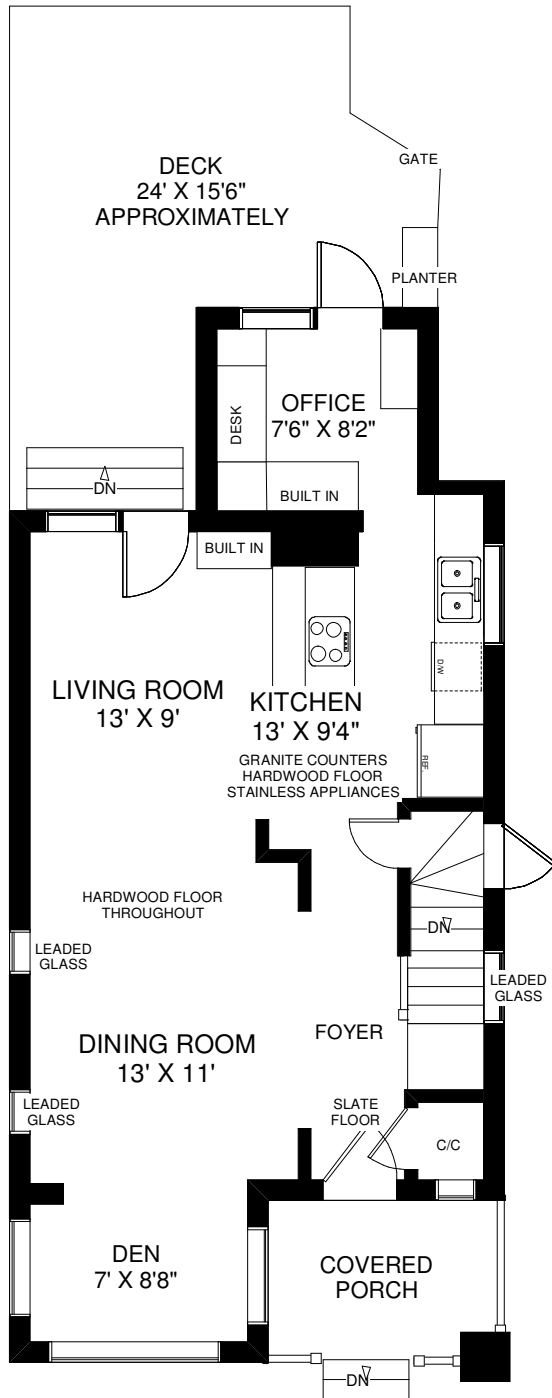

19 BELLE AYRE BOULEVARD

THE JULIE KINNEAR TEAM
Sales Representatives
Keller Williams Neighbourhood Realty
(416) 236-1392

MAIN FLOOR
APPROXIMATELY 700 SQ FT

SECOND FLOOR
APPROXIMATELY 590 SQ FT

LOWER FLOOR
APPROXIMATELY 630 SQ FT

Note: Measurements & Calculations are approximate.
Provided as a guideline only.