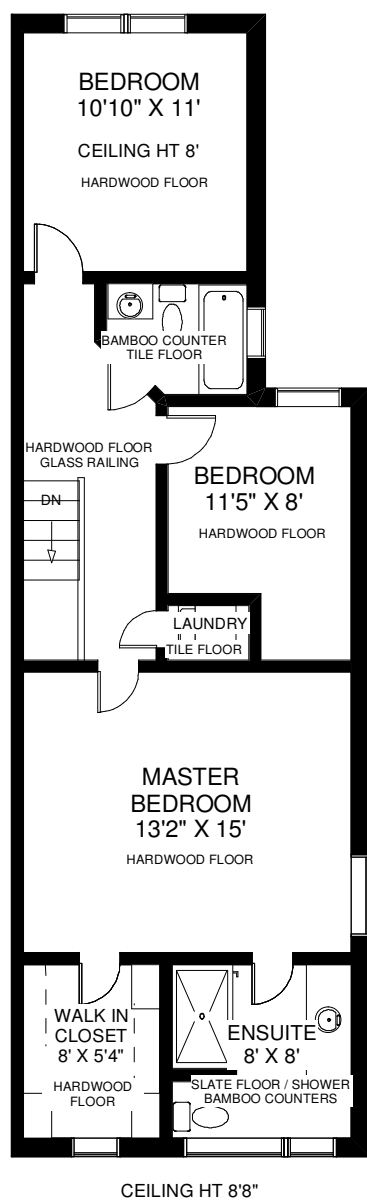

19 FULLER AVENUE

THE JULIE KINNEAR TEAM
Sales Representatives
Keller Williams Neighbourhood Realty
(416) 236-1392

MAIN FLOOR
APPROXIMATELY 750 SQ FT

SECOND FLOOR
APPROXIMATELY 750 SQ FT

LOWER FLOOR
APPROXIMATELY 750 SQ FT

Note: Measurements & Calculations are approximate. Provided as a guideline only.