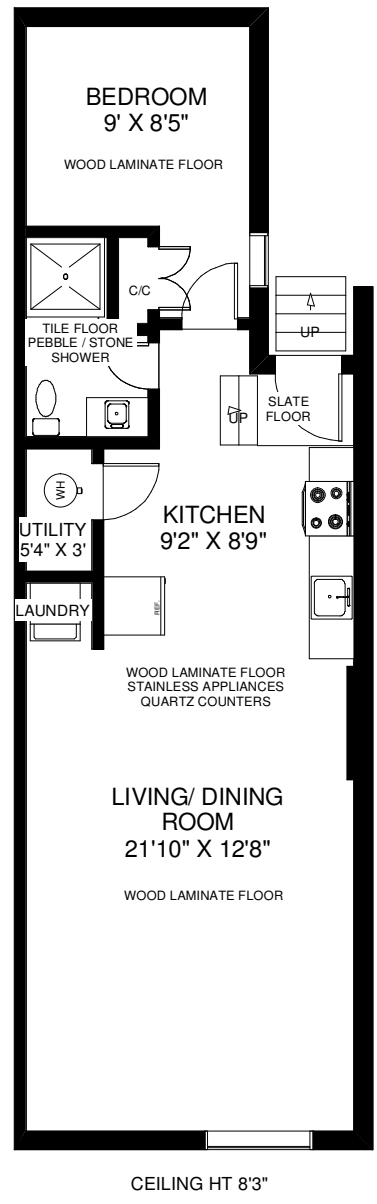

19 FULLER AVENUE

THE JULIE KINNEAR TEAM
Sales Representatives
Keller Williams Neighbourhood Realty
(416) 236-1392

MAIN FLOOR
APPROXIMATELY 750 SQ FT

SECOND FLOOR
APPROXIMATELY 750 SQ FT

LOWER FLOOR
APPROXIMATELY 750 SQ FT

Note: Measurements & Calculations are approximate. Provided as a guideline only.