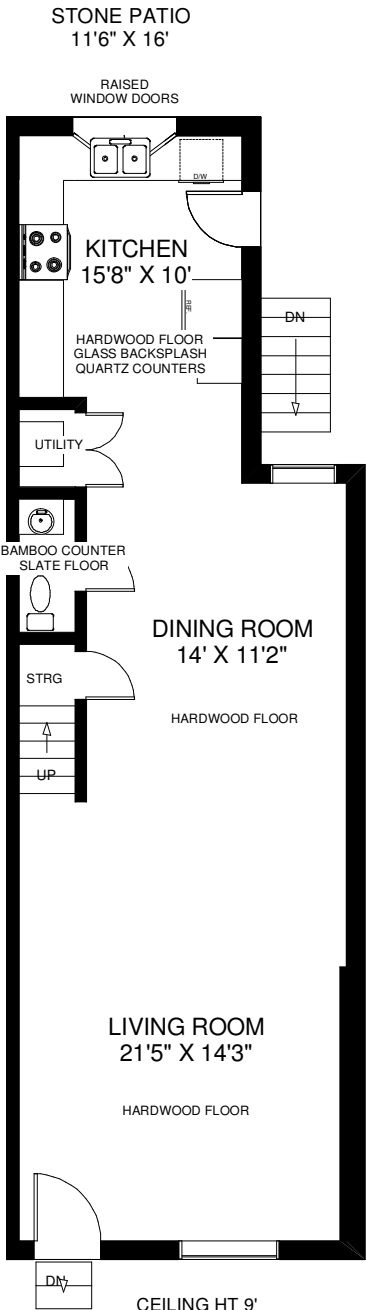

19 FULLER AVENUE

THE JULIE KINNEAR TEAM
Sales Representatives
Keller Williams Neighbourhood Realty
(416) 236-1392

MAIN FLOOR
APPROXIMATELY 750 SQ FT

SECOND FLOOR
APPROXIMATELY 750 SQ FT

LOWER FLOOR
APPROXIMATELY 750 SQ FT

Note: Measurements & Calculations are approximate. Provided as a guideline only.