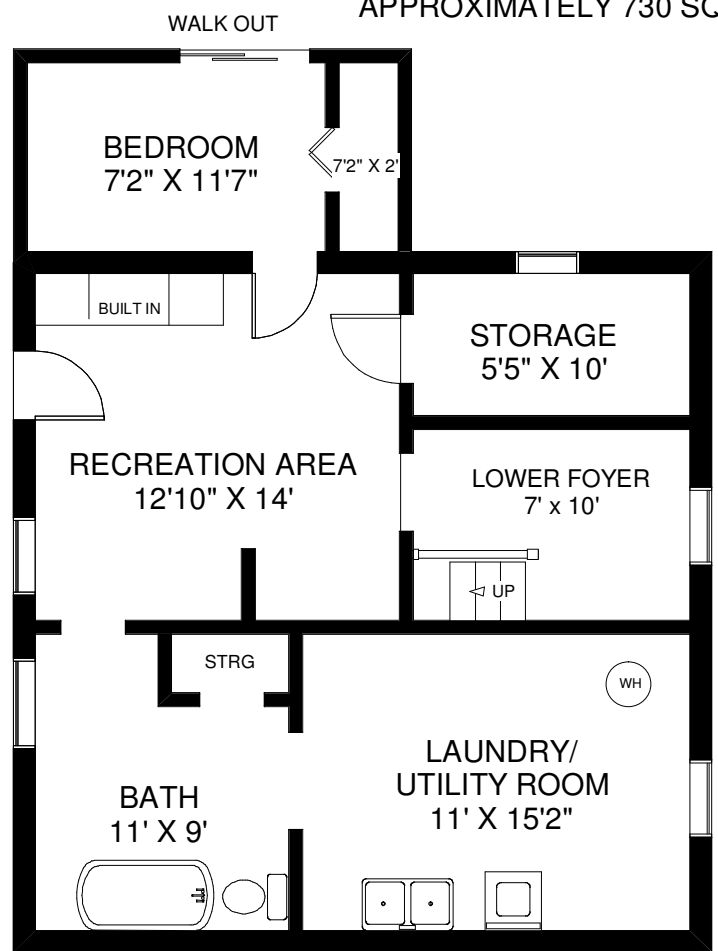

19 WANDA ROAD

THE JULIE KINNEAR TEAM
 Sales Representatives
 Keller Williams Neighbourhood Realty
 (416) 236-1392

Note: Measurements & Calculations are approximate. Provided as a guideline only.