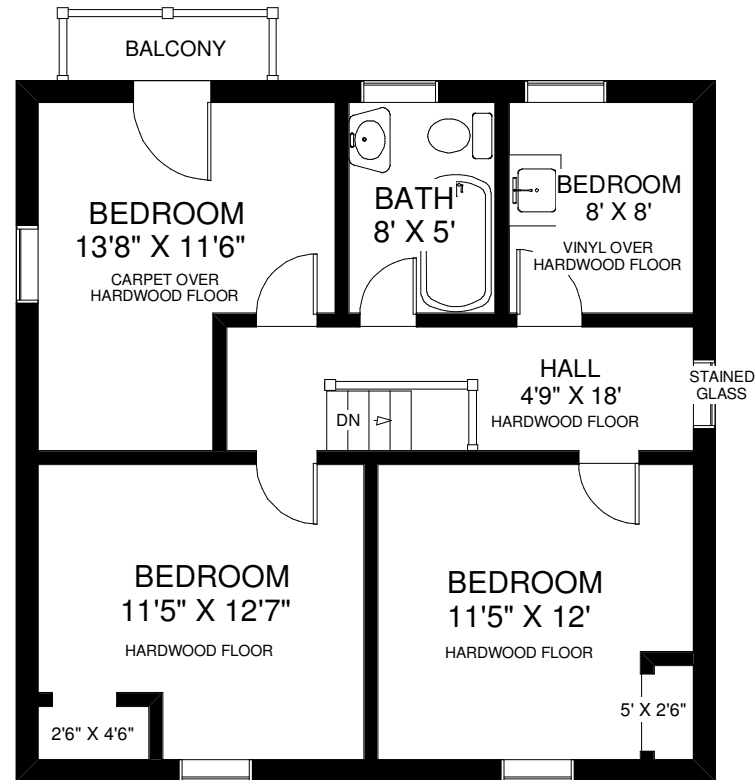

19 WANDA ROAD

THE JULIE KINNEAR TEAM
 Sales Representatives
 Keller Williams Neighbourhood Realty
 (416) 236-1392

Note: Measurements & Calculations are approximate. Provided as a guideline only.