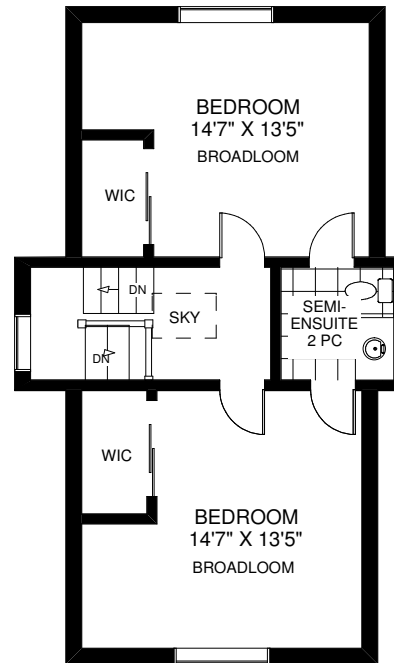

192 GRENADIER ROAD

THE JULIE KINNEAR TEAM
Royal LePage Real Estate Services Ltd.,
Brokerage
(416) 762-8255

MAIN FLOOR
 APPROXIMATELY 949 SQ FT

SECOND FLOOR
 APPROXIMATELY 949 SQ FT

THIRD FLOOR
 APPROXIMATELY 589 SQ FT

LOWER LEVEL
 APPROXIMATELY 909 SQ FT

FLOOR PLANS BY KIM DORNEY
 647-989-6526

Note: Measurements & Calculations are approximate. Provided as a guideline only.