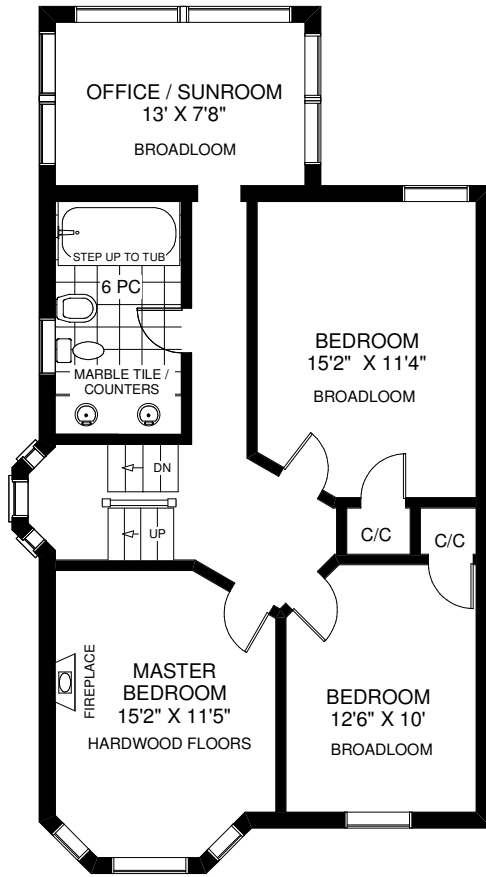

192 GRENADIER ROAD

THE JULIE KINNEAR TEAM
Royal LePage Real Estate Services Ltd.,
Brokerage
(416) 762-8255

MAIN FLOOR
 APPROXIMATELY 949 SQ FT

SECOND FLOOR
 APPROXIMATELY 949 SQ FT

THIRD FLOOR
 APPROXIMATELY 589 SQ FT

LOWER LEVEL
 APPROXIMATELY 909 SQ FT

FLOOR PLANS BY KIM DORNEY
 647-989-6526

Note: Measurements & Calculations are approximate. Provided as a guideline only.