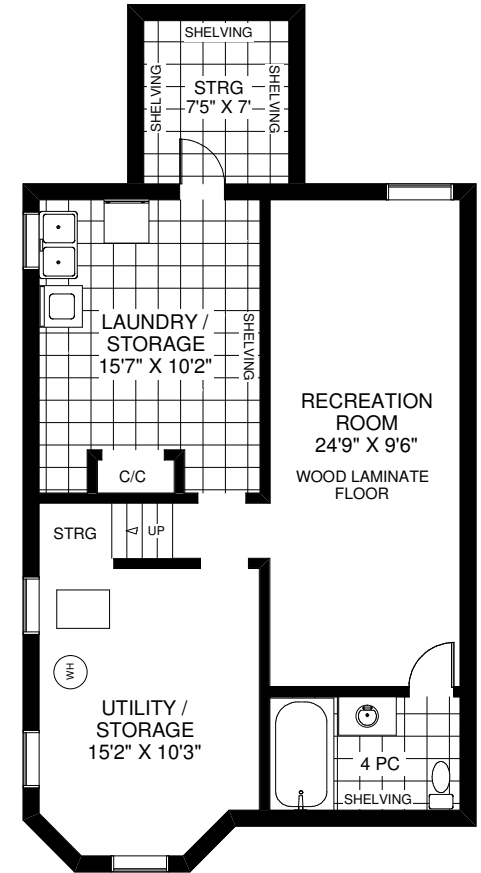

192 GRENADIER ROAD

THE JULIE KINNEAR TEAM
Royal LePage Real Estate Services Ltd.,
Brokerage
(416) 762-8255

MAIN FLOOR
 APPROXIMATELY 949 SQ FT

SECOND FLOOR
 APPROXIMATELY 949 SQ FT

THIRD FLOOR
 APPROXIMATELY 589 SQ FT

LOWER LEVEL
 APPROXIMATELY 909 SQ FT

FLOOR PLANS BY KIM DORNEY
 647-989-6526

Note: Measurements & Calculations are approximate. Provided as a guideline only.