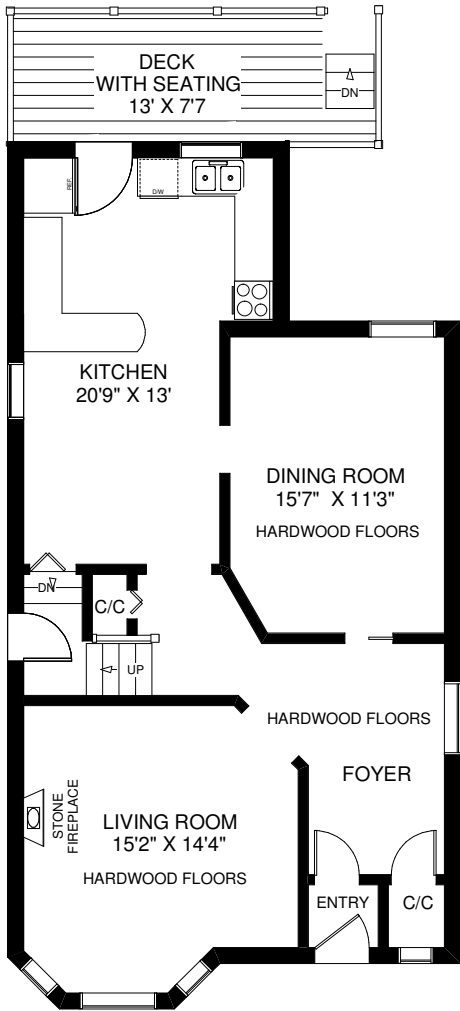

192 GRENADIER ROAD

THE JULIE KINNEAR TEAM
Royal LePage Real Estate Services Ltd.,
Brokerage
(416) 762-8255

MAIN FLOOR
 APPROXIMATELY 949 SQ FT

SECOND FLOOR
 APPROXIMATELY 949 SQ FT

THIRD FLOOR
 APPROXIMATELY 589 SQ FT

LOWER LEVEL
 APPROXIMATELY 909 SQ FT

FLOOR PLANS BY KIM DORNEY
 647-989-6526

Note: Measurements & Calculations are approximate. Provided as a guideline only.