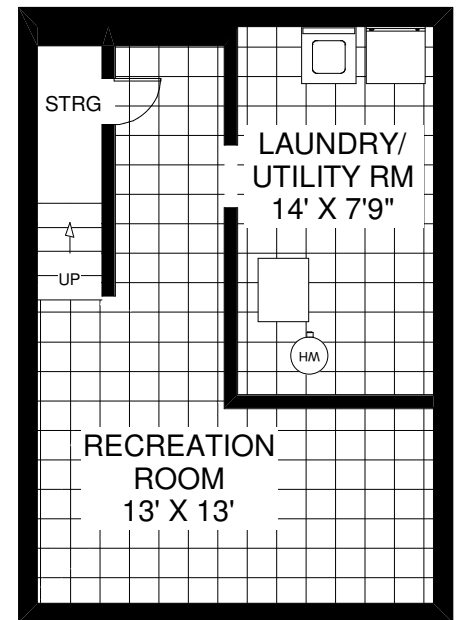

197 MARIA STREET

THE JULIE KINNEAR TEAM
Royal LePage Real Estate Services Ltd., Brokerage
(416) 762-8255

SECOND FLOOR
APPROXIMATELY 420 SQ FT

LOWER FLOOR
APPROXIMATELY 400 SQ FT

MAIN FLOOR
APPROXIMATELY 750 SQ FT

Note: Measurements & Calculations are approximate.
 Provided as a guideline only.