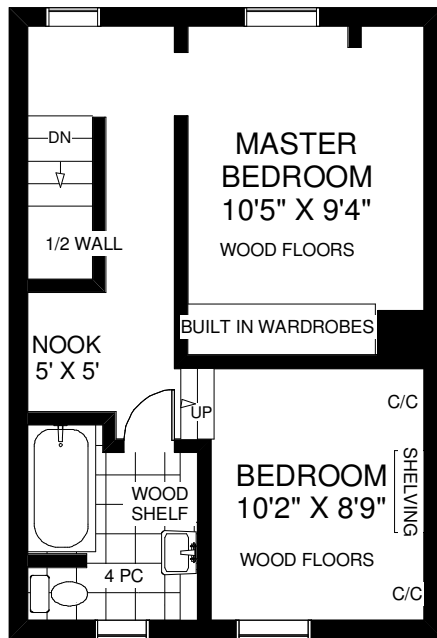

197 MARIA STREET

THE JULIE KINNEAR TEAM
Royal LePage Real Estate Services Ltd., Brokerage
(416) 762-8255

SECOND FLOOR
APPROXIMATELY 420 SQ FT

LOWER FLOOR
APPROXIMATELY 400 SQ FT

MAIN FLOOR
APPROXIMATELY 750 SQ FT

Note: Measurements & Calculations are approximate.
 Provided as a guideline only.